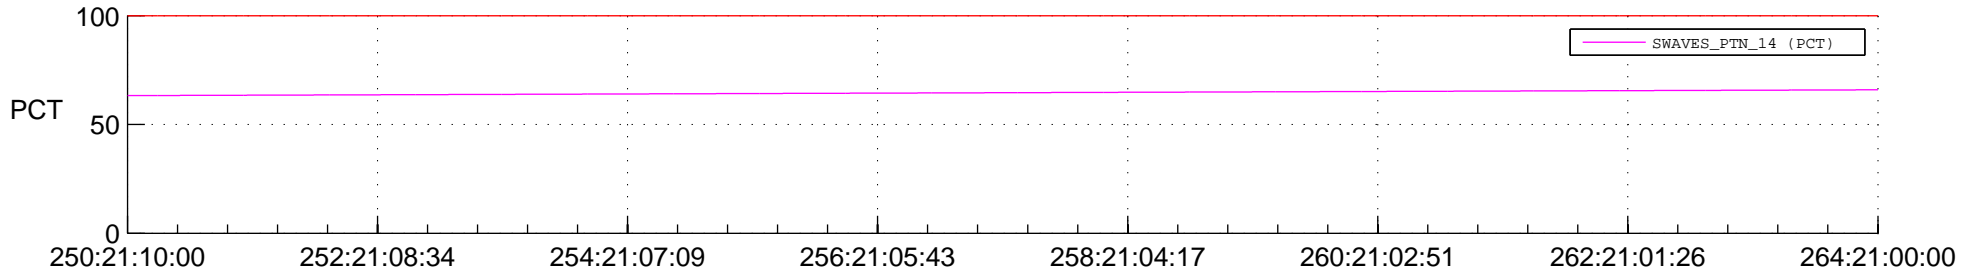

STEREO AHEAD SPACE WEATHER SSR PCT Full Prediction

SWAVES_Percent_Full_Prediction

IMPACT_Percent_Full_Prediction

PLASTIC_Percent_Full_Prediction

Spacecraft_DownLink_Rate

Ground Time (2015:250:21:10:00.000 -2015:264:21:00:00.000)