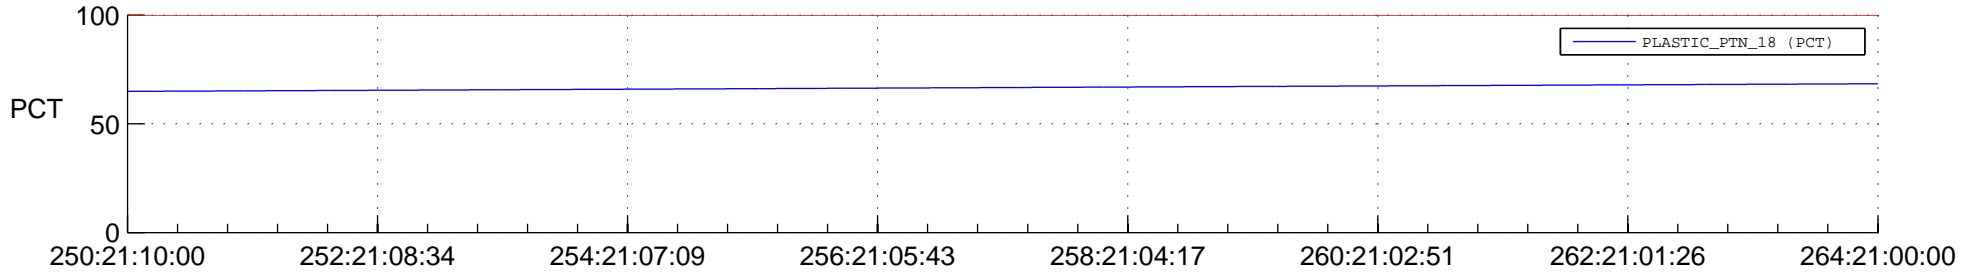

STEREO AHEAD SPACE WEATHER SSR PCT Full Prediction

SWAVES_Percent_Full_Prediction

IMPACT_Percent_Full_Prediction

PLASTIC_Percent_Full_Prediction

Spacecraft_DownLink_Rate

Ground Time (2015:250:21:10:00.000 -2015:264:21:00:00.000)