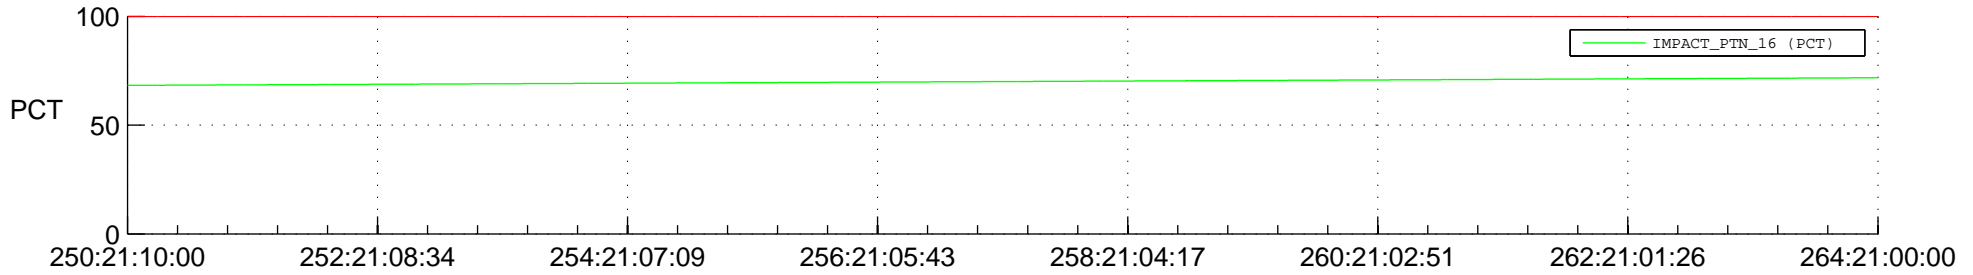

STEREO AHEAD SPACE WEATHER SSR PCT Full Prediction

SWAVES_Percent_Full_Prediction

IMPACT_Percent_Full_Prediction

PLASTIC_Percent_Full_Prediction

Spacecraft_DownLink_Rate

Ground Time (2015:250:21:10:00.000 -2015:264:21:00:00.000)