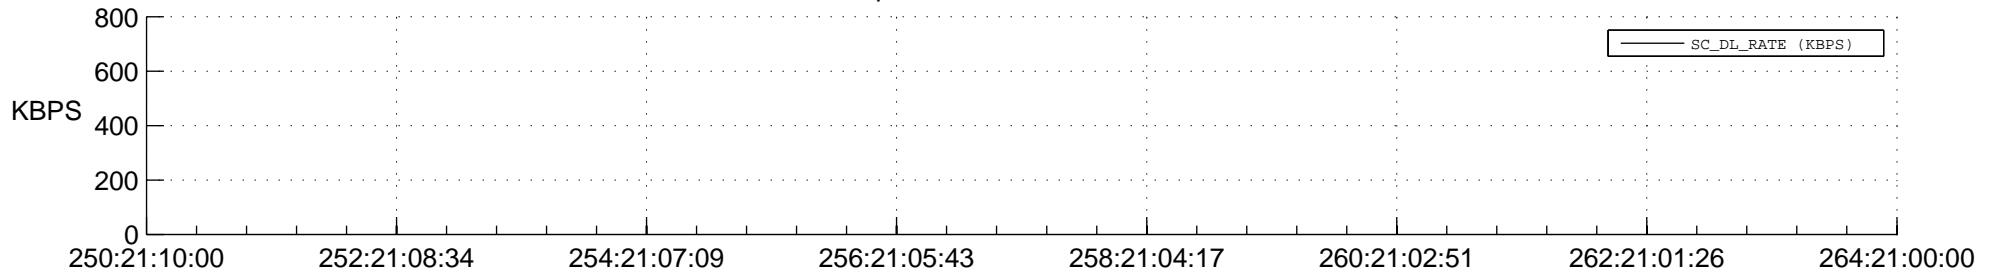

STEREO AHEAD SPACE WEATHER SSR PCT Full Prediction

SWAVES_Percent_Full_Prediction

IMPACT_Percent_Full_Prediction

PLASTIC_Percent_Full_Prediction

Spacecraft_DownLink_Rate

Ground Time (2015:250:21:10:00.000 -2015:264:21:00:00.000)