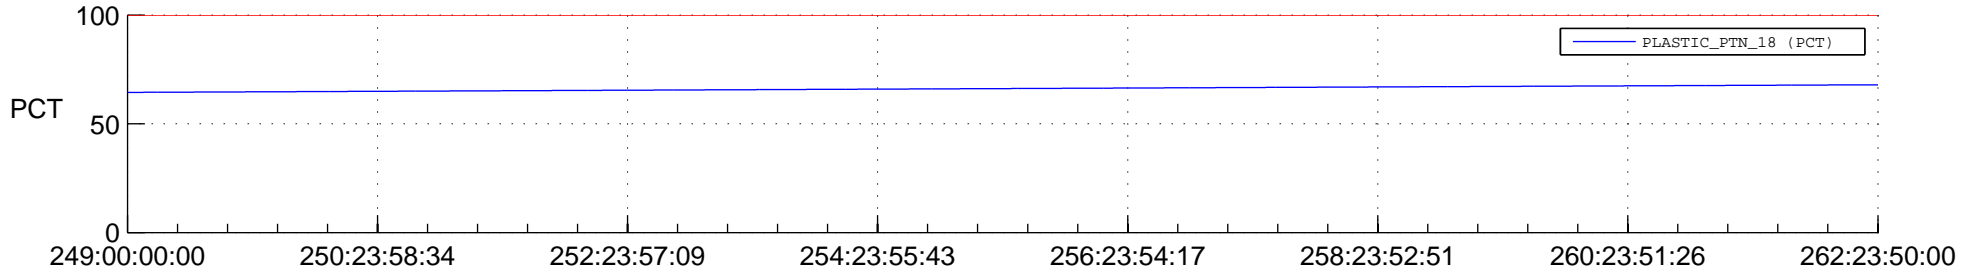

STEREO AHEAD SPACE WEATHER SSR PCT Full Prediction

SWAVES_Percent_Full_Prediction

IMPACT_Percent_Full_Prediction

PLASTIC_Percent_Full_Prediction

Spacecraft_DownLink_Rate

Ground Time (2015:249:00:00:00.000 -2015:262:23:50:00.000)