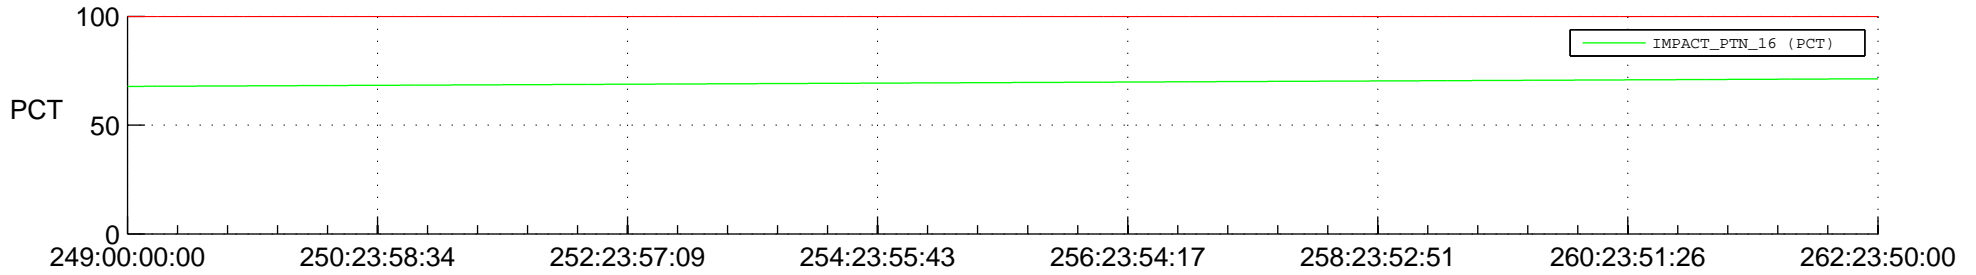

STEREO AHEAD SPACE WEATHER SSR PCT Full Prediction

SWAVES_Percent_Full_Prediction

IMPACT_Percent_Full_Prediction

PLASTIC_Percent_Full_Prediction

Spacecraft_DownLink_Rate

Ground Time (2015:249:00:00:00.000 -2015:262:23:50:00.000)