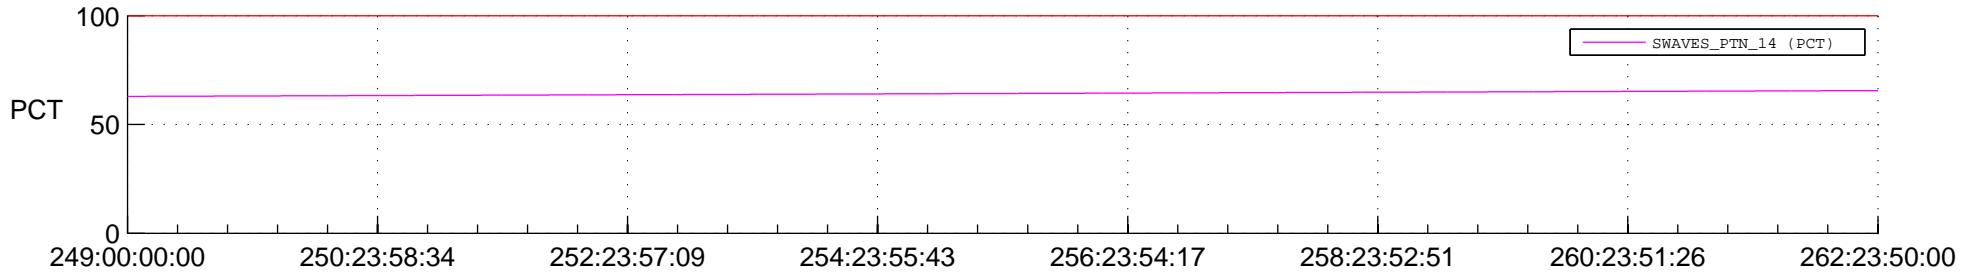

STEREO AHEAD SPACE WEATHER SSR PCT Full Prediction

SWAVES_Percent_Full_Prediction

IMPACT_Percent_Full_Prediction

PLASTIC_Percent_Full_Prediction

Spacecraft_DownLink_Rate

Ground Time (2015:249:00:00:00.000 -2015:262:23:50:00.000)