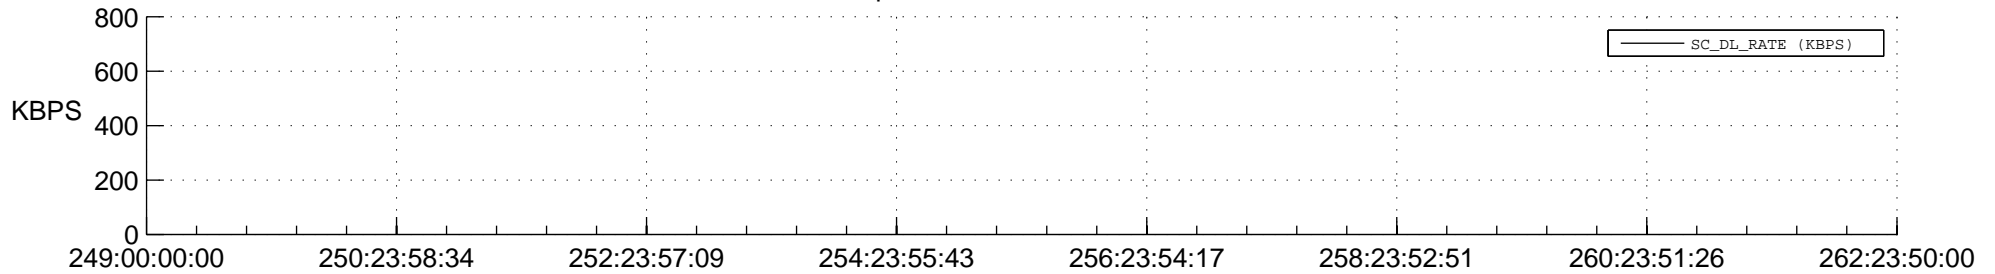

STEREO AHEAD SPACE WEATHER SSR PCT Full Prediction

SWAVES_Percent_Full_Prediction

IMPACT_Percent_Full_Prediction

PLASTIC_Percent_Full_Prediction

Spacecraft_DownLink_Rate

Ground Time (2015:249:00:00:00.000 -2015:262:23:50:00.000)