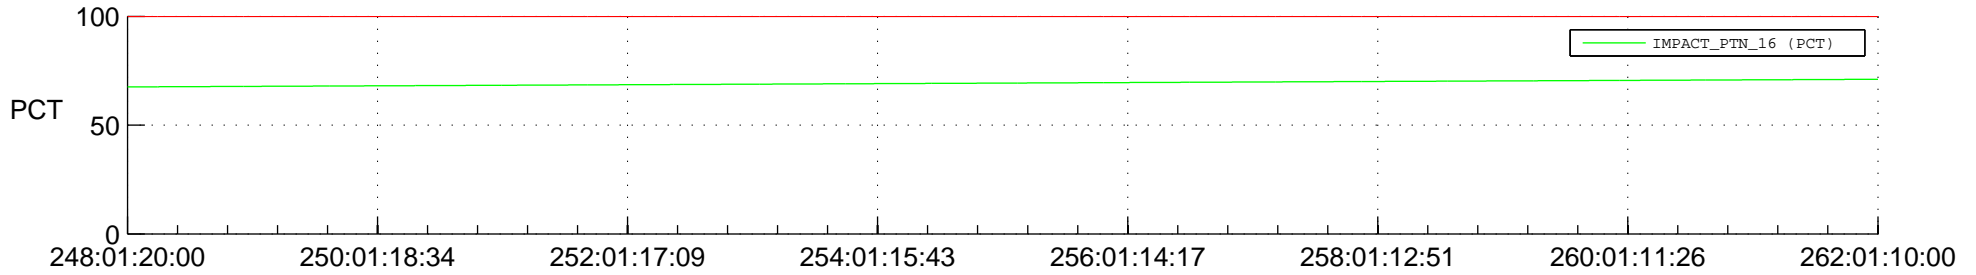

STEREO AHEAD SPACE WEATHER SSR PCT Full Prediction

SWAVES_Percent_Full_Prediction

IMPACT_Percent_Full_Prediction

PLASTIC_Percent_Full_Prediction

Spacecraft_DownLink_Rate

Ground Time (2015:248:01:20:00.000 -2015:262:01:10:00.000)