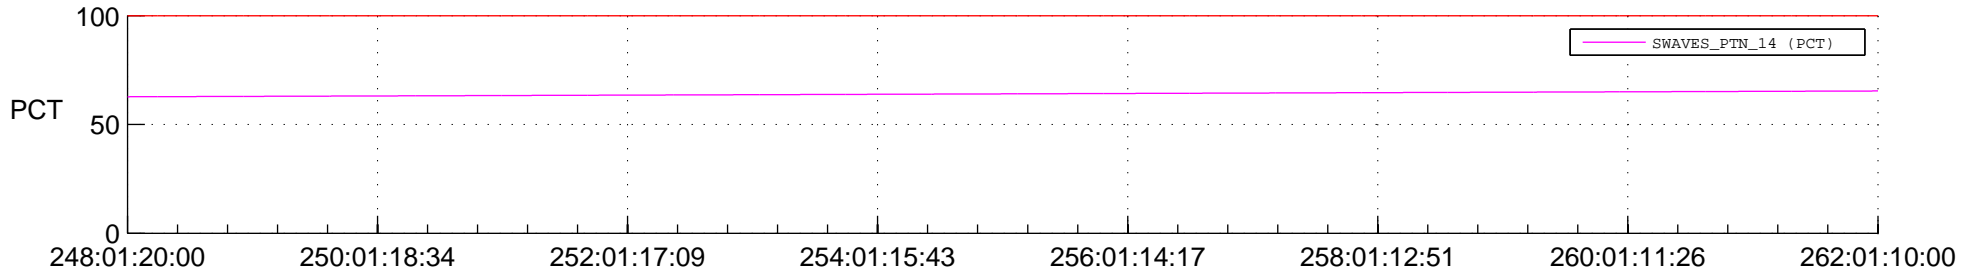

STEREO AHEAD SPACE WEATHER SSR PCT Full Prediction

SWAVES_Percent_Full_Prediction

IMPACT_Percent_Full_Prediction

PLASTIC_Percent_Full_Prediction

Spacecraft_DownLink_Rate

Ground Time (2015:248:01:20:00.000 -2015:262:01:10:00.000)