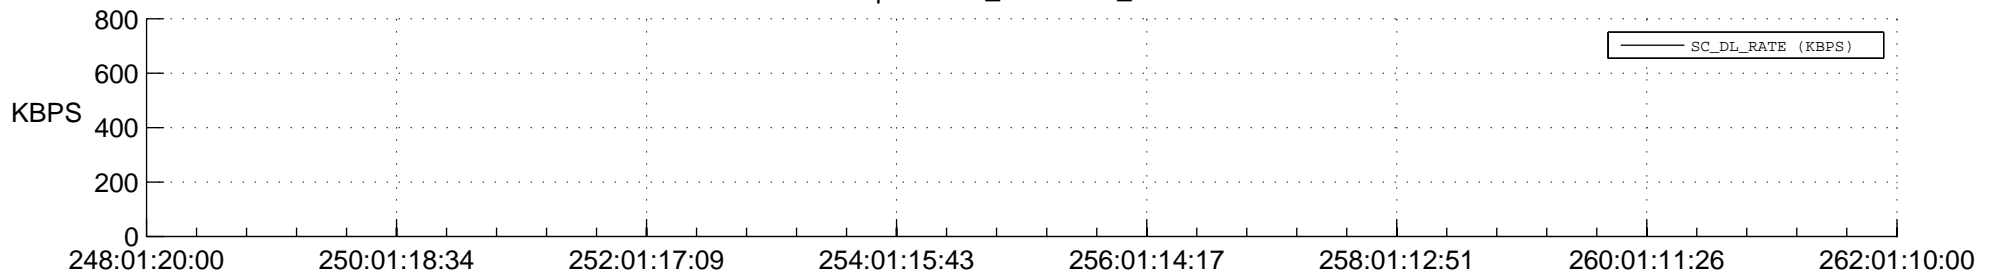

STEREO AHEAD SPACE WEATHER SSR PCT Full Prediction

SWAVES_Percent_Full_Prediction

IMPACT_Percent_Full_Prediction

PLASTIC_Percent_Full_Prediction

Spacecraft_DownLink_Rate

Ground Time (2015:248:01:20:00.000 -2015:262:01:10:00.000)