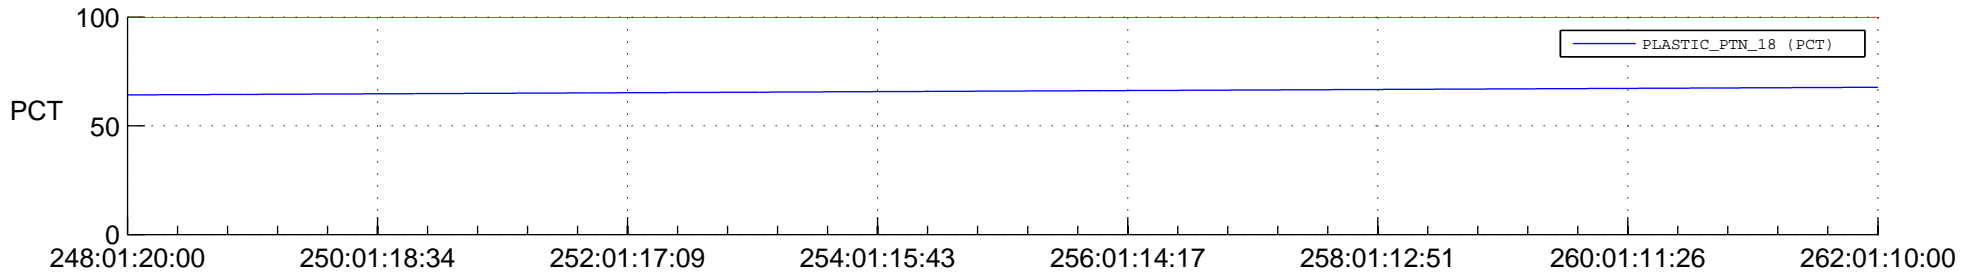

STEREO AHEAD SPACE WEATHER SSR PCT Full Prediction

SWAVES_Percent_Full_Prediction

IMPACT_Percent_Full_Prediction

PLASTIC_Percent_Full_Prediction

Spacecraft_DownLink_Rate

Ground Time (2015:248:01:20:00.000 -2015:262:01:10:00.000)