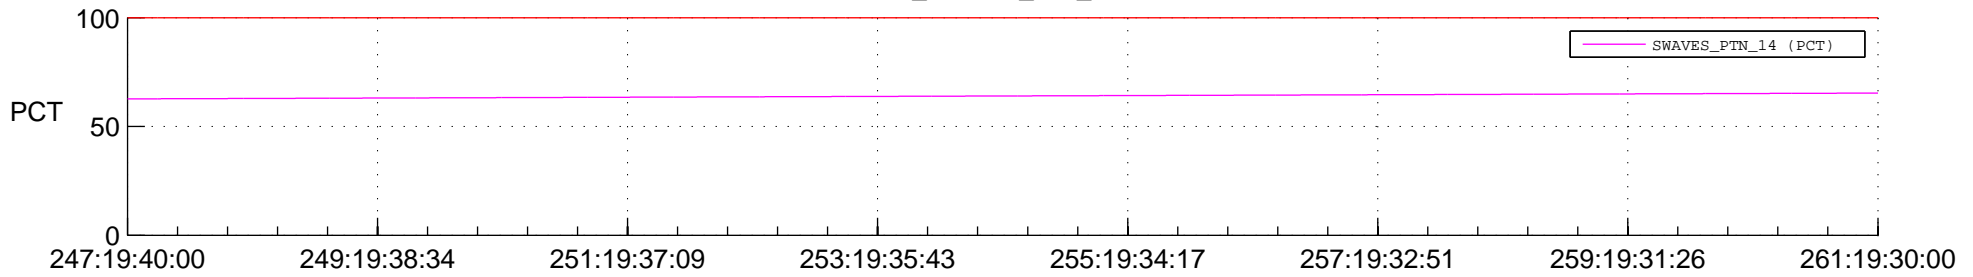

STEREO AHEAD SPACE WEATHER SSR PCT Full Prediction

SWAVES_Percent_Full_Prediction

IMPACT_Percent_Full_Prediction

PLASTIC_Percent_Full_Prediction

Spacecraft_DownLink_Rate

Ground Time (2015:247:19:40:00.000 -2015:261:19:30:00.000)