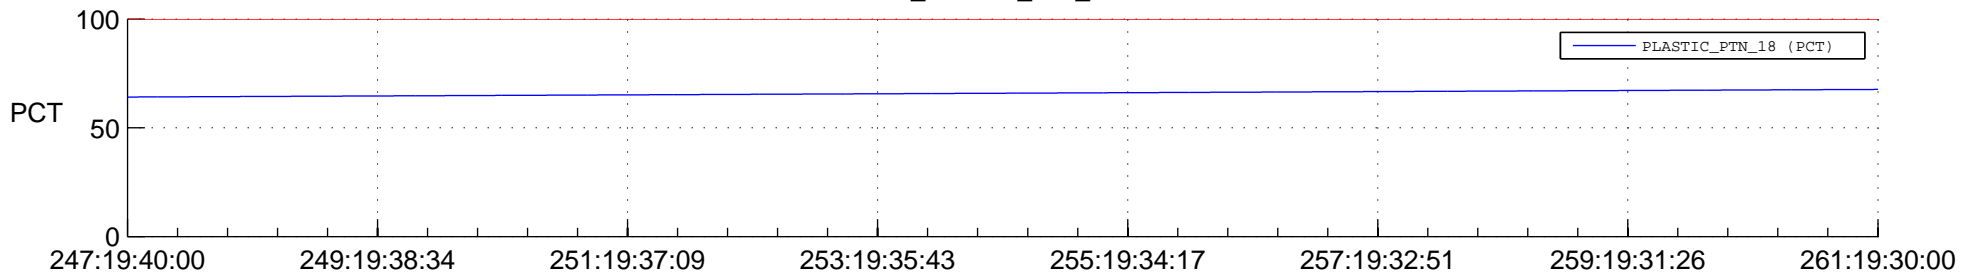

STEREO AHEAD SPACE WEATHER SSR PCT Full Prediction

SWAVES_Percent_Full_Prediction

IMPACT_Percent_Full_Prediction

PLASTIC_Percent_Full_Prediction

Spacecraft_DownLink_Rate

Ground Time (2015:247:19:40:00.000 -2015:261:19:30:00.000)