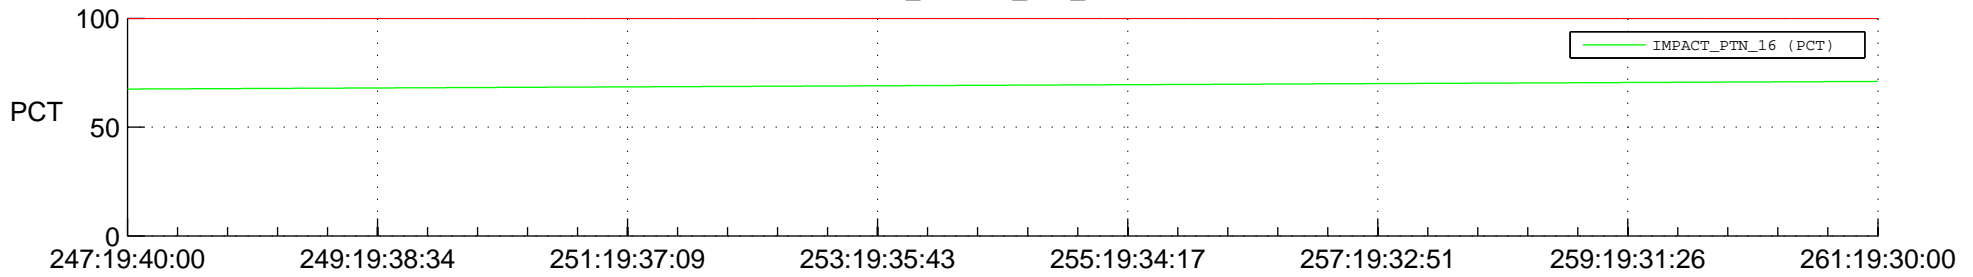

STEREO AHEAD SPACE WEATHER SSR PCT Full Prediction

SWAVES_Percent_Full_Prediction

IMPACT_Percent_Full_Prediction

PLASTIC_Percent_Full_Prediction

Spacecraft_DownLink_Rate

Ground Time (2015:247:19:40:00.000 -2015:261:19:30:00.000)