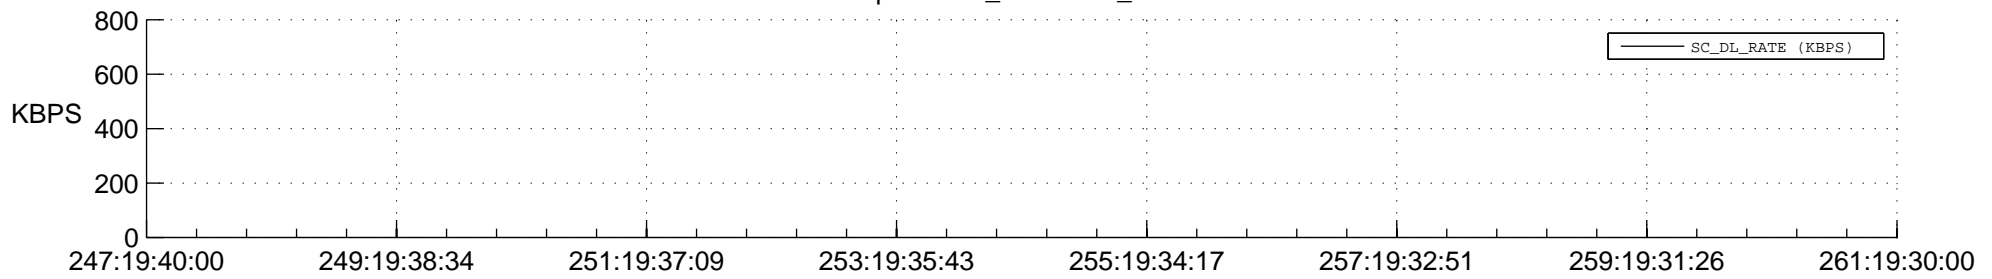

STEREO AHEAD SPACE WEATHER SSR PCT Full Prediction

SWAVES_Percent_Full_Prediction

IMPACT_Percent_Full_Prediction

PLASTIC_Percent_Full_Prediction

Spacecraft_DownLink_Rate

Ground Time (2015:247:19:40:00.000 -2015:261:19:30:00.000)