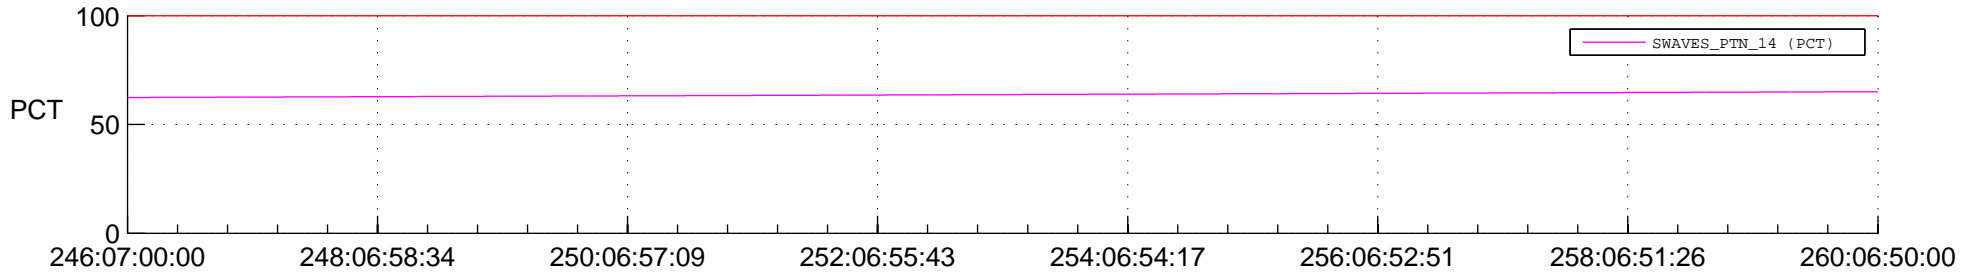

STEREO AHEAD SPACE WEATHER SSR PCT Full Prediction

SWAVES_Percent_Full_Prediction

IMPACT_Percent_Full_Prediction

PLASTIC_Percent_Full_Prediction

Spacecraft_DownLink_Rate

Ground Time (2015:246:07:00:00.000 -2015:260:06:50:00.000)