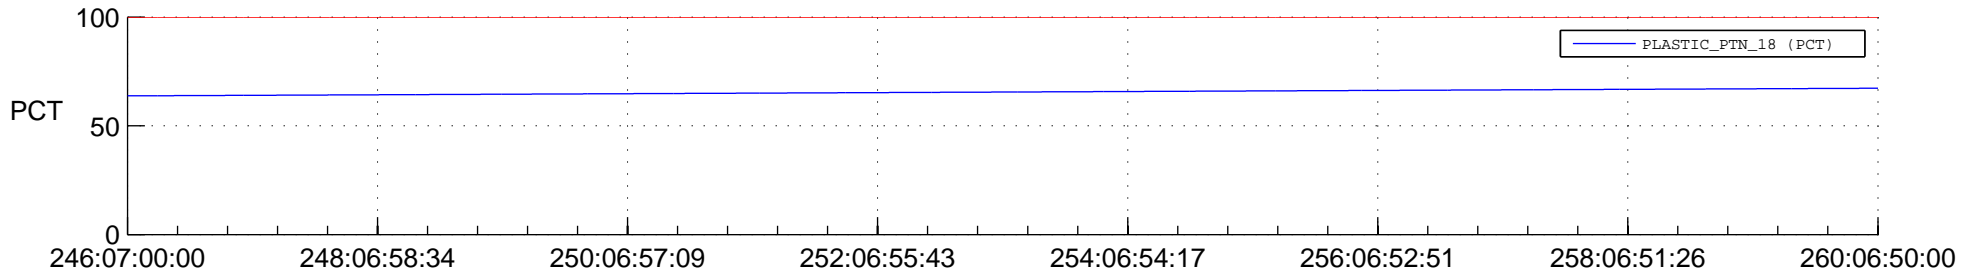

STEREO AHEAD SPACE WEATHER SSR PCT Full Prediction

SWAVES_Percent_Full_Prediction

IMPACT_Percent_Full_Prediction

PLASTIC_Percent_Full_Prediction

Spacecraft_DownLink_Rate

Ground Time (2015:246:07:00:00.000 -2015:260:06:50:00.000)