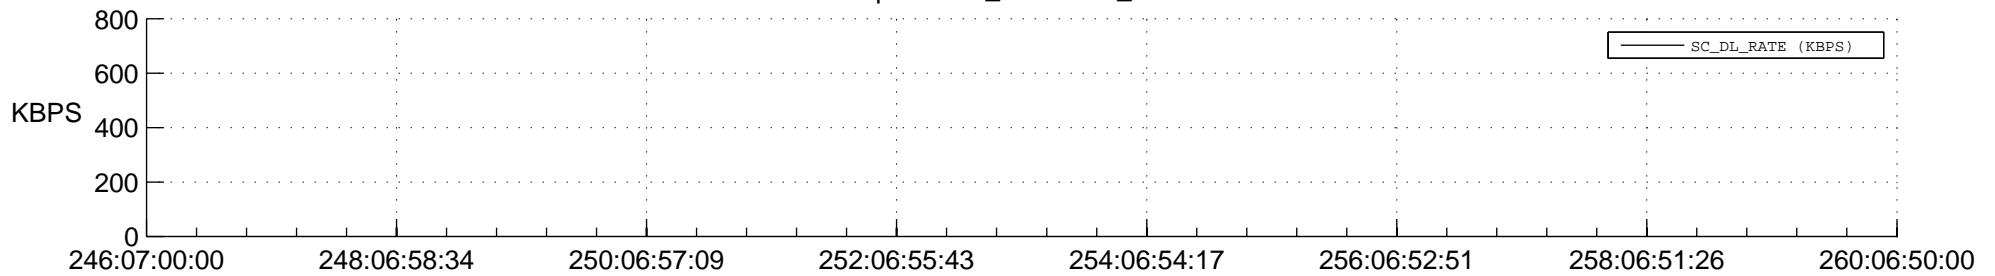

STEREO AHEAD SPACE WEATHER SSR PCT Full Prediction

SWAVES_Percent_Full_Prediction

IMPACT_Percent_Full_Prediction

PLASTIC_Percent_Full_Prediction

Spacecraft_DownLink_Rate

Ground Time (2015:246:07:00:00.000 -2015:260:06:50:00.000)