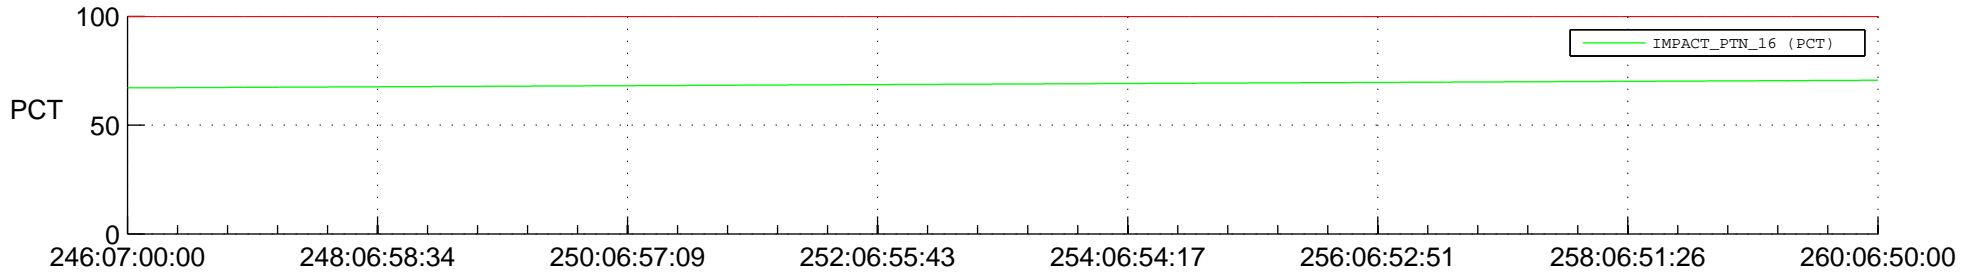

STEREO AHEAD SPACE WEATHER SSR PCT Full Prediction

SWAVES_Percent_Full_Prediction

IMPACT_Percent_Full_Prediction

PLASTIC_Percent_Full_Prediction

Spacecraft_DownLink_Rate

Ground Time (2015:246:07:00:00.000 -2015:260:06:50:00.000)