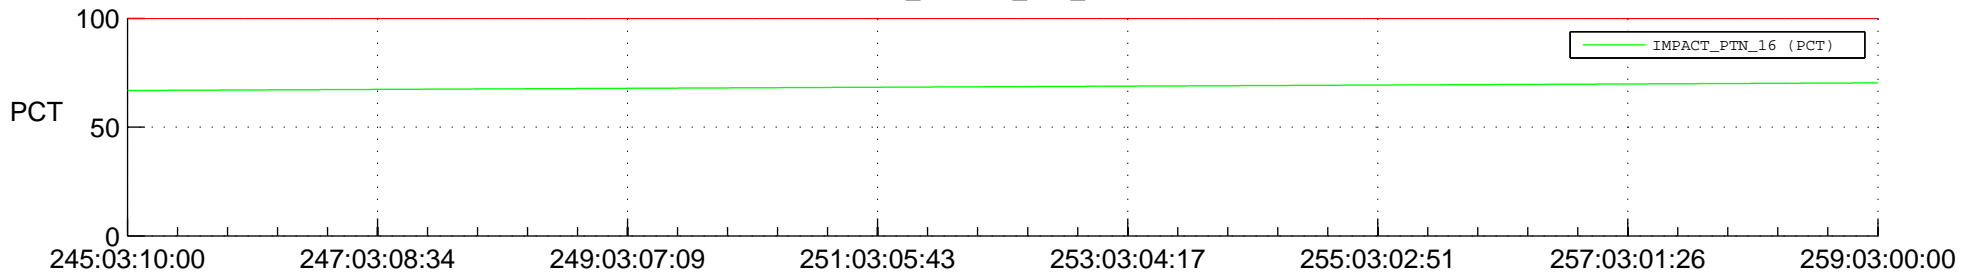

IMPACT_Percent_Full_Prediction