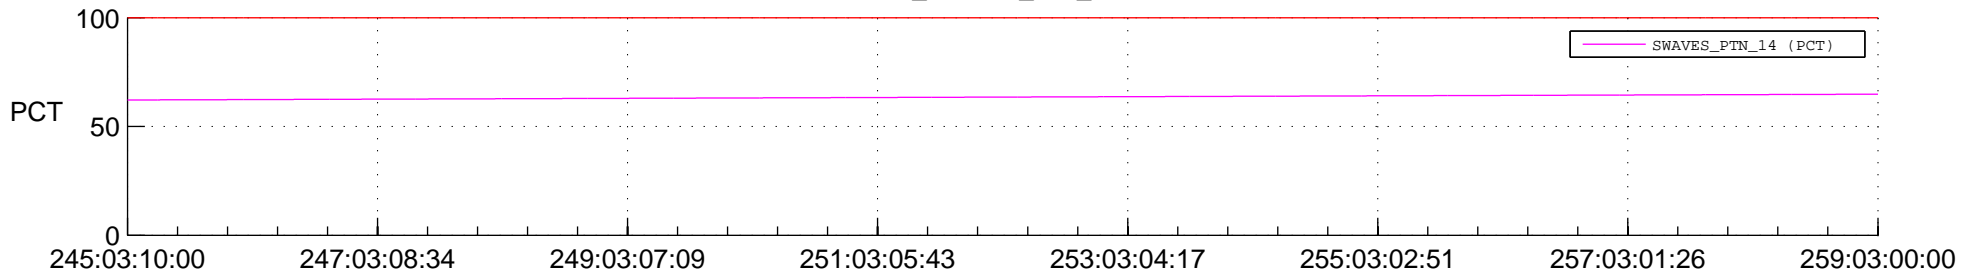

STEREO AHEAD SPACE WEATHER SSR PCT Full Prediction

SWAVES_Percent_Full_Prediction