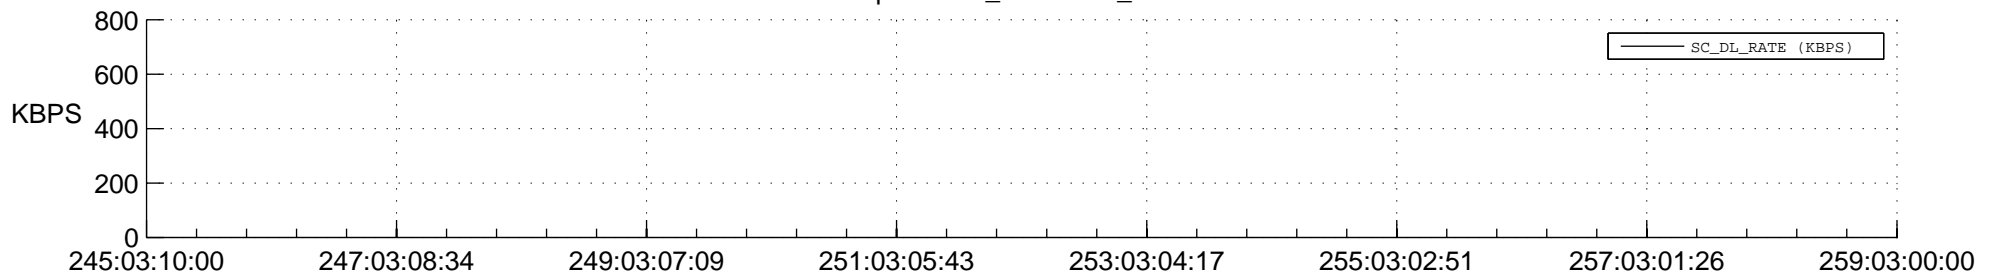

## Spacecraft\_DownLink\_Rate

Ground Time (2015:245:03:10:00.000 -2015:259:03:00:00.000)