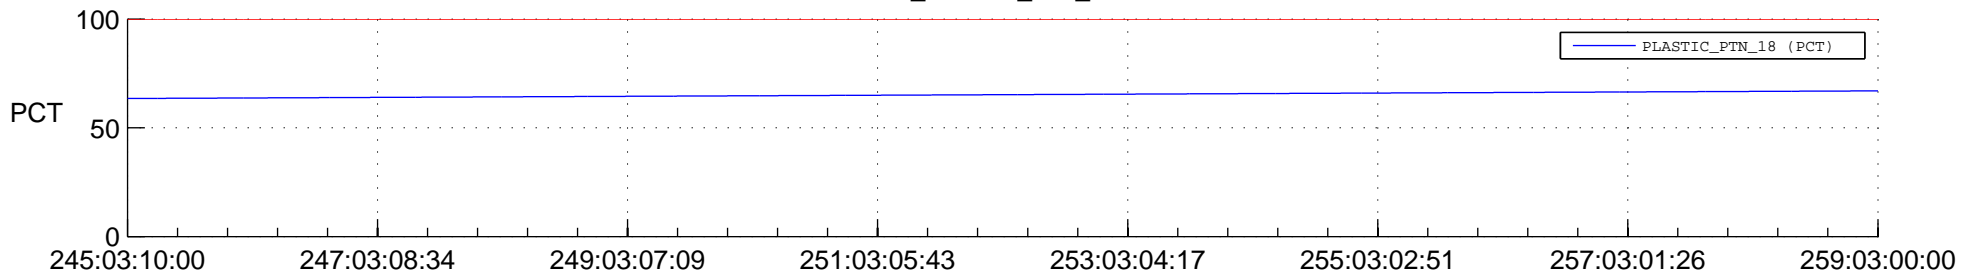

## SWAVES\_Percent\_Full\_Prediction

## Spacecraft\_DownLink\_Rate

Ground Time (2015:245:03:10:00.000 -2015:259:03:00:00.000)