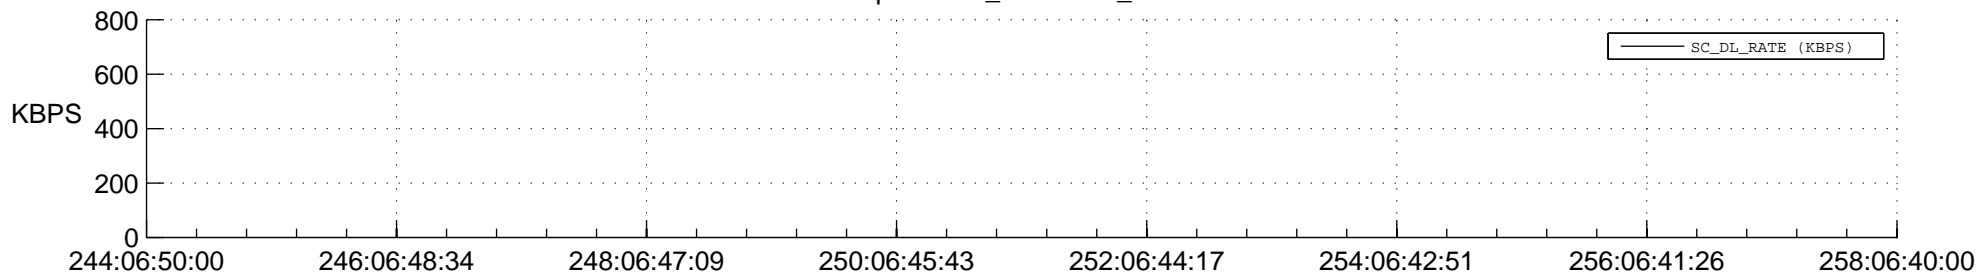

STEREO AHEAD SPACE WEATHER SSR PCT Full Prediction

SWAVES_Percent_Full_Prediction

IMPACT_Percent_Full_Prediction

PLASTIC_Percent_Full_Prediction

Spacecraft_DownLink_Rate

Ground Time (2015:244:06:50:00.000 -2015:258:06:40:00.000)