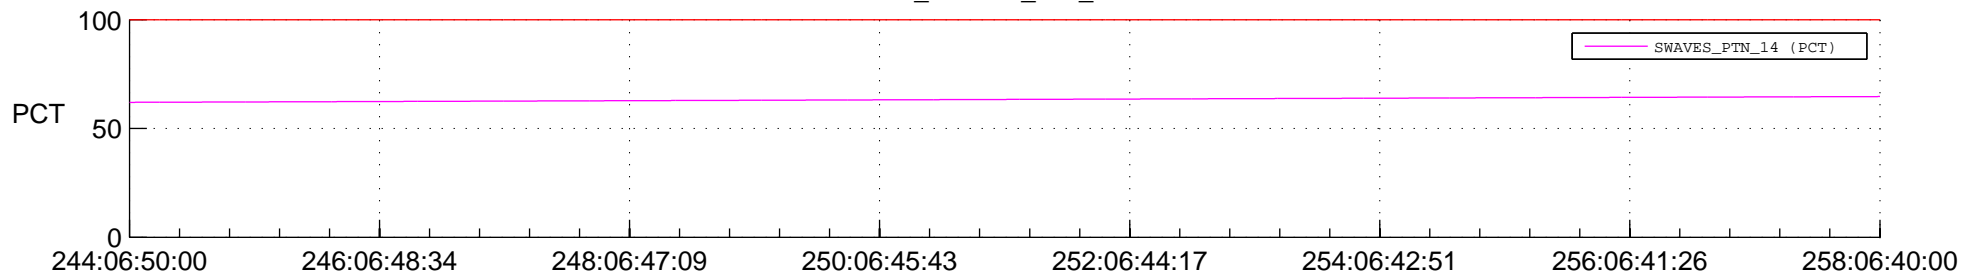

STEREO AHEAD SPACE WEATHER SSR PCT Full Prediction

SWAVES_Percent_Full_Prediction

IMPACT_Percent_Full_Prediction

PLASTIC_Percent_Full_Prediction

Spacecraft_DownLink_Rate

Ground Time (2015:244:06:50:00.000 -2015:258:06:40:00.000)