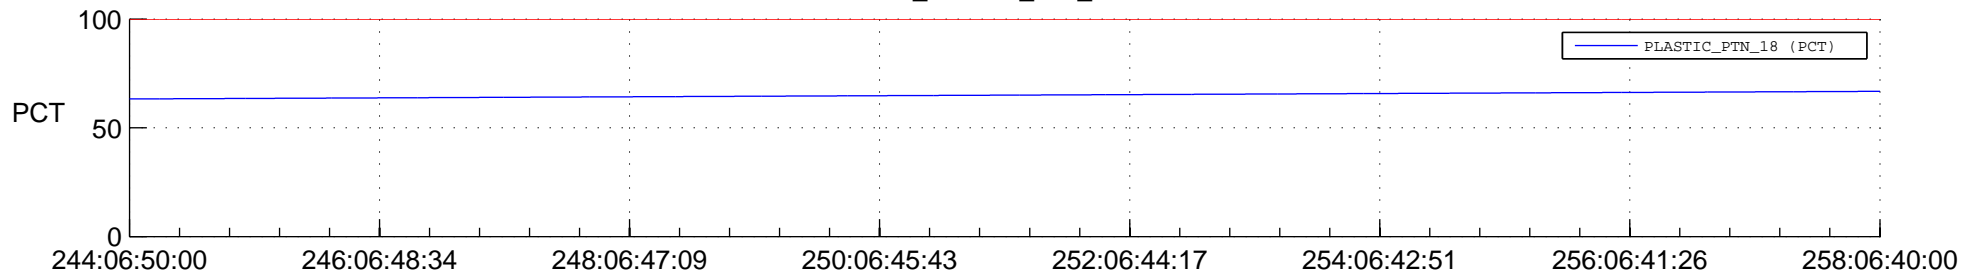

STEREO AHEAD SPACE WEATHER SSR PCT Full Prediction

SWAVES_Percent_Full_Prediction

IMPACT_Percent_Full_Prediction

PLASTIC_Percent_Full_Prediction

Spacecraft_DownLink_Rate

Ground Time (2015:244:06:50:00.000 -2015:258:06:40:00.000)