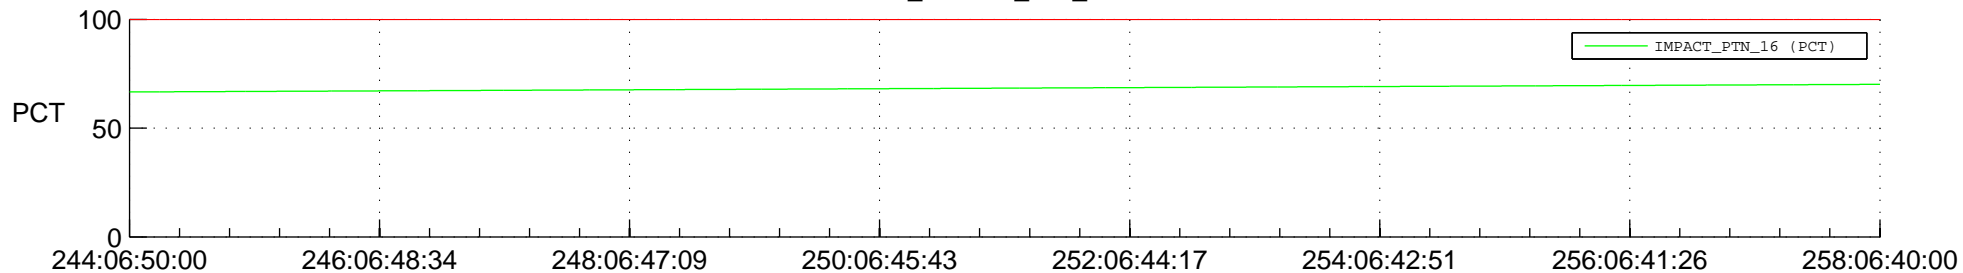

STEREO AHEAD SPACE WEATHER SSR PCT Full Prediction

SWAVES_Percent_Full_Prediction

IMPACT_Percent_Full_Prediction

PLASTIC_Percent_Full_Prediction

Spacecraft_DownLink_Rate

Ground Time (2015:244:06:50:00.000 -2015:258:06:40:00.000)