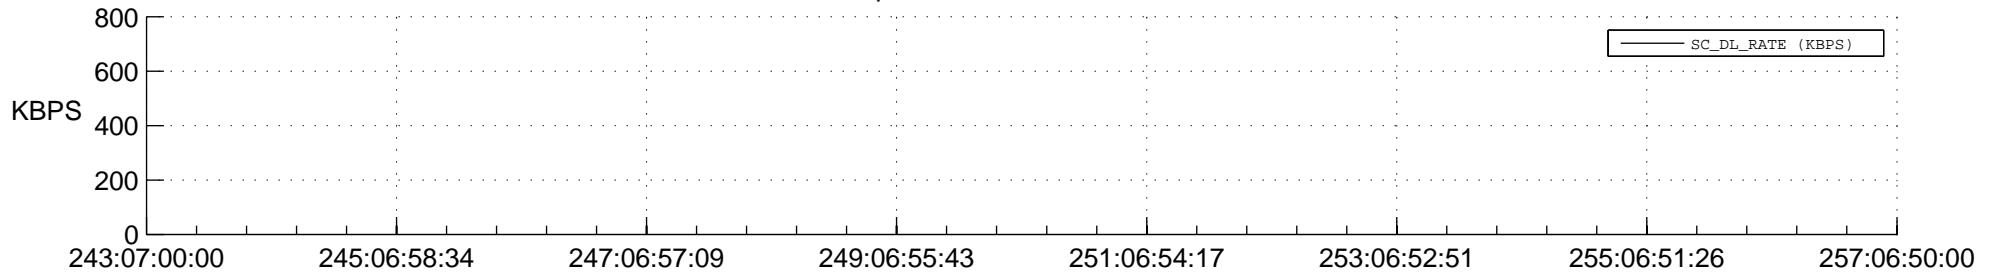

STEREO AHEAD SPACE WEATHER SSR PCT Full Prediction

SWAVES_Percent_Full_Prediction

IMPACT_Percent_Full_Prediction

PLASTIC_Percent_Full_Prediction

Spacecraft_DownLink_Rate

Ground Time (2015:243:07:00:00.000 -2015:257:06:50:00.000)