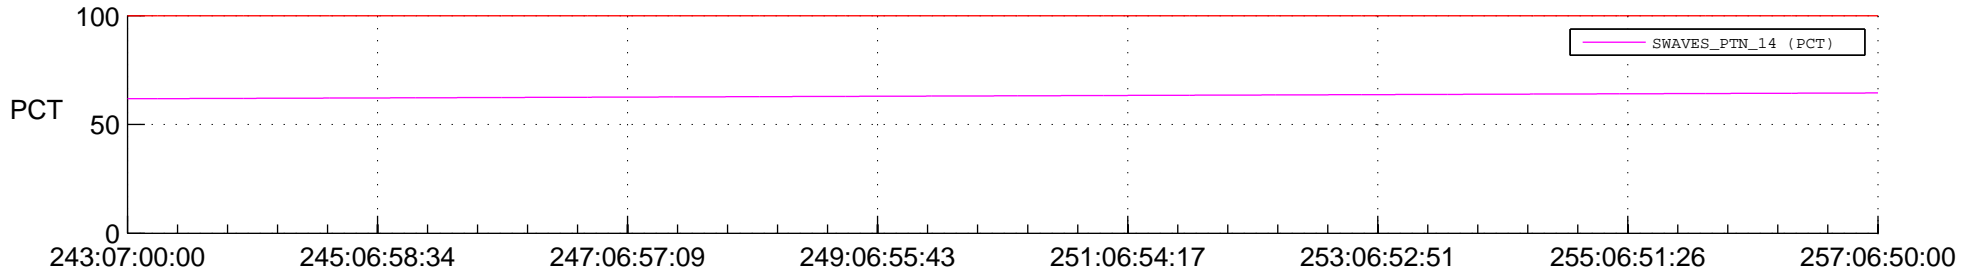

STEREO AHEAD SPACE WEATHER SSR PCT Full Prediction

SWAVES_Percent_Full_Prediction

IMPACT_Percent_Full_Prediction

PLASTIC_Percent_Full_Prediction

Spacecraft_DownLink_Rate

Ground Time (2015:243:07:00:00.000 -2015:257:06:50:00.000)