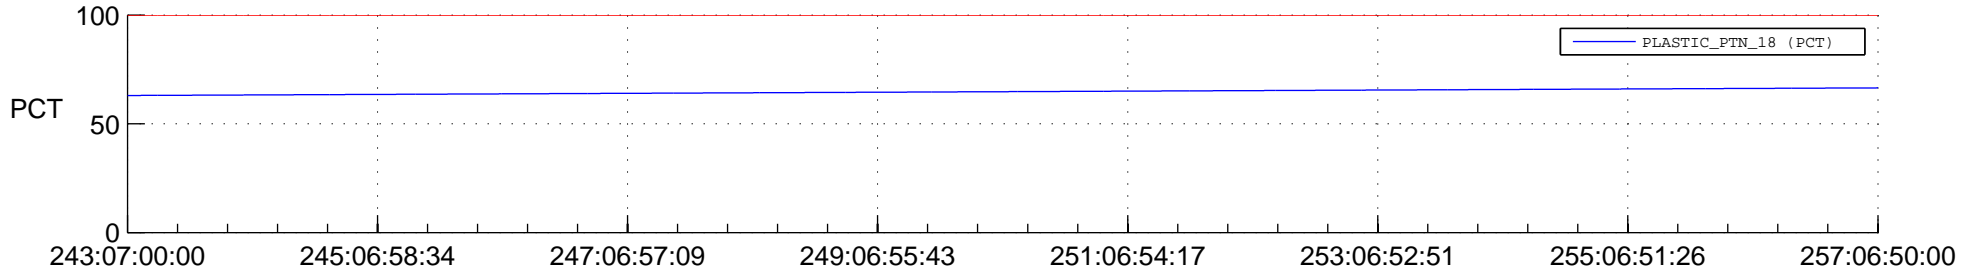

STEREO AHEAD SPACE WEATHER SSR PCT Full Prediction

SWAVES_Percent_Full_Prediction

IMPACT_Percent_Full_Prediction

PLASTIC_Percent_Full_Prediction

Spacecraft_DownLink_Rate

Ground Time (2015:243:07:00:00.000 -2015:257:06:50:00.000)