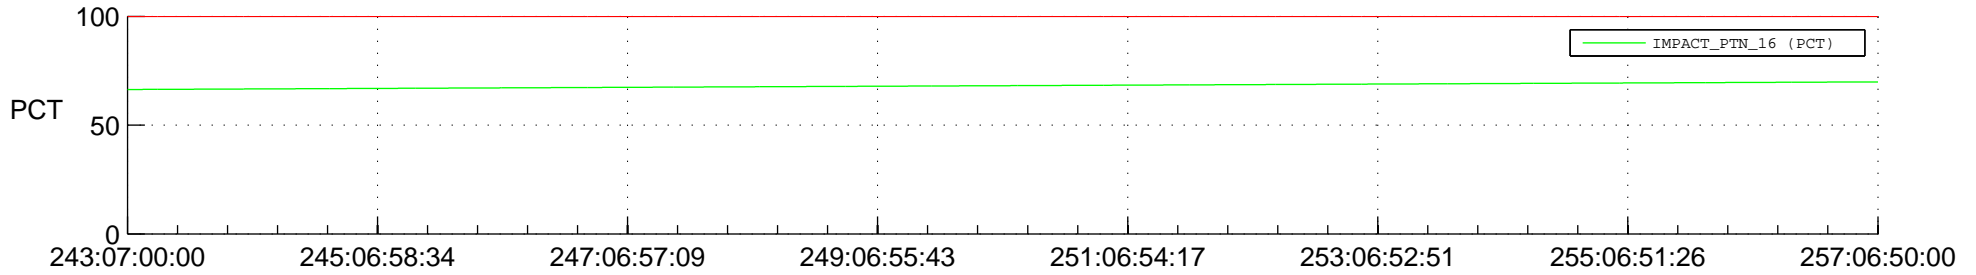

STEREO AHEAD SPACE WEATHER SSR PCT Full Prediction

SWAVES_Percent_Full_Prediction

IMPACT_Percent_Full_Prediction

PLASTIC_Percent_Full_Prediction

Spacecraft_DownLink_Rate

Ground Time (2015:243:07:00:00.000 -2015:257:06:50:00.000)