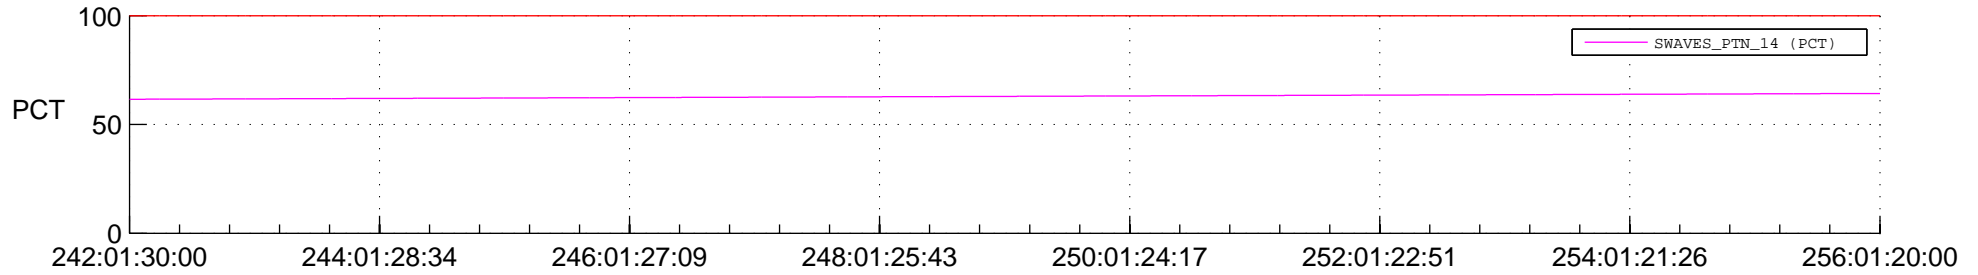

STEREO AHEAD SPACE WEATHER SSR PCT Full Prediction

SWAVES_Percent_Full_Prediction

IMPACT_Percent_Full_Prediction

PLASTIC_Percent_Full_Prediction

Spacecraft_DownLink_Rate

Ground Time (2015:242:01:30:00.000 -2015:256:01:20:00.000)