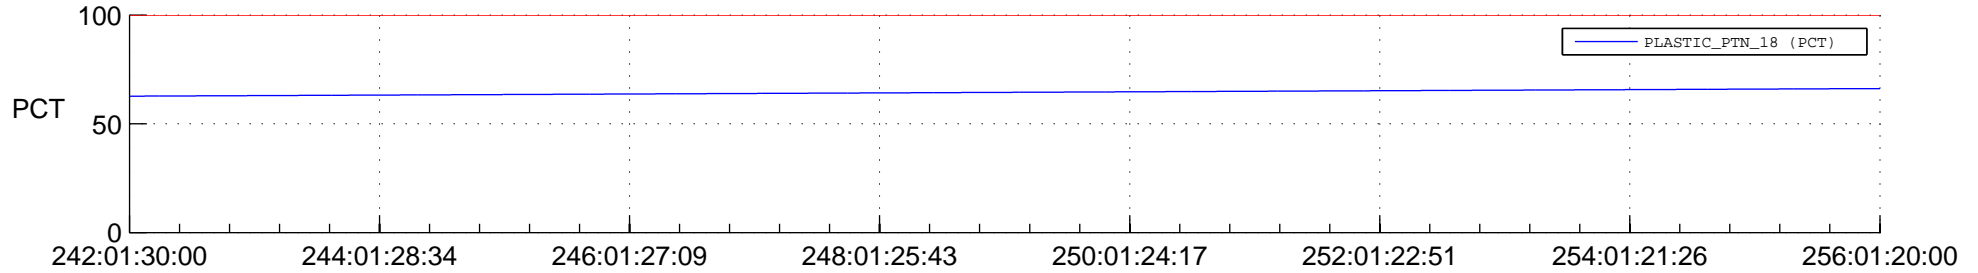

STEREO AHEAD SPACE WEATHER SSR PCT Full Prediction

SWAVES_Percent_Full_Prediction

IMPACT_Percent_Full_Prediction

PLASTIC_Percent_Full_Prediction

Spacecraft_DownLink_Rate

Ground Time (2015:242:01:30:00.000 -2015:256:01:20:00.000)