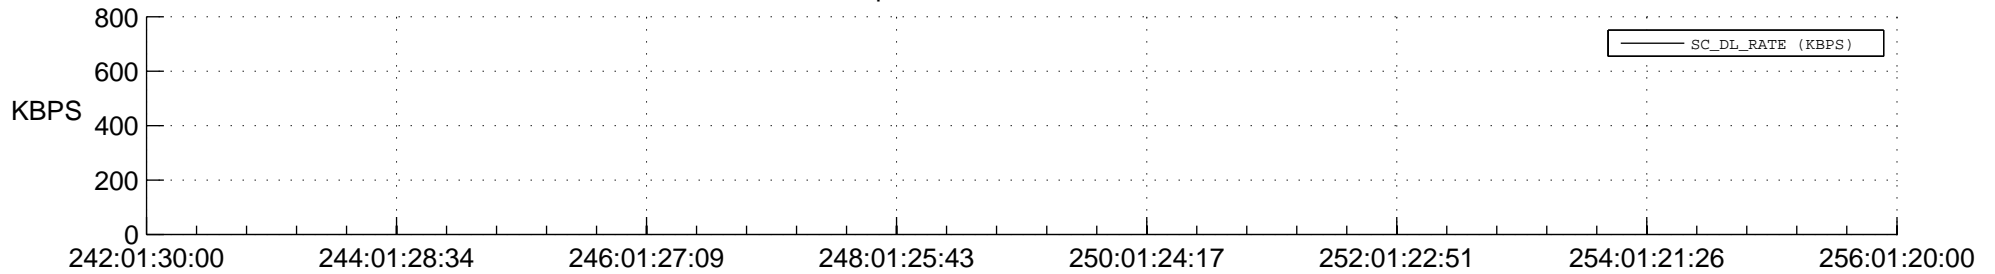

STEREO AHEAD SPACE WEATHER SSR PCT Full Prediction

SWAVES_Percent_Full_Prediction

IMPACT_Percent_Full_Prediction

PLASTIC_Percent_Full_Prediction

Spacecraft_DownLink_Rate

Ground Time (2015:242:01:30:00.000 -2015:256:01:20:00.000)