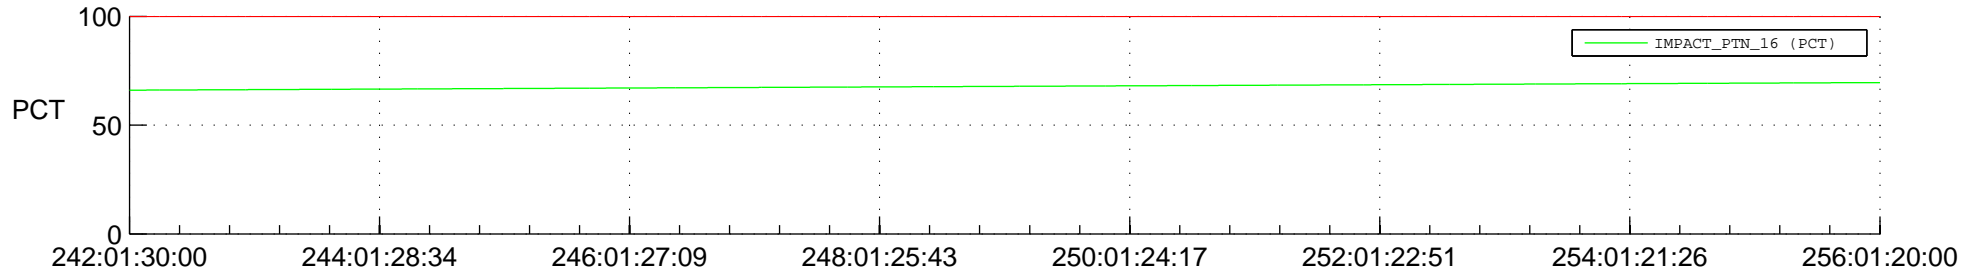

STEREO AHEAD SPACE WEATHER SSR PCT Full Prediction

SWAVES_Percent_Full_Prediction

IMPACT_Percent_Full_Prediction

PLASTIC_Percent_Full_Prediction

Spacecraft_DownLink_Rate

Ground Time (2015:242:01:30:00.000 -2015:256:01:20:00.000)