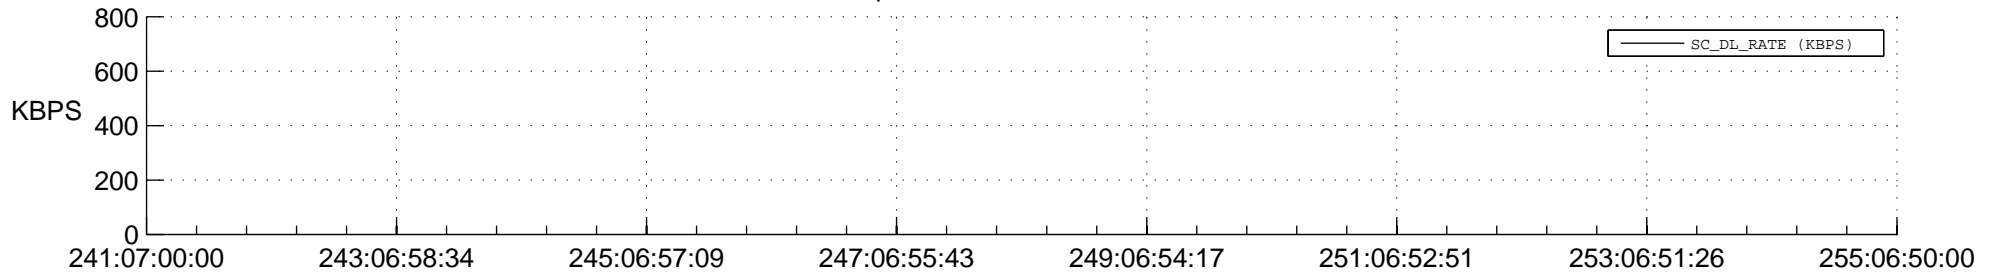

STEREO AHEAD SPACE WEATHER SSR PCT Full Prediction

SWAVES_Percent_Full_Prediction

IMPACT_Percent_Full_Prediction

PLASTIC_Percent_Full_Prediction

Spacecraft_DownLink_Rate

Ground Time (2015:241:07:00:00.000 -2015:255:06:50:00.000)