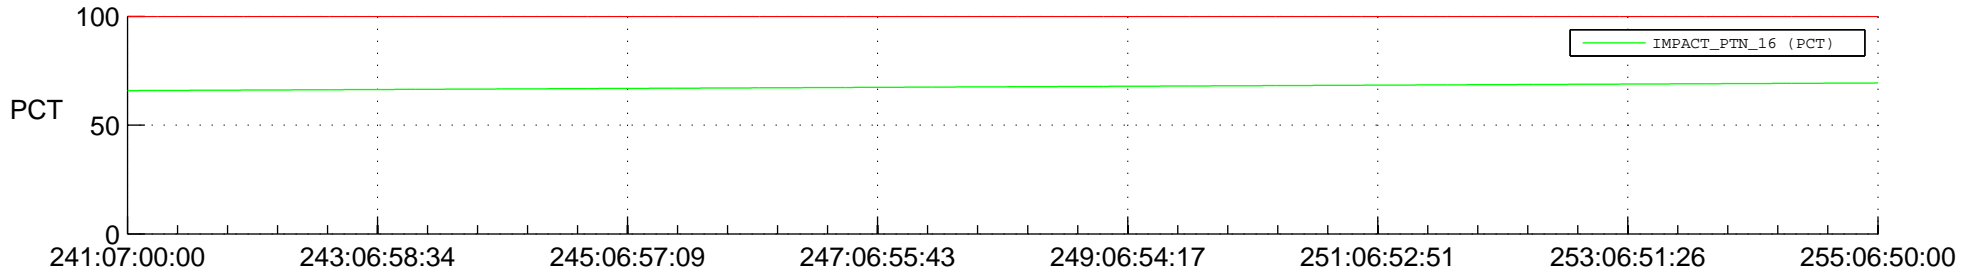

STEREO AHEAD SPACE WEATHER SSR PCT Full Prediction

SWAVES_Percent_Full_Prediction

IMPACT_Percent_Full_Prediction

PLASTIC_Percent_Full_Prediction

Spacecraft_DownLink_Rate

Ground Time (2015:241:07:00:00.000 -2015:255:06:50:00.000)