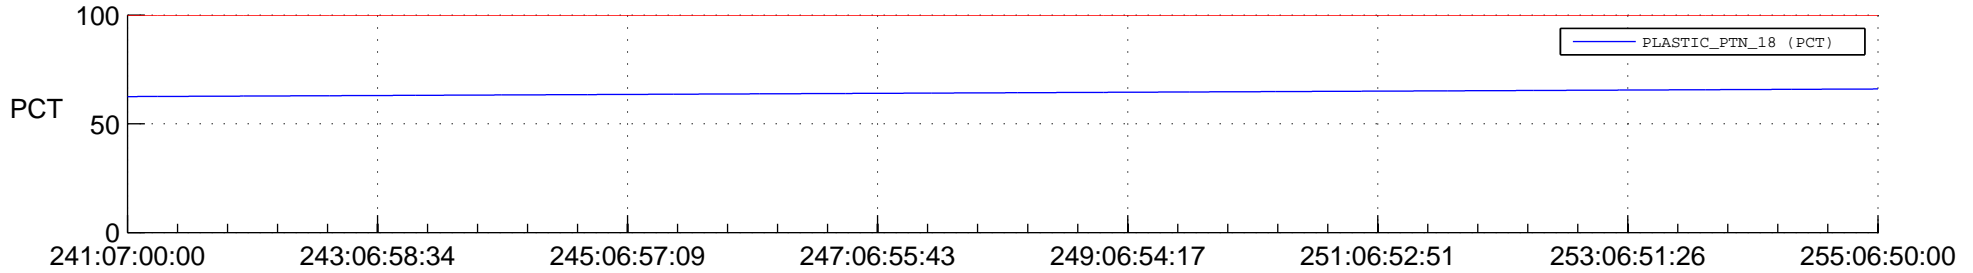

STEREO AHEAD SPACE WEATHER SSR PCT Full Prediction

SWAVES_Percent_Full_Prediction

IMPACT_Percent_Full_Prediction

PLASTIC_Percent_Full_Prediction

Spacecraft_DownLink_Rate

Ground Time (2015:241:07:00:00.000 -2015:255:06:50:00.000)