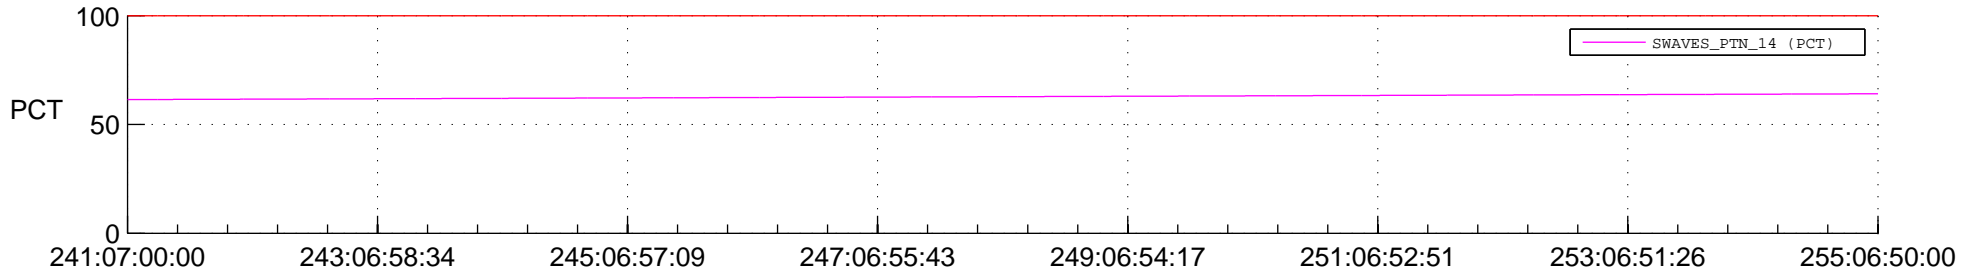

STEREO AHEAD SPACE WEATHER SSR PCT Full Prediction

SWAVES_Percent_Full_Prediction

IMPACT_Percent_Full_Prediction

PLASTIC_Percent_Full_Prediction

Spacecraft_DownLink_Rate

Ground Time (2015:241:07:00:00.000 -2015:255:06:50:00.000)