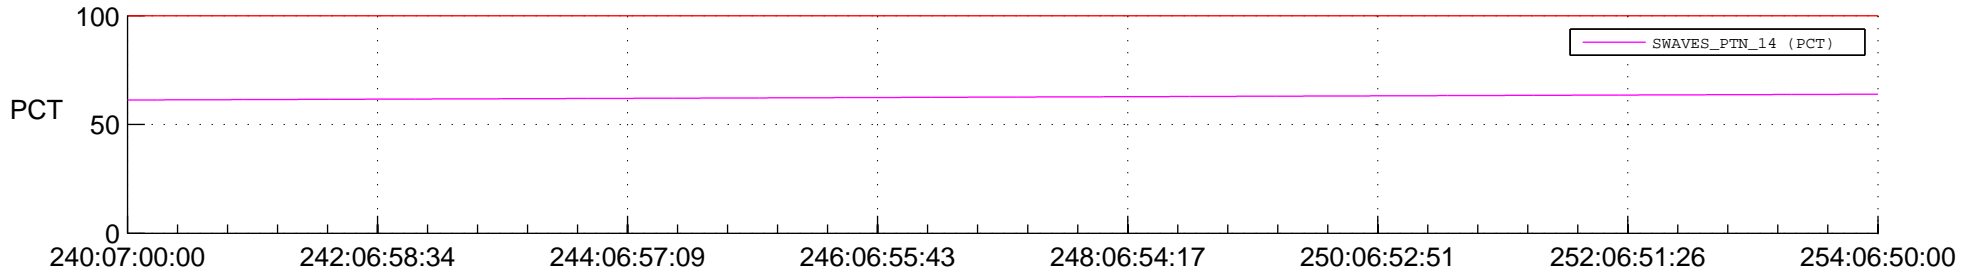

STEREO AHEAD SPACE WEATHER SSR PCT Full Prediction

SWAVES_Percent_Full_Prediction

IMPACT_Percent_Full_Prediction

PLASTIC_Percent_Full_Prediction

Spacecraft_DownLink_Rate

Ground Time (2015:240:07:00:00.000 -2015:254:06:50:00.000)