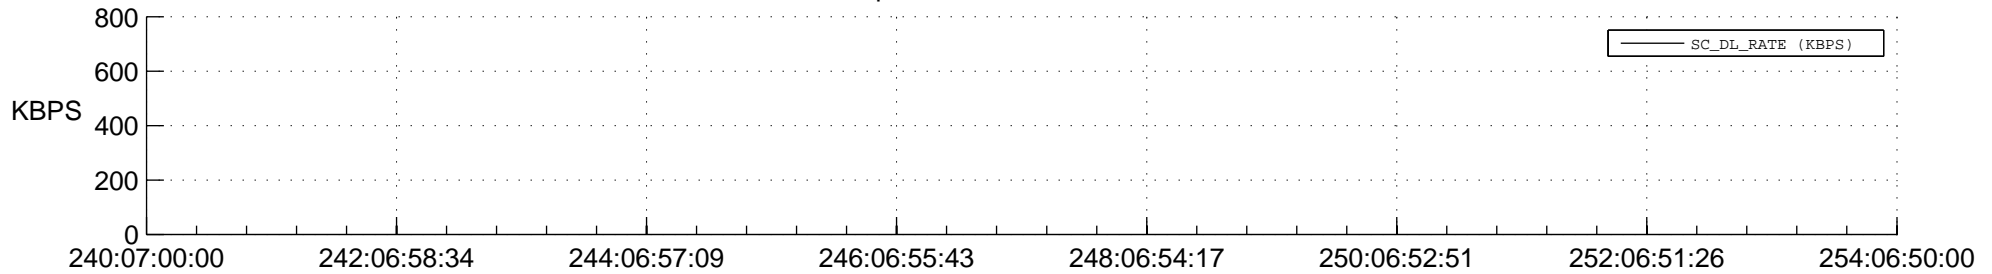

STEREO AHEAD SPACE WEATHER SSR PCT Full Prediction

SWAVES_Percent_Full_Prediction

IMPACT_Percent_Full_Prediction

PLASTIC_Percent_Full_Prediction

Spacecraft_DownLink_Rate

Ground Time (2015:240:07:00:00.000 -2015:254:06:50:00.000)