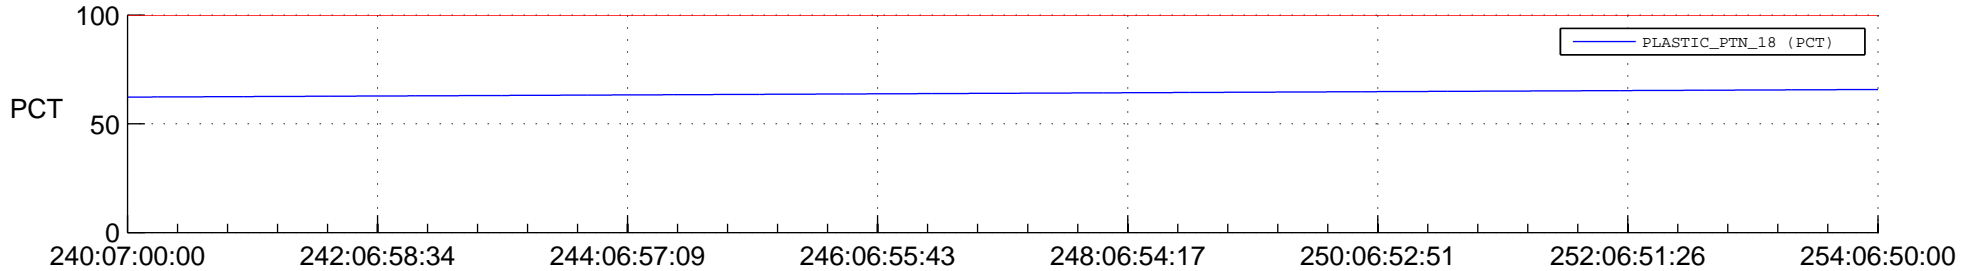

STEREO AHEAD SPACE WEATHER SSR PCT Full Prediction

SWAVES_Percent_Full_Prediction

IMPACT_Percent_Full_Prediction

PLASTIC_Percent_Full_Prediction

Spacecraft_DownLink_Rate

Ground Time (2015:240:07:00:00.000 -2015:254:06:50:00.000)