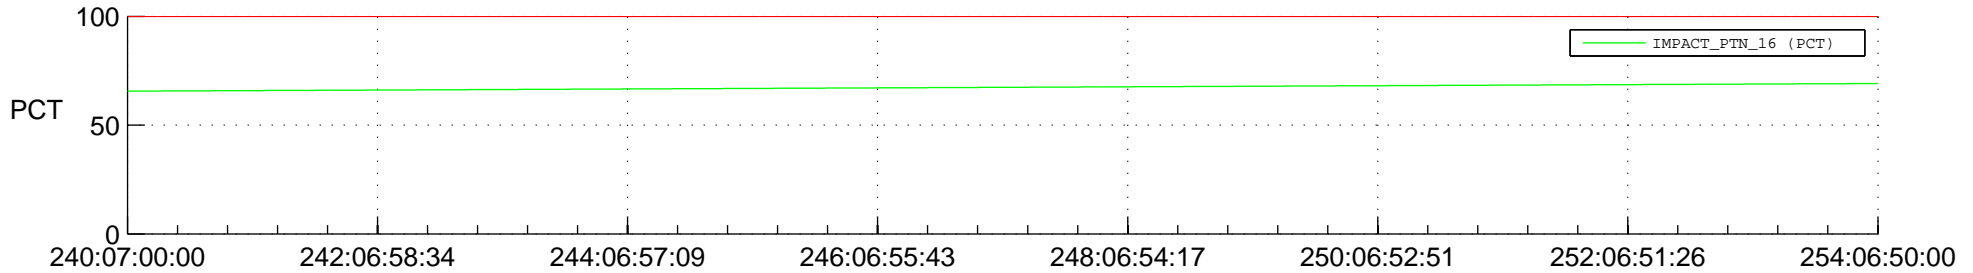

STEREO AHEAD SPACE WEATHER SSR PCT Full Prediction

SWAVES_Percent_Full_Prediction

IMPACT_Percent_Full_Prediction

PLASTIC_Percent_Full_Prediction

Spacecraft_DownLink_Rate

Ground Time (2015:240:07:00:00.000 -2015:254:06:50:00.000)