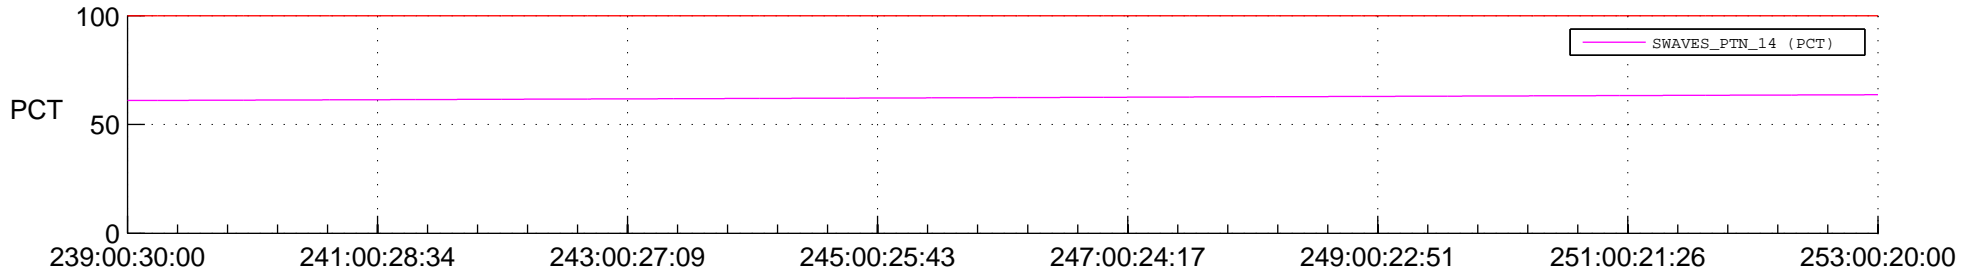

STEREO AHEAD SPACE WEATHER SSR PCT Full Prediction

SWAVES_Percent_Full_Prediction