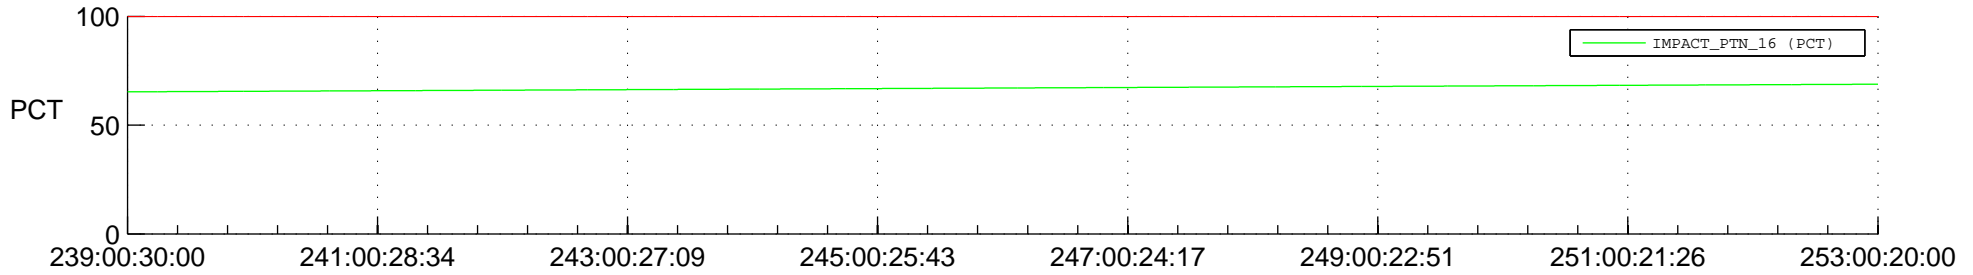

IMPACT_Percent_Full_Prediction