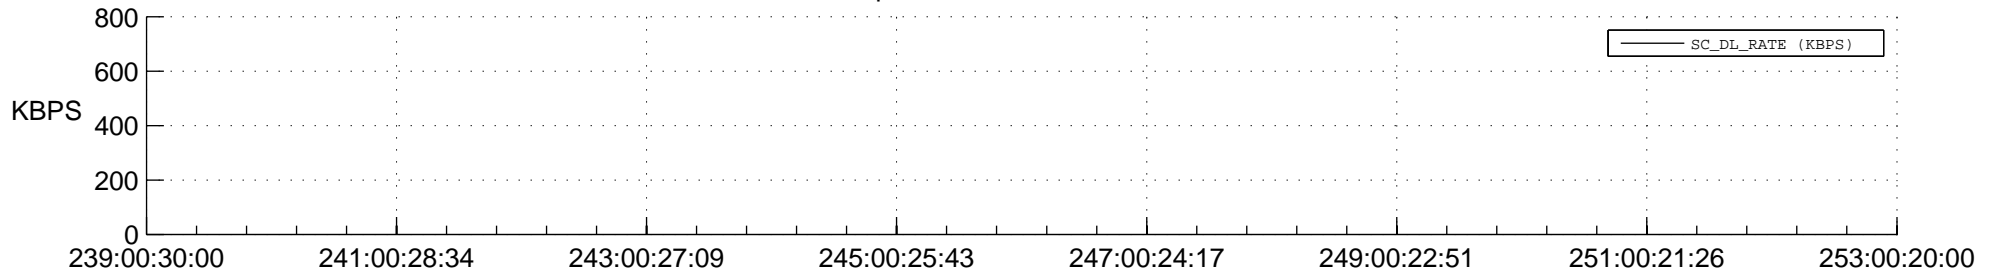

## Spacecraft\_DownLink\_Rate

Ground Time (2015:239:00:30:00.000 -2015:253:00:20:00.000)