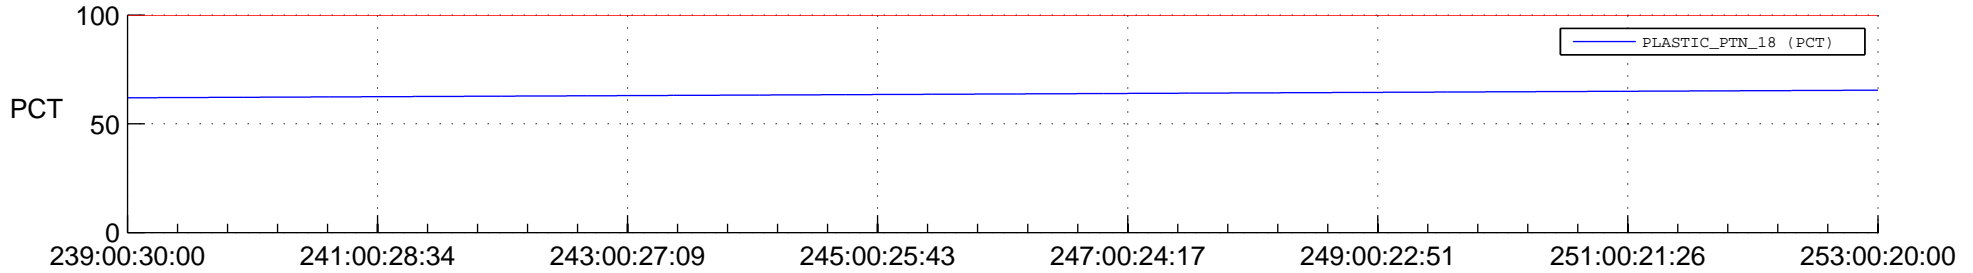

## Spacecraft\_DownLink\_Rate

Ground Time (2015:239:00:30:00.000 -2015:253:00:20:00.000)