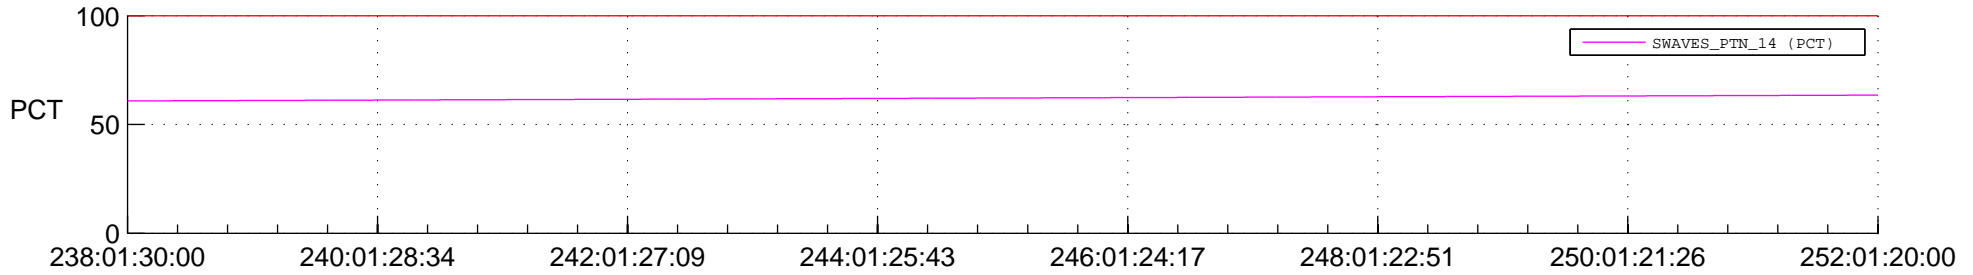

STEREO AHEAD SPACE WEATHER SSR PCT Full Prediction

SWAVES_Percent_Full_Prediction

IMPACT_Percent_Full_Prediction

PLASTIC_Percent_Full_Prediction

Spacecraft_DownLink_Rate

Ground Time (2015:238:01:30:00.000 -2015:252:01:20:00.000)