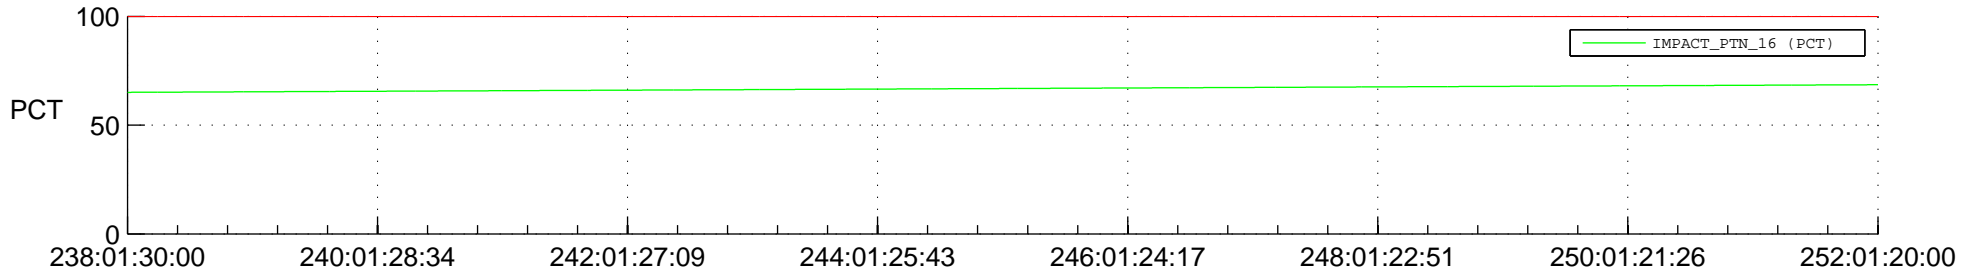

STEREO AHEAD SPACE WEATHER SSR PCT Full Prediction

SWAVES_Percent_Full_Prediction

IMPACT_Percent_Full_Prediction

PLASTIC_Percent_Full_Prediction

Spacecraft_DownLink_Rate

Ground Time (2015:238:01:30:00.000 -2015:252:01:20:00.000)