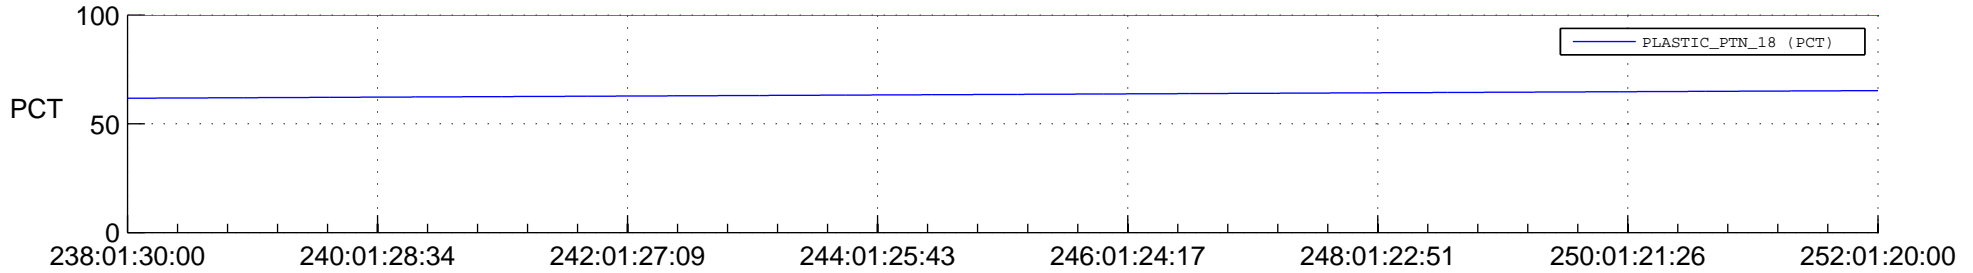

STEREO AHEAD SPACE WEATHER SSR PCT Full Prediction

SWAVES_Percent_Full_Prediction

IMPACT_Percent_Full_Prediction

PLASTIC_Percent_Full_Prediction

Spacecraft_DownLink_Rate

Ground Time (2015:238:01:30:00.000 -2015:252:01:20:00.000)