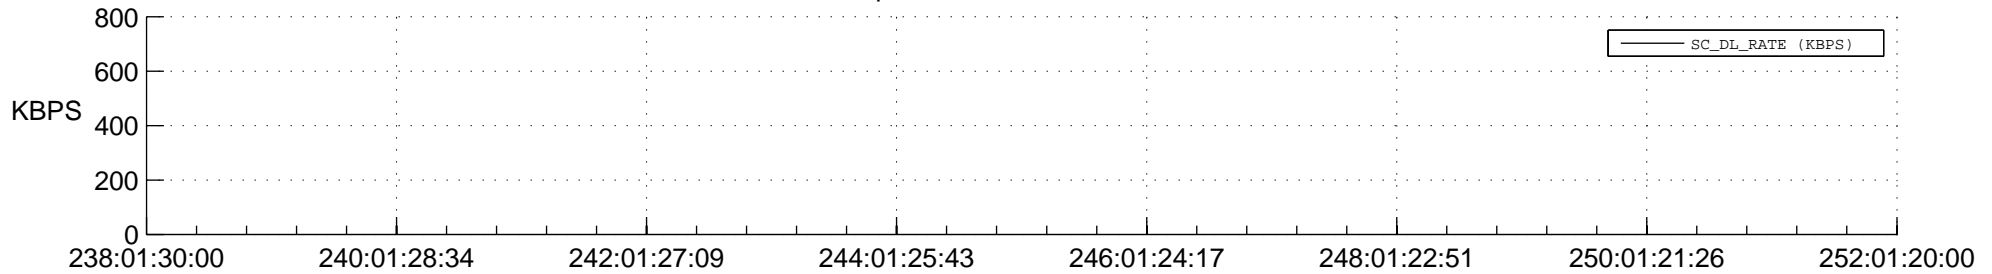

STEREO AHEAD SPACE WEATHER SSR PCT Full Prediction

SWAVES_Percent_Full_Prediction

IMPACT_Percent_Full_Prediction

PLASTIC_Percent_Full_Prediction

Spacecraft_DownLink_Rate

Ground Time (2015:238:01:30:00.000 -2015:252:01:20:00.000)