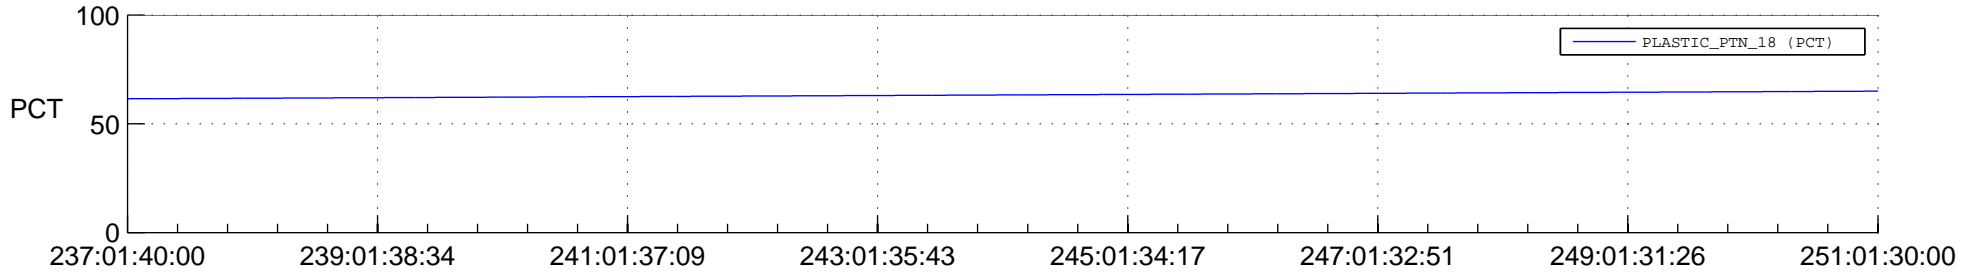

## SWAVES\_Percent\_Full\_Prediction

## Spacecraft\_DownLink\_Rate

Ground Time (2015:237:01:40:00.000 -2015:251:01:30:00.000)