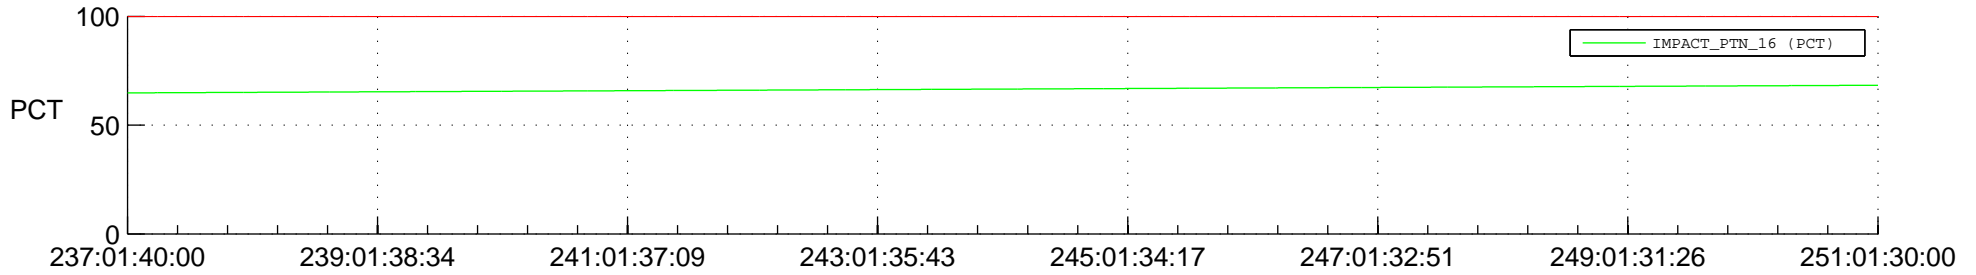

IMPACT_Percent_Full_Prediction