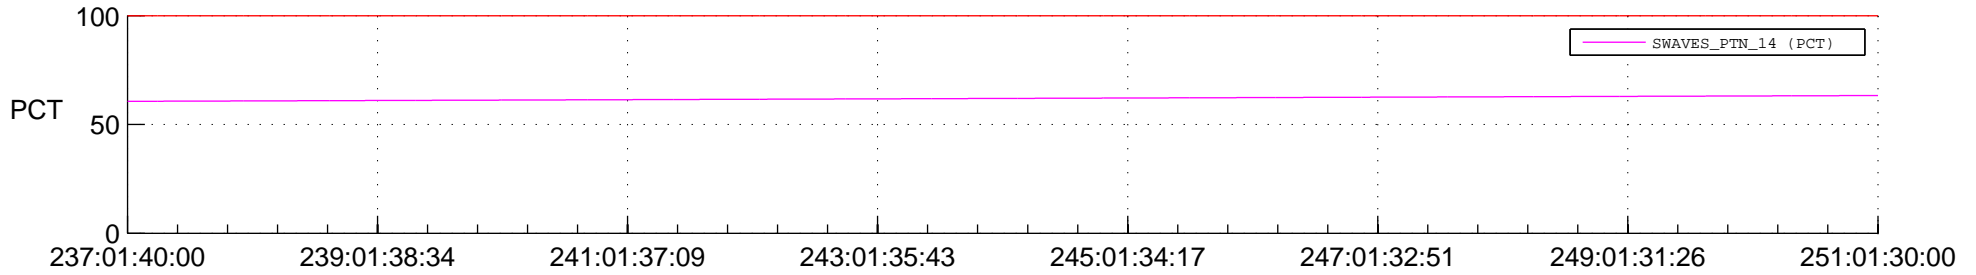

STEREO AHEAD SPACE WEATHER SSR PCT Full Prediction

SWAVES_Percent_Full_Prediction