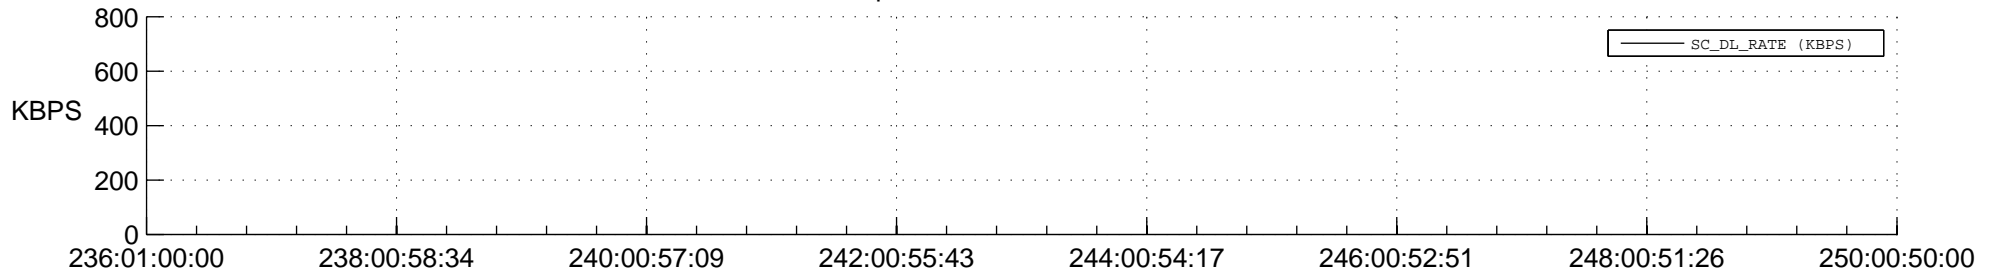

STEREO AHEAD SPACE WEATHER SSR PCT Full Prediction

SWAVES_Percent_Full_Prediction

IMPACT_Percent_Full_Prediction

PLASTIC_Percent_Full_Prediction

Spacecraft_DownLink_Rate

Ground Time (2015:236:01:00:00.000 -2015:250:00:50:00.000)