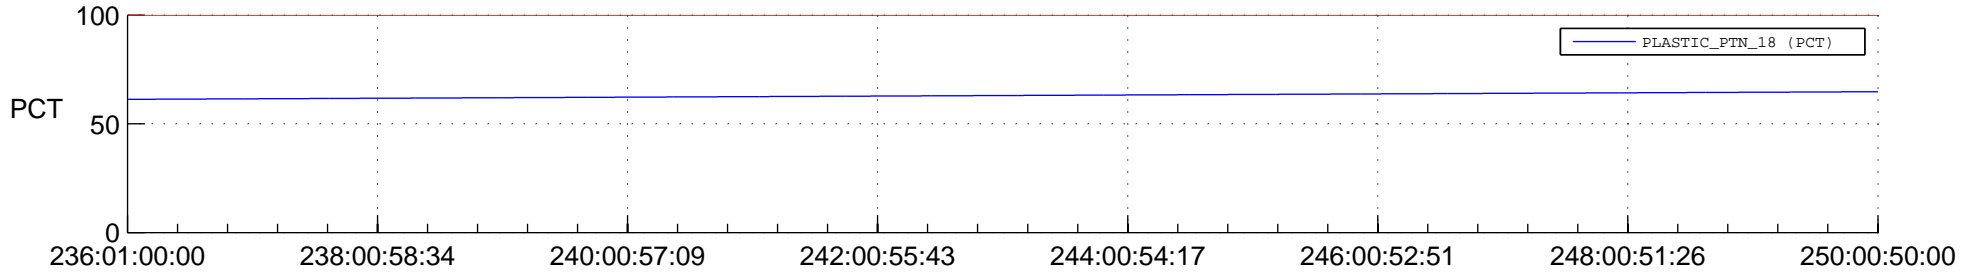

STEREO AHEAD SPACE WEATHER SSR PCT Full Prediction

SWAVES_Percent_Full_Prediction

IMPACT_Percent_Full_Prediction

PLASTIC_Percent_Full_Prediction

Spacecraft_DownLink_Rate

Ground Time (2015:236:01:00:00.000 -2015:250:00:50:00.000)