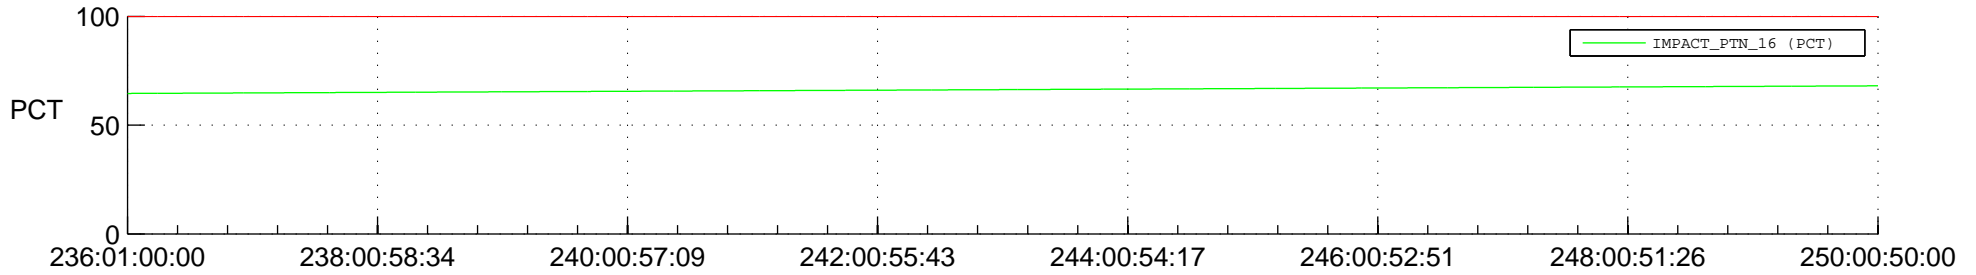

STEREO AHEAD SPACE WEATHER SSR PCT Full Prediction

SWAVES_Percent_Full_Prediction

IMPACT_Percent_Full_Prediction

PLASTIC_Percent_Full_Prediction

Spacecraft_DownLink_Rate

Ground Time (2015:236:01:00:00.000 -2015:250:00:50:00.000)