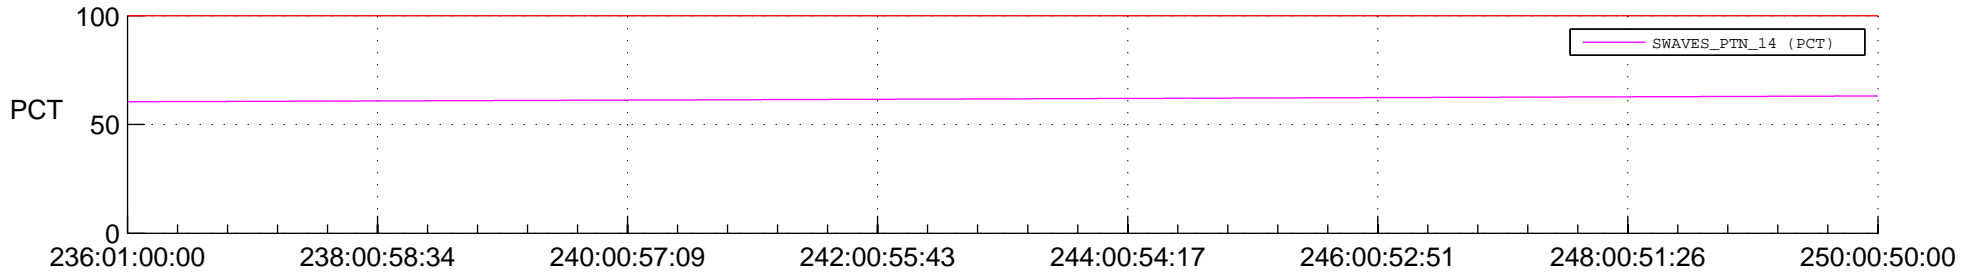

STEREO AHEAD SPACE WEATHER SSR PCT Full Prediction

SWAVES_Percent_Full_Prediction

IMPACT_Percent_Full_Prediction

PLASTIC_Percent_Full_Prediction

Spacecraft_DownLink_Rate

Ground Time (2015:236:01:00:00.000 -2015:250:00:50:00.000)