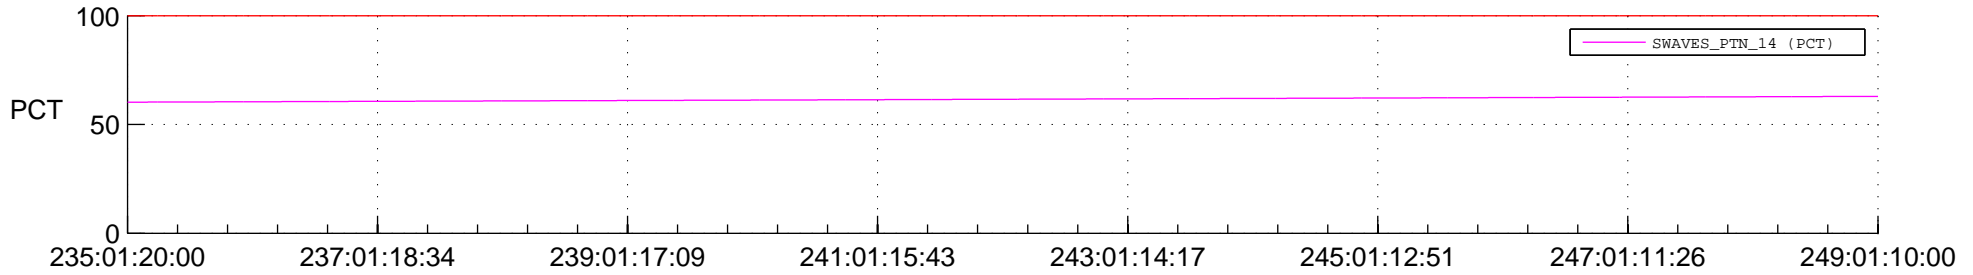

STEREO AHEAD SPACE WEATHER SSR PCT Full Prediction

SWAVES_Percent_Full_Prediction

IMPACT_Percent_Full_Prediction

PLASTIC_Percent_Full_Prediction

Spacecraft_DownLink_Rate

Ground Time (2015:235:01:20:00.000 -2015:249:01:10:00.000)