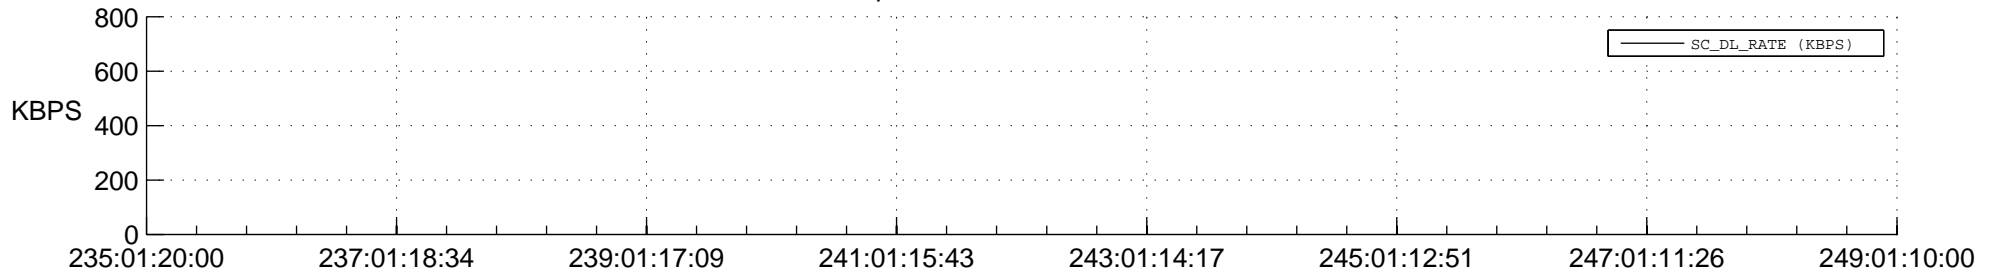

STEREO AHEAD SPACE WEATHER SSR PCT Full Prediction

SWAVES_Percent_Full_Prediction

IMPACT_Percent_Full_Prediction

PLASTIC_Percent_Full_Prediction

Spacecraft_DownLink_Rate

Ground Time (2015:235:01:20:00.000 -2015:249:01:10:00.000)