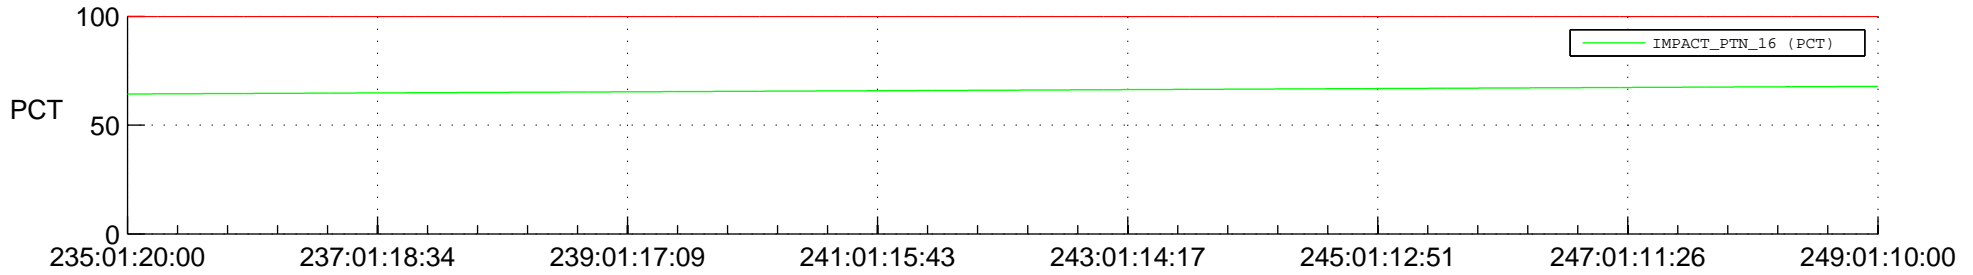

STEREO AHEAD SPACE WEATHER SSR PCT Full Prediction

SWAVES_Percent_Full_Prediction

IMPACT_Percent_Full_Prediction

PLASTIC_Percent_Full_Prediction

Spacecraft_DownLink_Rate

Ground Time (2015:235:01:20:00.000 -2015:249:01:10:00.000)