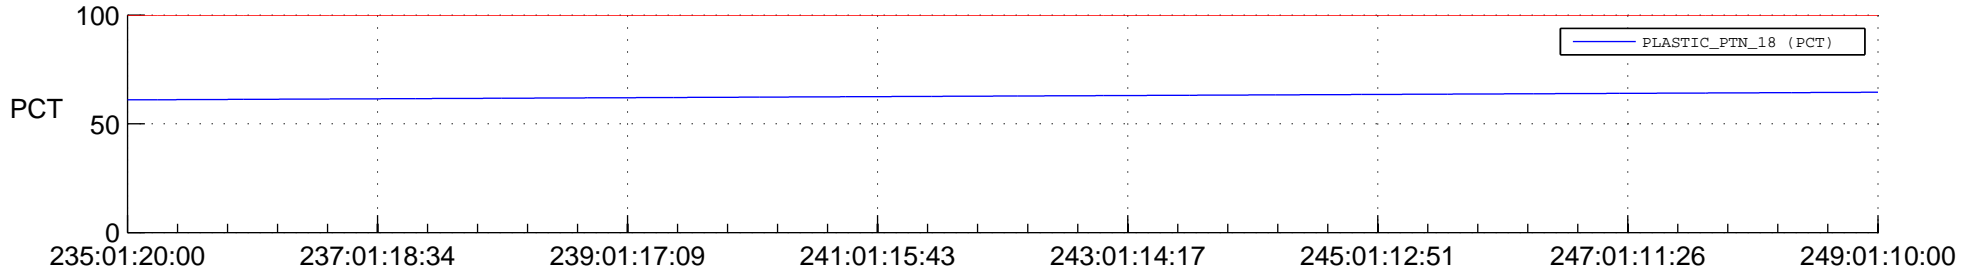

STEREO AHEAD SPACE WEATHER SSR PCT Full Prediction

SWAVES_Percent_Full_Prediction

IMPACT_Percent_Full_Prediction

PLASTIC_Percent_Full_Prediction

Spacecraft_DownLink_Rate

Ground Time (2015:235:01:20:00.000 -2015:249:01:10:00.000)