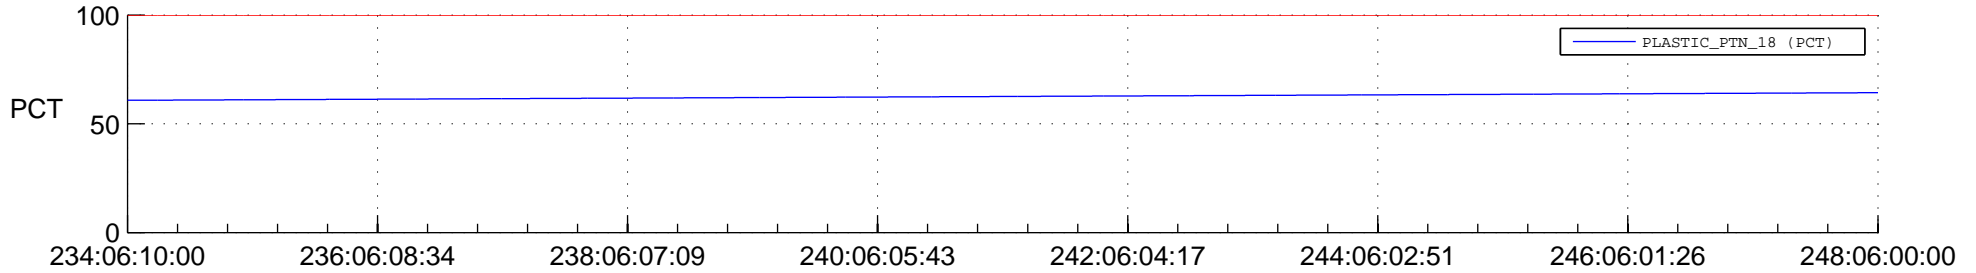

## SWAVES\_Percent\_Full\_Prediction

## Spacecraft\_DownLink\_Rate

Ground Time (2015:234:06:10:00.000 -2015:248:06:00:00.000)