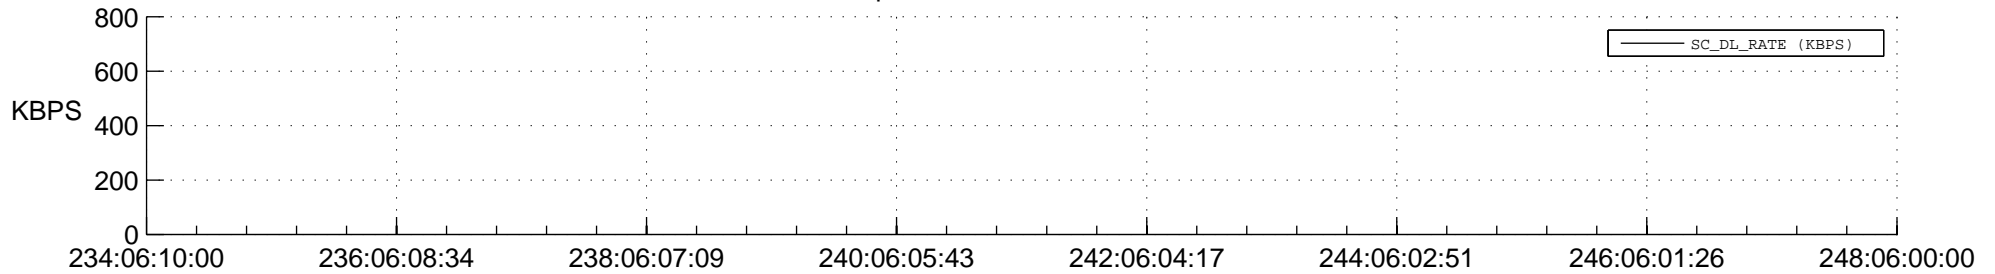

## Spacecraft\_DownLink\_Rate

Ground Time (2015:234:06:10:00.000 -2015:248:06:00:00.000)