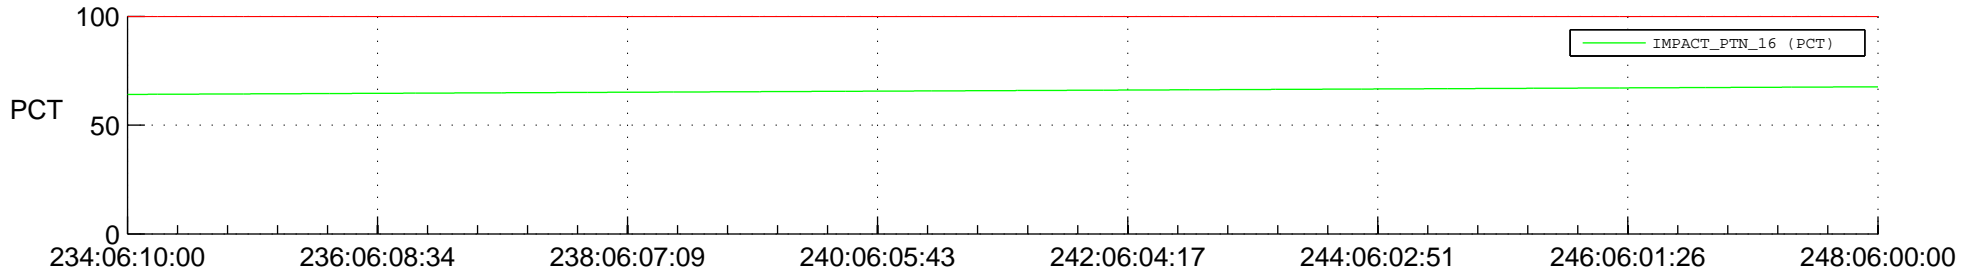

IMPACT_Percent_Full_Prediction