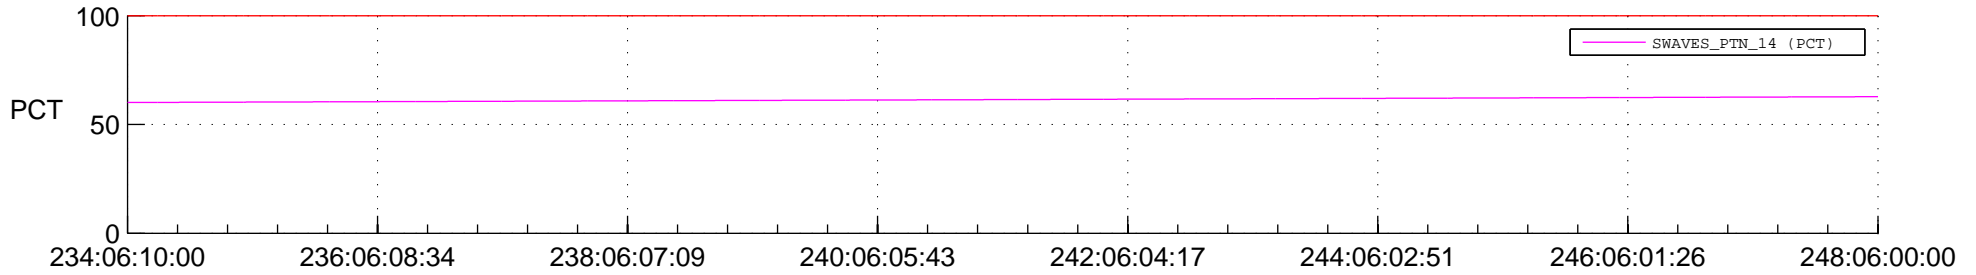

STEREO AHEAD SPACE WEATHER SSR PCT Full Prediction

SWAVES_Percent_Full_Prediction