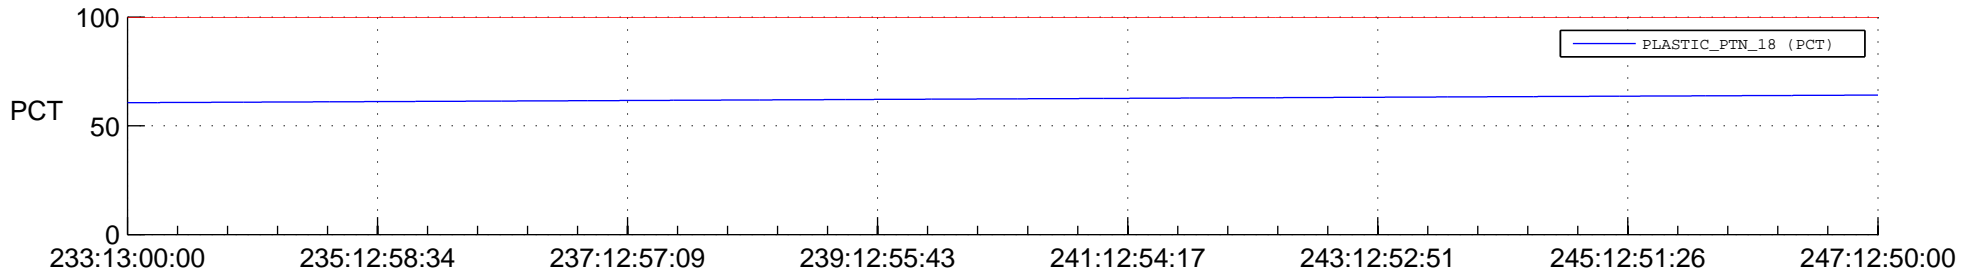

STEREO AHEAD SPACE WEATHER SSR PCT Full Prediction

SWAVES_Percent_Full_Prediction

IMPACT_Percent_Full_Prediction

PLASTIC_Percent_Full_Prediction

Spacecraft_DownLink_Rate

Ground Time (2015:233:13:00:00.000 -2015:247:12:50:00.000)