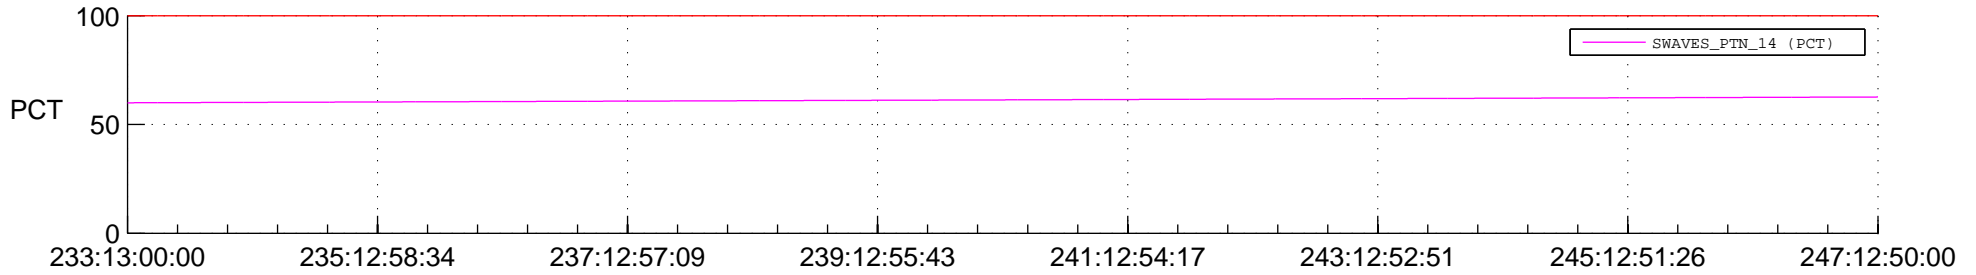

STEREO AHEAD SPACE WEATHER SSR PCT Full Prediction

SWAVES_Percent_Full_Prediction

IMPACT_Percent_Full_Prediction

PLASTIC_Percent_Full_Prediction

Spacecraft_DownLink_Rate

Ground Time (2015:233:13:00:00.000 -2015:247:12:50:00.000)