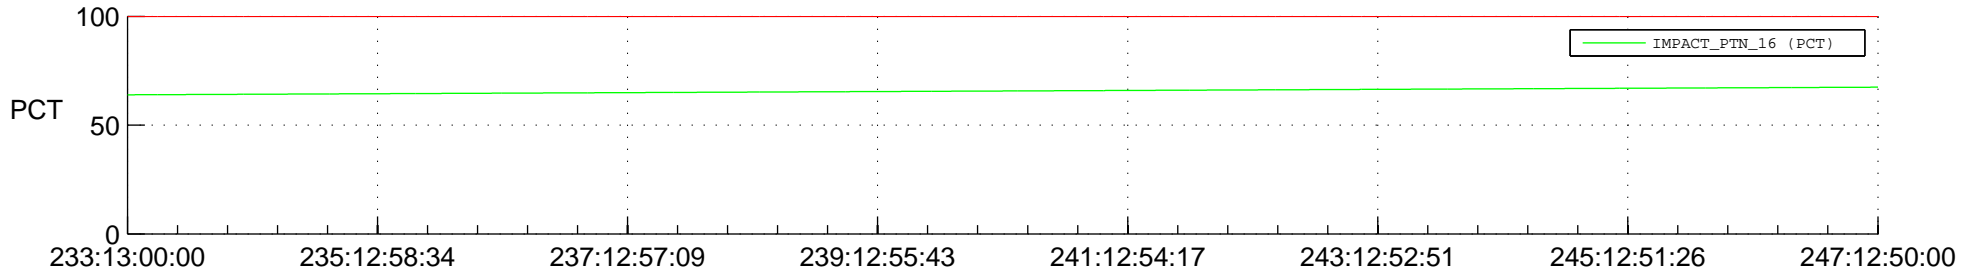

STEREO AHEAD SPACE WEATHER SSR PCT Full Prediction

SWAVES_Percent_Full_Prediction

IMPACT_Percent_Full_Prediction

PLASTIC_Percent_Full_Prediction

Spacecraft_DownLink_Rate

Ground Time (2015:233:13:00:00.000 -2015:247:12:50:00.000)