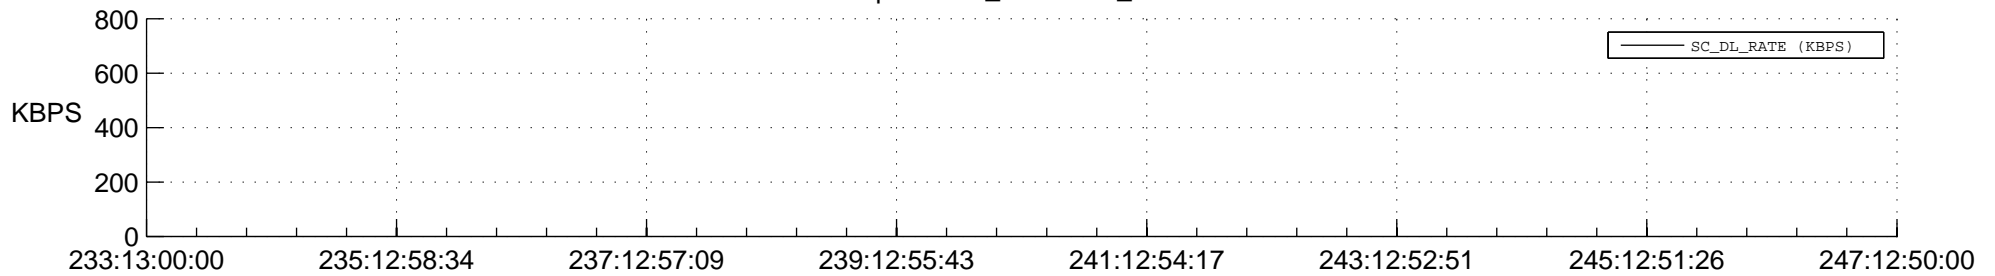

STEREO AHEAD SPACE WEATHER SSR PCT Full Prediction

SWAVES_Percent_Full_Prediction

IMPACT_Percent_Full_Prediction

PLASTIC_Percent_Full_Prediction

Spacecraft_DownLink_Rate

Ground Time (2015:233:13:00:00.000 -2015:247:12:50:00.000)