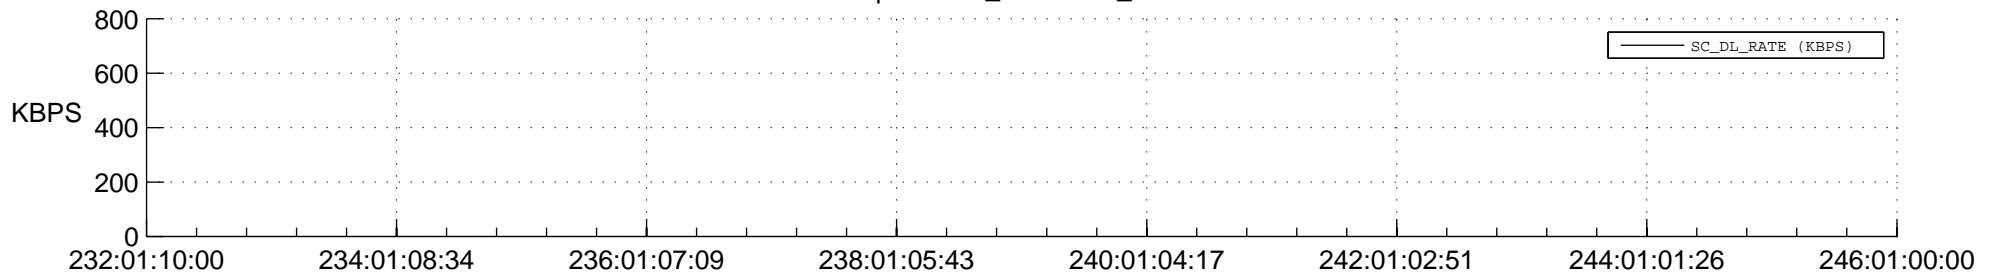

STEREO AHEAD SPACE WEATHER SSR PCT Full Prediction

SWAVES_Percent_Full_Prediction

IMPACT_Percent_Full_Prediction

PLASTIC_Percent_Full_Prediction

Spacecraft_DownLink_Rate

Ground Time (2015:232:01:10:00.000 -2015:246:01:00:00.000)