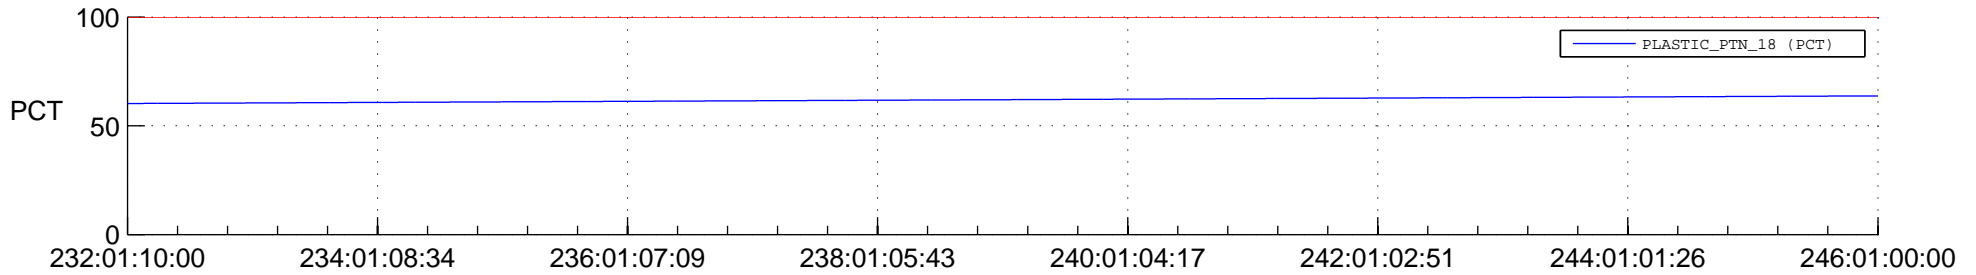

STEREO AHEAD SPACE WEATHER SSR PCT Full Prediction

SWAVES_Percent_Full_Prediction

IMPACT_Percent_Full_Prediction

PLASTIC_Percent_Full_Prediction

Spacecraft_DownLink_Rate

Ground Time (2015:232:01:10:00.000 -2015:246:01:00:00.000)