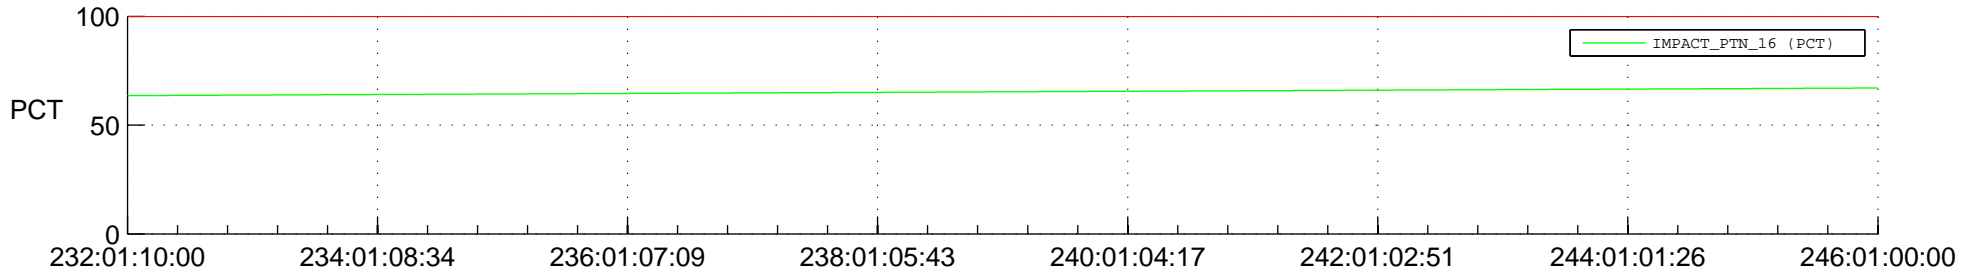

STEREO AHEAD SPACE WEATHER SSR PCT Full Prediction

SWAVES_Percent_Full_Prediction

IMPACT_Percent_Full_Prediction

PLASTIC_Percent_Full_Prediction

Spacecraft_DownLink_Rate

Ground Time (2015:232:01:10:00.000 -2015:246:01:00:00.000)