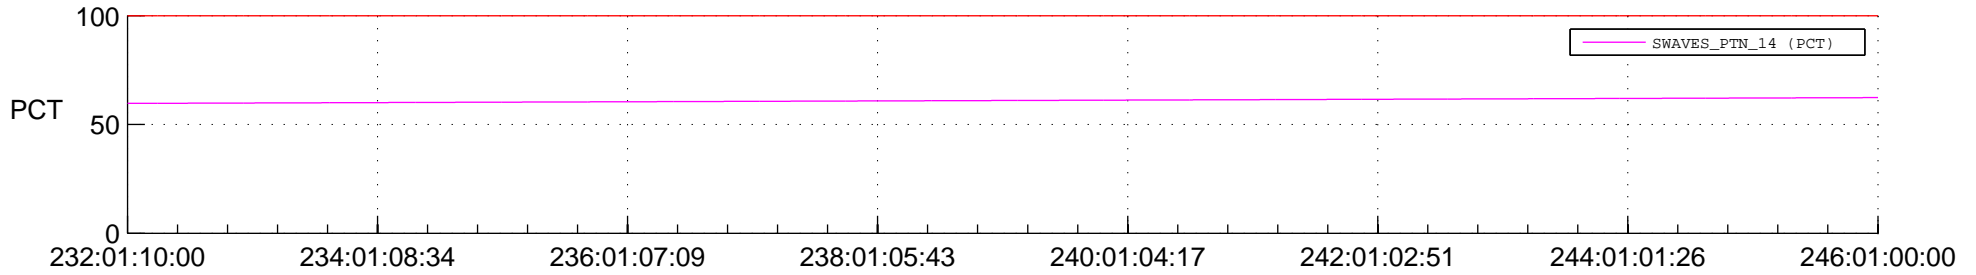

STEREO AHEAD SPACE WEATHER SSR PCT Full Prediction

SWAVES_Percent_Full_Prediction

IMPACT_Percent_Full_Prediction

PLASTIC_Percent_Full_Prediction

Spacecraft_DownLink_Rate

Ground Time (2015:232:01:10:00.000 -2015:246:01:00:00.000)