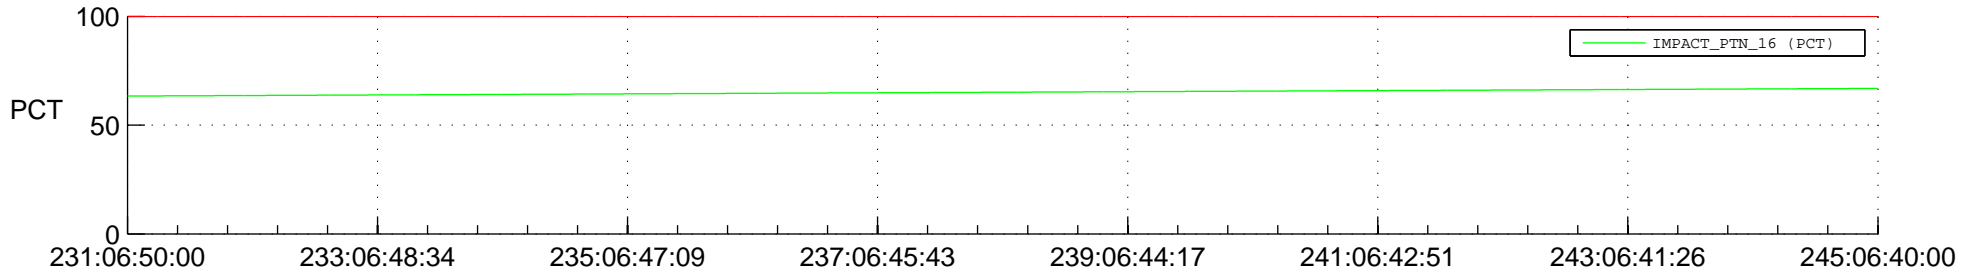

IMPACT_Percent_Full_Prediction