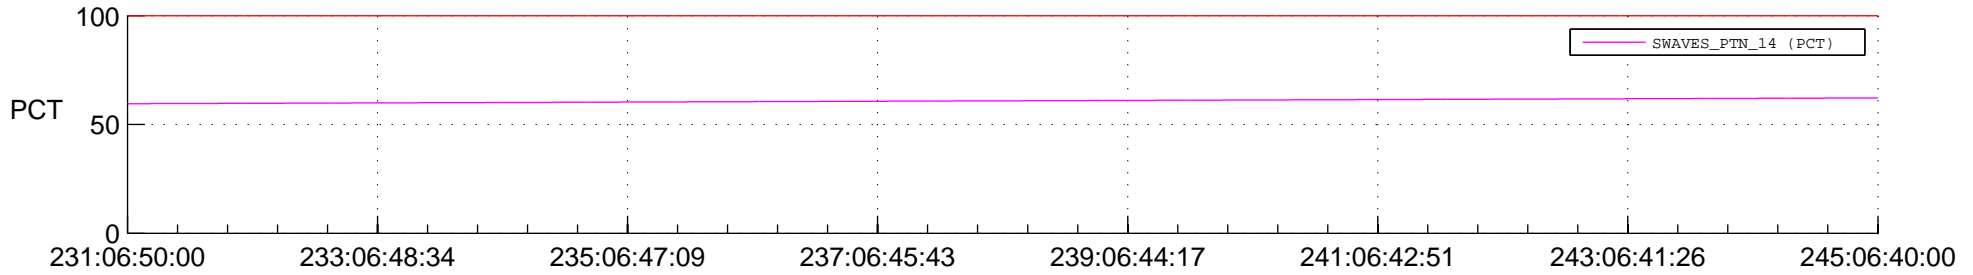

STEREO AHEAD SPACE WEATHER SSR PCT Full Prediction

SWAVES_Percent_Full_Prediction