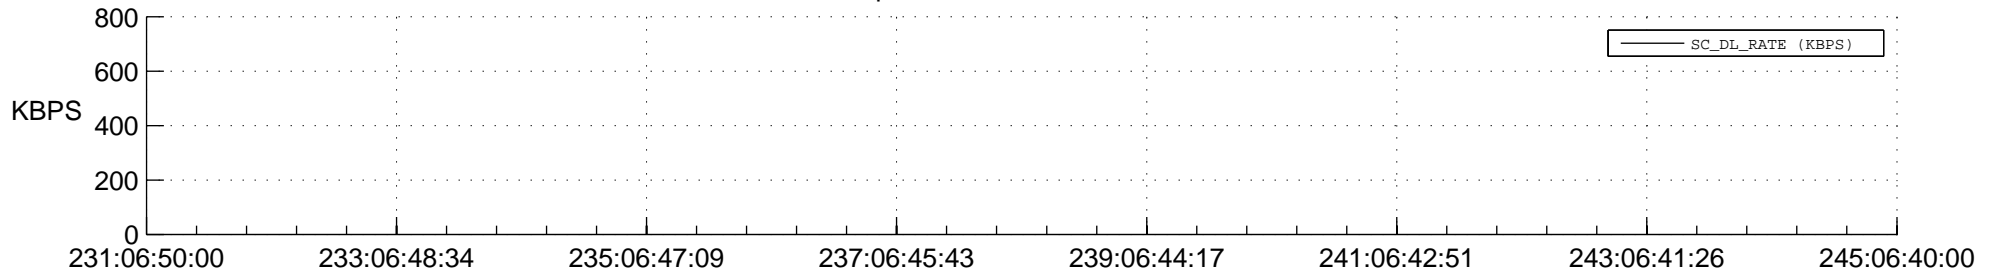

## Spacecraft\_DownLink\_Rate

Ground Time (2015:231:06:50:00.000 -2015:245:06:40:00.000)