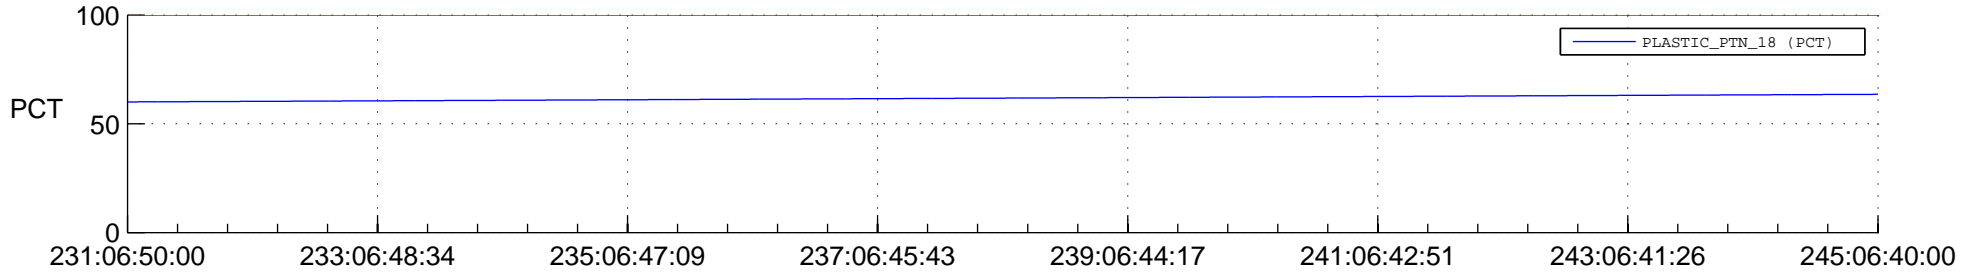

## Spacecraft\_DownLink\_Rate

Ground Time (2015:231:06:50:00.000 -2015:245:06:40:00.000)