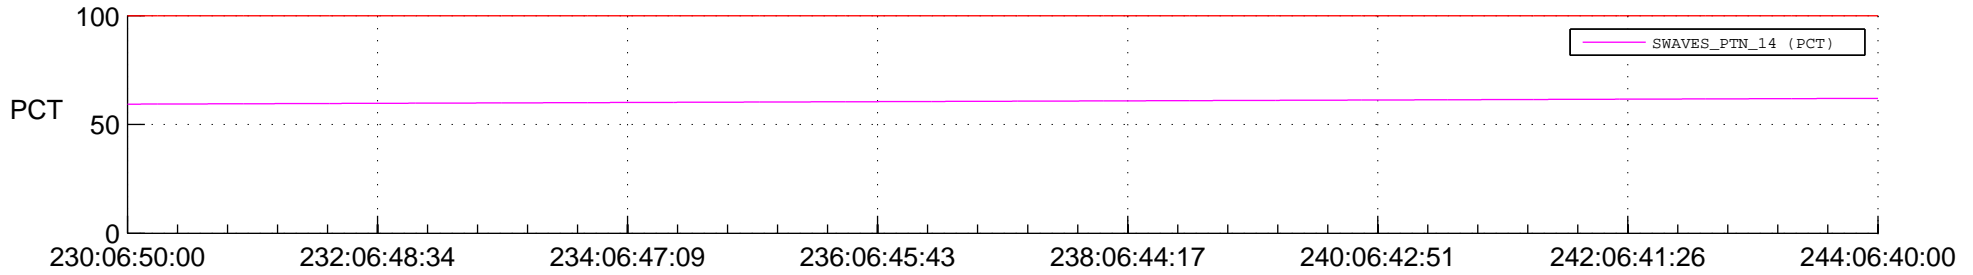

STEREO AHEAD SPACE WEATHER SSR PCT Full Prediction

SWAVES_Percent_Full_Prediction

IMPACT_Percent_Full_Prediction

PLASTIC_Percent_Full_Prediction

Spacecraft_DownLink_Rate

Ground Time (2015:230:06:50:00.000 -2015:244:06:40:00.000)