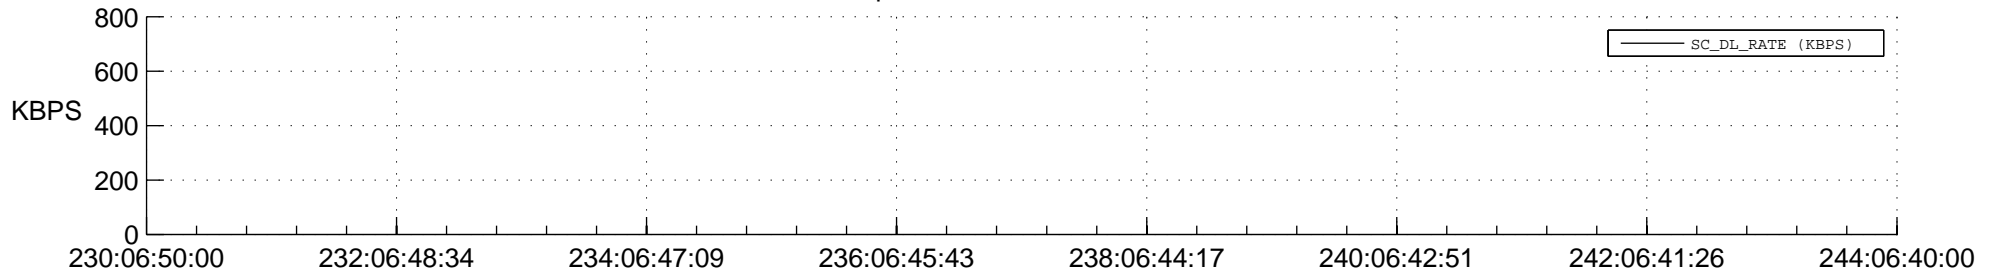

STEREO AHEAD SPACE WEATHER SSR PCT Full Prediction

SWAVES_Percent_Full_Prediction

IMPACT_Percent_Full_Prediction

PLASTIC_Percent_Full_Prediction

Spacecraft_DownLink_Rate

Ground Time (2015:230:06:50:00.000 -2015:244:06:40:00.000)