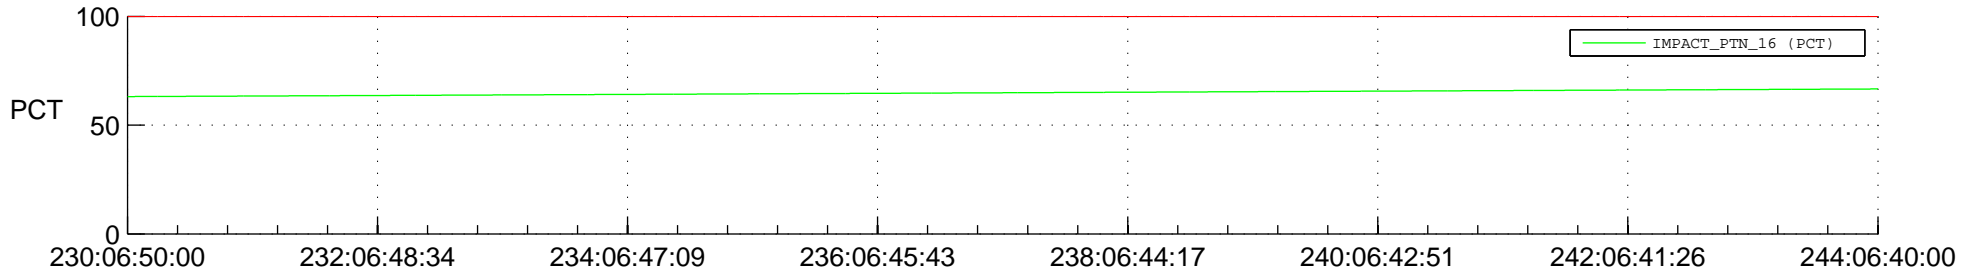

STEREO AHEAD SPACE WEATHER SSR PCT Full Prediction

SWAVES_Percent_Full_Prediction

IMPACT_Percent_Full_Prediction

PLASTIC_Percent_Full_Prediction

Spacecraft_DownLink_Rate

Ground Time (2015:230:06:50:00.000 -2015:244:06:40:00.000)