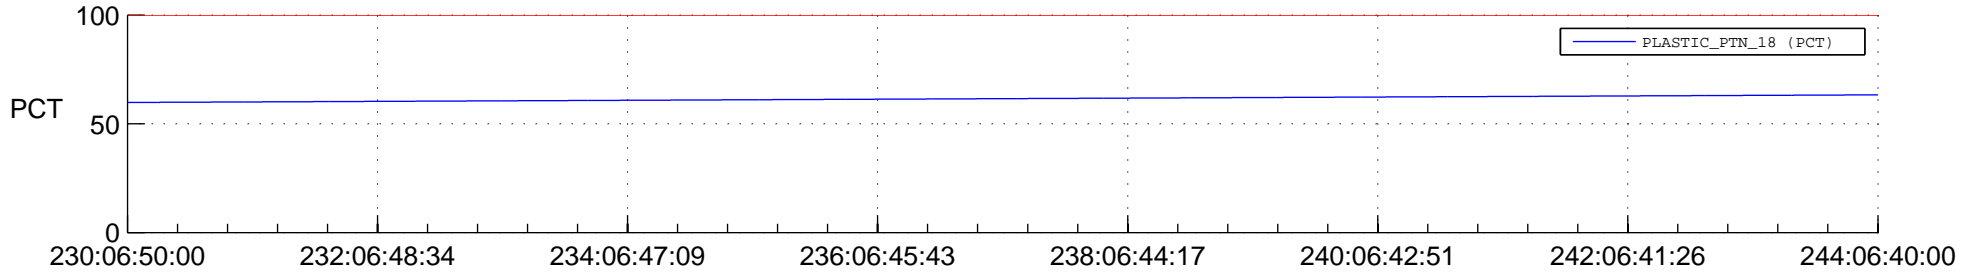

STEREO AHEAD SPACE WEATHER SSR PCT Full Prediction

SWAVES_Percent_Full_Prediction

IMPACT_Percent_Full_Prediction

PLASTIC_Percent_Full_Prediction

Spacecraft_DownLink_Rate

Ground Time (2015:230:06:50:00.000 -2015:244:06:40:00.000)