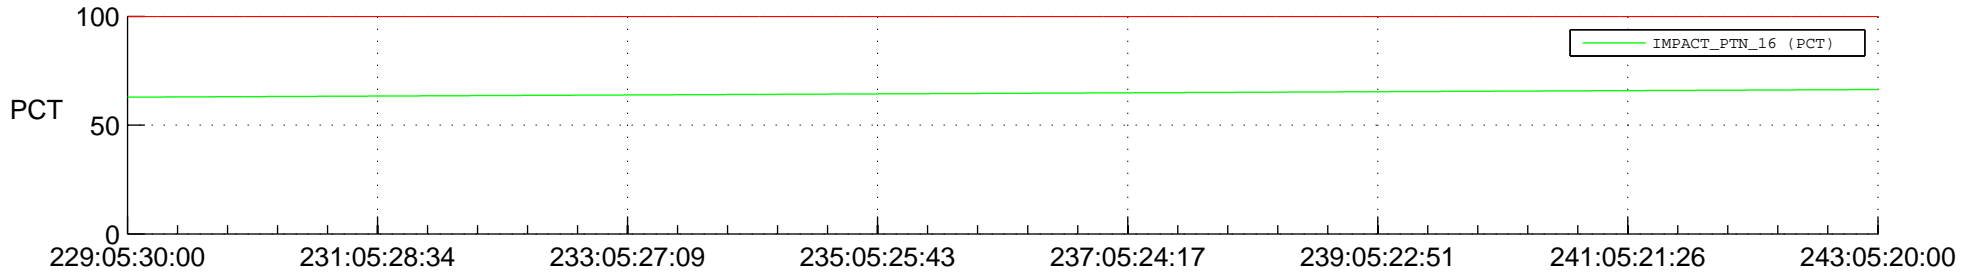

STEREO AHEAD SPACE WEATHER SSR PCT Full Prediction

SWAVES_Percent_Full_Prediction

IMPACT_Percent_Full_Prediction

PLASTIC_Percent_Full_Prediction

Spacecraft_DownLink_Rate

Ground Time (2015:229:05:30:00.000 -2015:243:05:20:00.000)