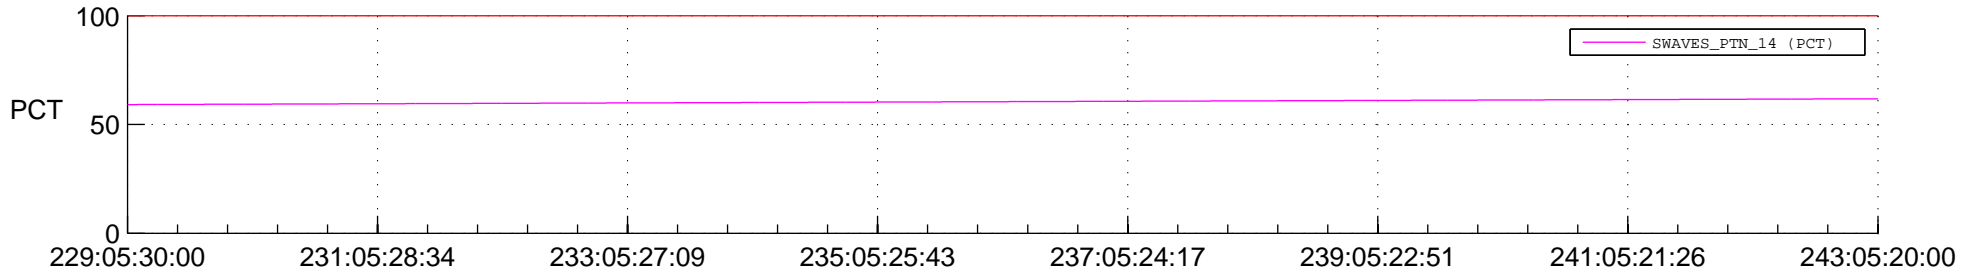

STEREO AHEAD SPACE WEATHER SSR PCT Full Prediction

SWAVES_Percent_Full_Prediction

IMPACT_Percent_Full_Prediction

PLASTIC_Percent_Full_Prediction

Spacecraft_DownLink_Rate

Ground Time (2015:229:05:30:00.000 -2015:243:05:20:00.000)