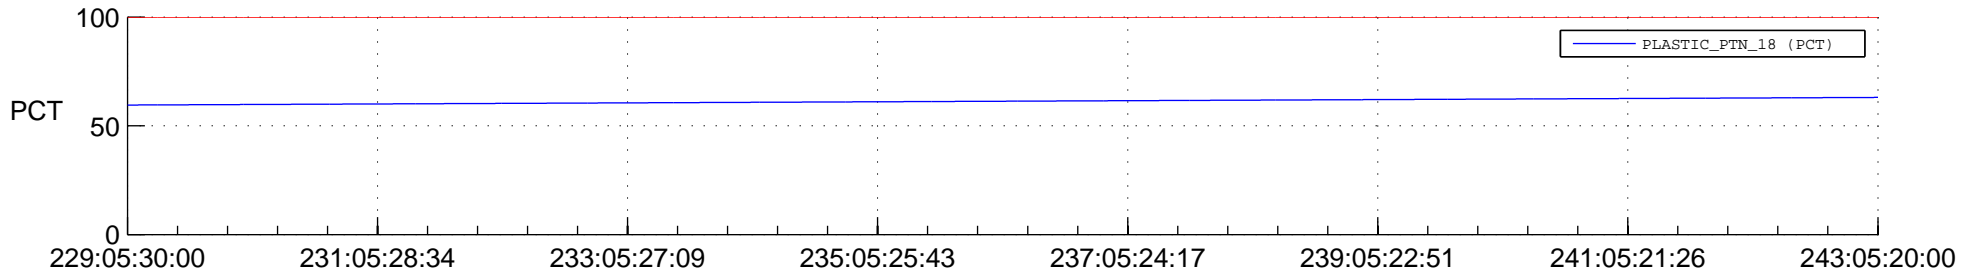

STEREO AHEAD SPACE WEATHER SSR PCT Full Prediction

SWAVES_Percent_Full_Prediction

IMPACT_Percent_Full_Prediction

PLASTIC_Percent_Full_Prediction

Spacecraft_DownLink_Rate

Ground Time (2015:229:05:30:00.000 -2015:243:05:20:00.000)