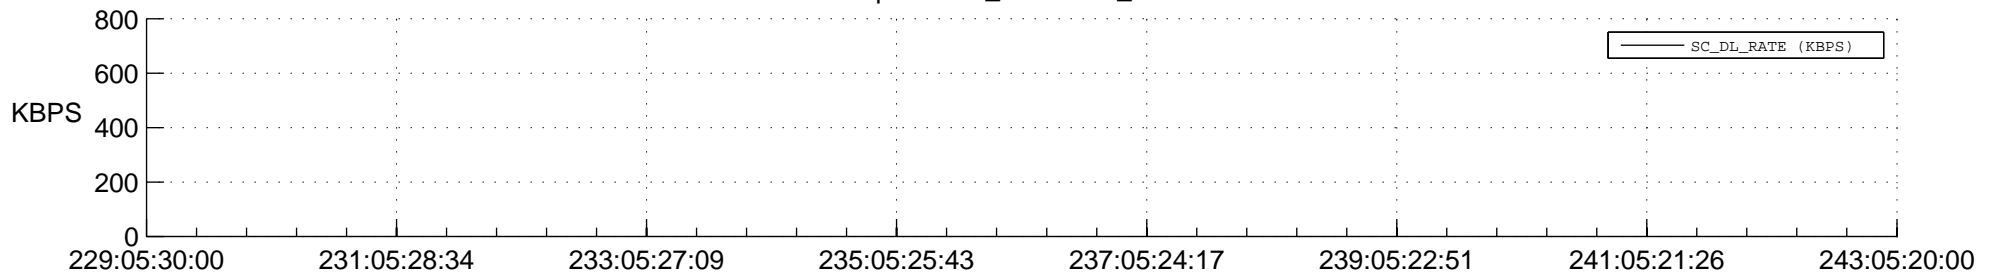

STEREO AHEAD SPACE WEATHER SSR PCT Full Prediction

SWAVES_Percent_Full_Prediction

IMPACT_Percent_Full_Prediction

PLASTIC_Percent_Full_Prediction

Spacecraft_DownLink_Rate

Ground Time (2015:229:05:30:00.000 -2015:243:05:20:00.000)