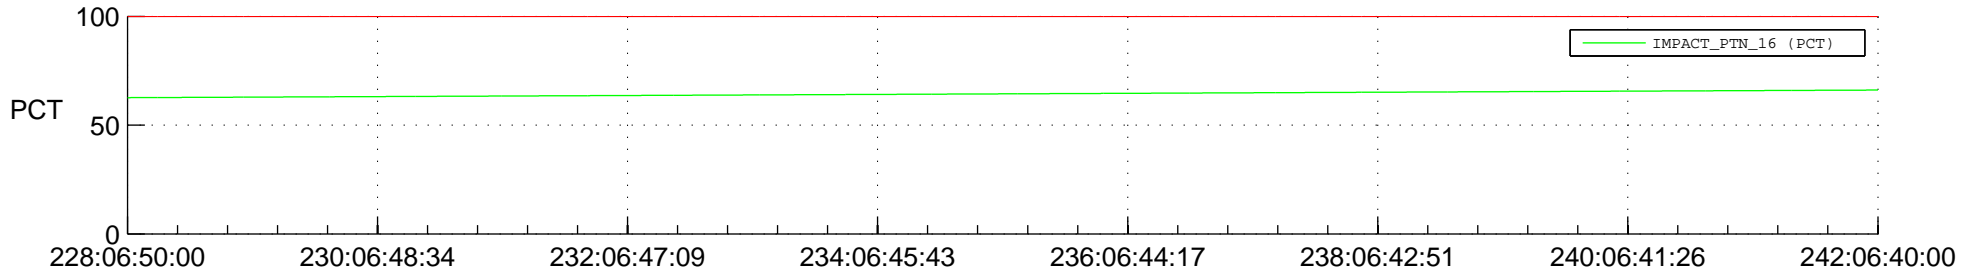

STEREO AHEAD SPACE WEATHER SSR PCT Full Prediction

SWAVES_Percent_Full_Prediction

IMPACT_Percent_Full_Prediction

PLASTIC_Percent_Full_Prediction

Spacecraft_DownLink_Rate

Ground Time (2015:228:06:50:00.000 -2015:242:06:40:00.000)