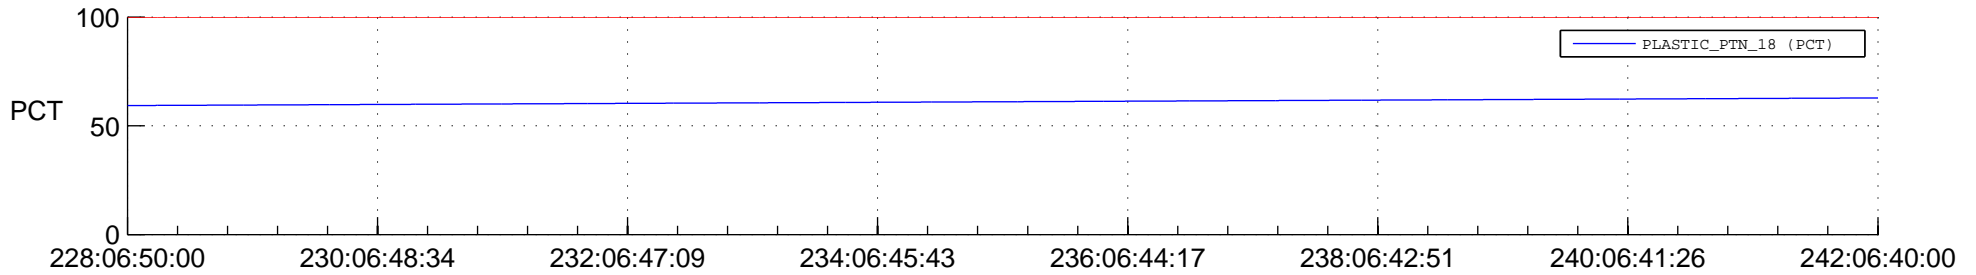

STEREO AHEAD SPACE WEATHER SSR PCT Full Prediction

SWAVES_Percent_Full_Prediction

IMPACT_Percent_Full_Prediction

PLASTIC_Percent_Full_Prediction

Spacecraft_DownLink_Rate

Ground Time (2015:228:06:50:00.000 -2015:242:06:40:00.000)