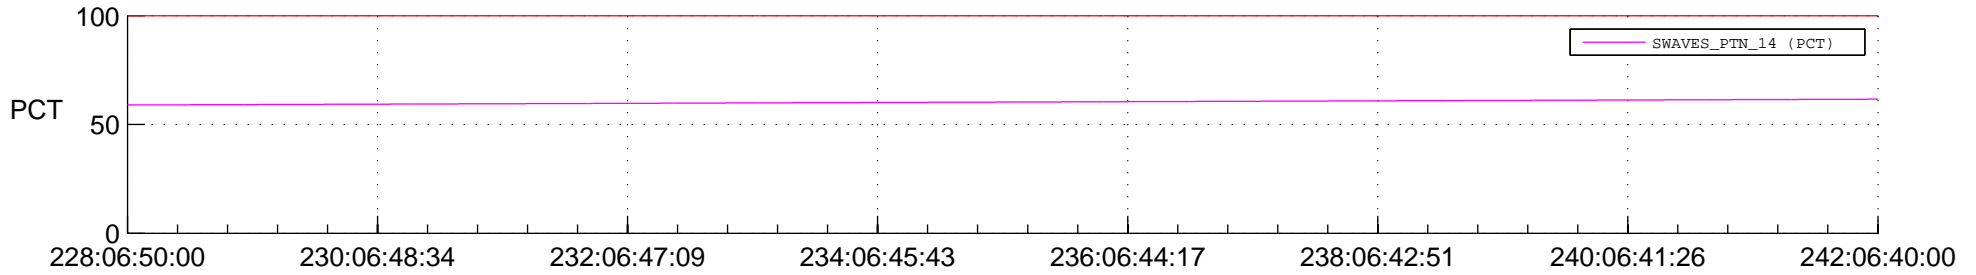

STEREO AHEAD SPACE WEATHER SSR PCT Full Prediction

SWAVES_Percent_Full_Prediction

IMPACT_Percent_Full_Prediction

PLASTIC_Percent_Full_Prediction

Spacecraft_DownLink_Rate

Ground Time (2015:228:06:50:00.000 -2015:242:06:40:00.000)