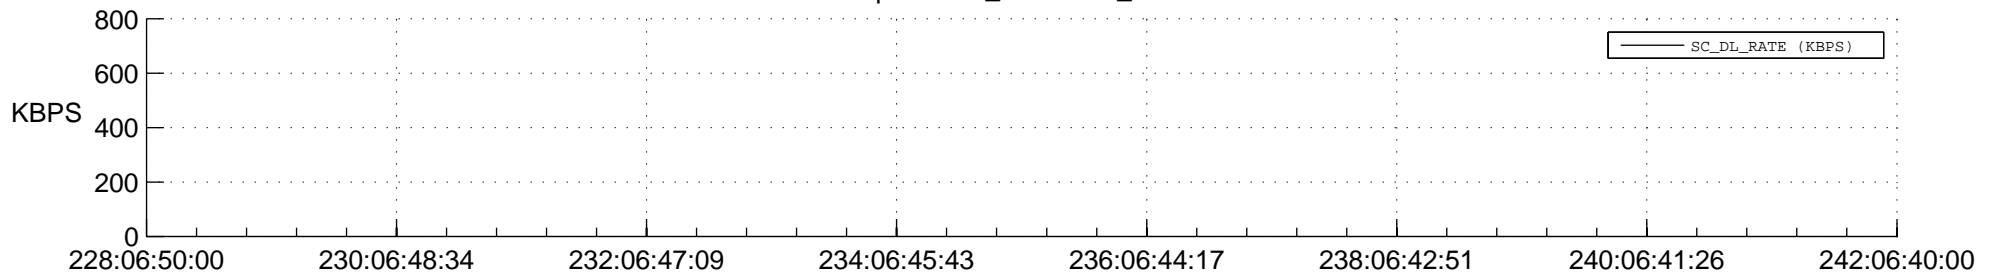

STEREO AHEAD SPACE WEATHER SSR PCT Full Prediction

SWAVES_Percent_Full_Prediction

IMPACT_Percent_Full_Prediction

PLASTIC_Percent_Full_Prediction

Spacecraft_DownLink_Rate

Ground Time (2015:228:06:50:00.000 -2015:242:06:40:00.000)