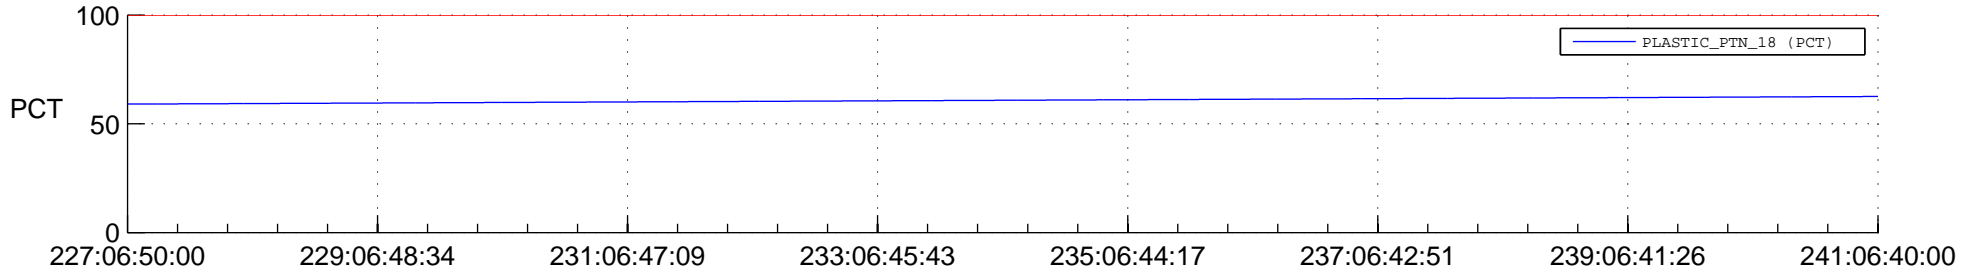

STEREO AHEAD SPACE WEATHER SSR PCT Full Prediction

SWAVES_Percent_Full_Prediction

IMPACT_Percent_Full_Prediction

PLASTIC_Percent_Full_Prediction

Spacecraft_DownLink_Rate

Ground Time (2015:227:06:50:00.000 -2015:241:06:40:00.000)