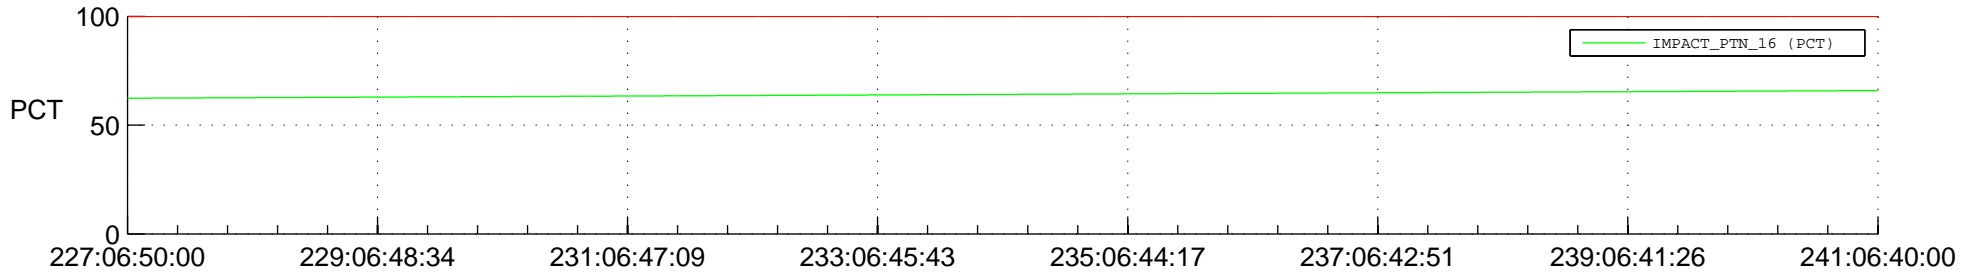

STEREO AHEAD SPACE WEATHER SSR PCT Full Prediction

SWAVES_Percent_Full_Prediction

IMPACT_Percent_Full_Prediction

PLASTIC_Percent_Full_Prediction

Spacecraft_DownLink_Rate

Ground Time (2015:227:06:50:00.000 -2015:241:06:40:00.000)