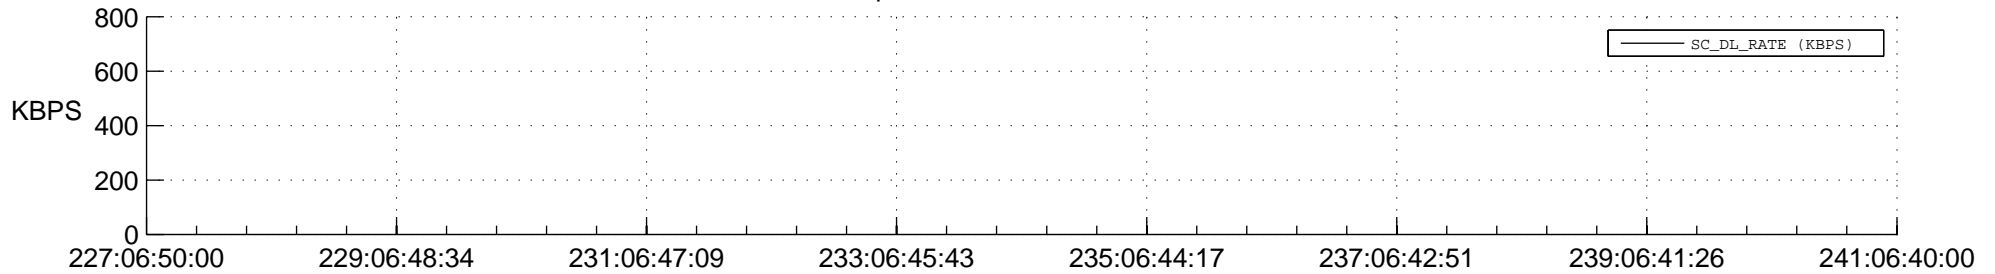

STEREO AHEAD SPACE WEATHER SSR PCT Full Prediction

SWAVES_Percent_Full_Prediction

IMPACT_Percent_Full_Prediction

PLASTIC_Percent_Full_Prediction

Spacecraft_DownLink_Rate

Ground Time (2015:227:06:50:00.000 -2015:241:06:40:00.000)