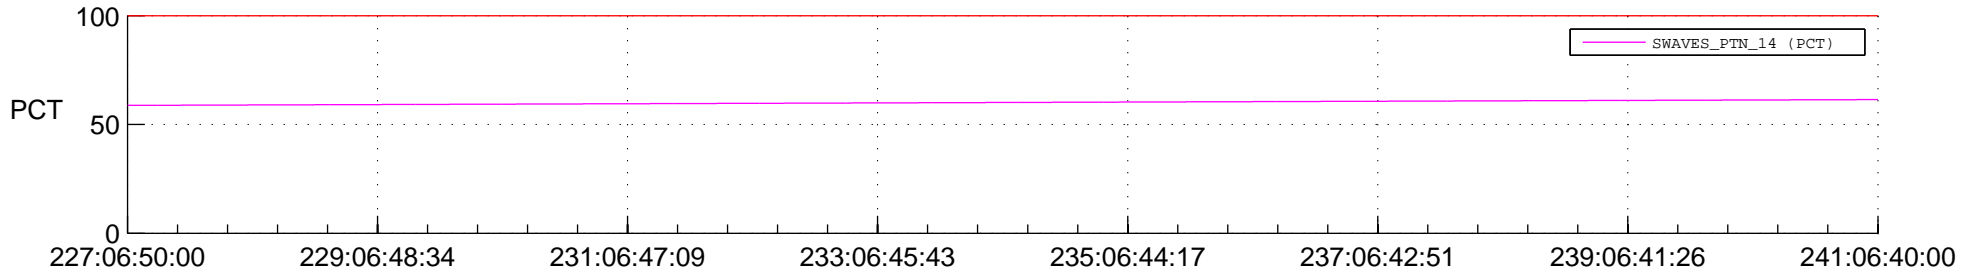

STEREO AHEAD SPACE WEATHER SSR PCT Full Prediction

SWAVES_Percent_Full_Prediction

IMPACT_Percent_Full_Prediction

PLASTIC_Percent_Full_Prediction

Spacecraft_DownLink_Rate

Ground Time (2015:227:06:50:00.000 -2015:241:06:40:00.000)