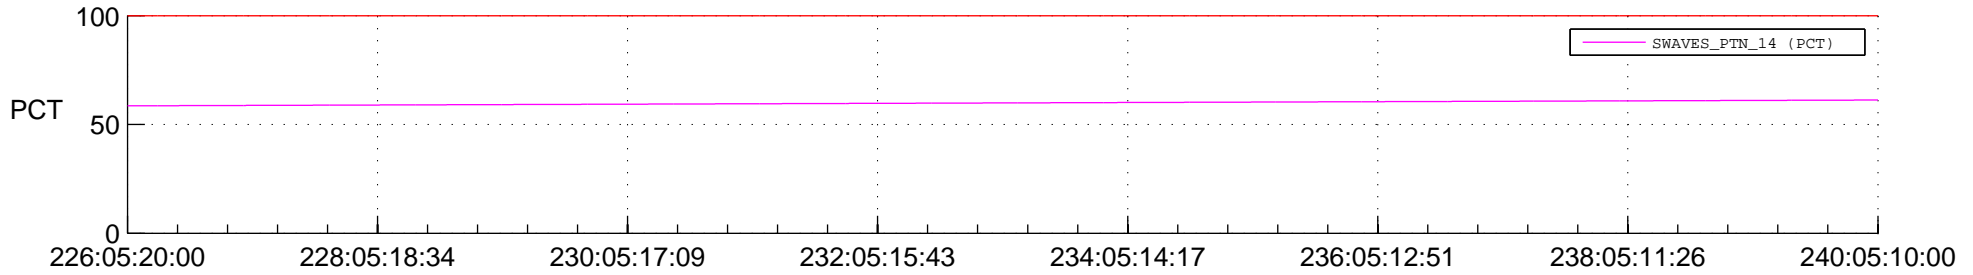

STEREO AHEAD SPACE WEATHER SSR PCT Full Prediction

SWAVES_Percent_Full_Prediction

IMPACT_Percent_Full_Prediction

PLASTIC_Percent_Full_Prediction

Spacecraft_DownLink_Rate

Ground Time (2015:226:05:20:00.000 -2015:240:05:10:00.000)