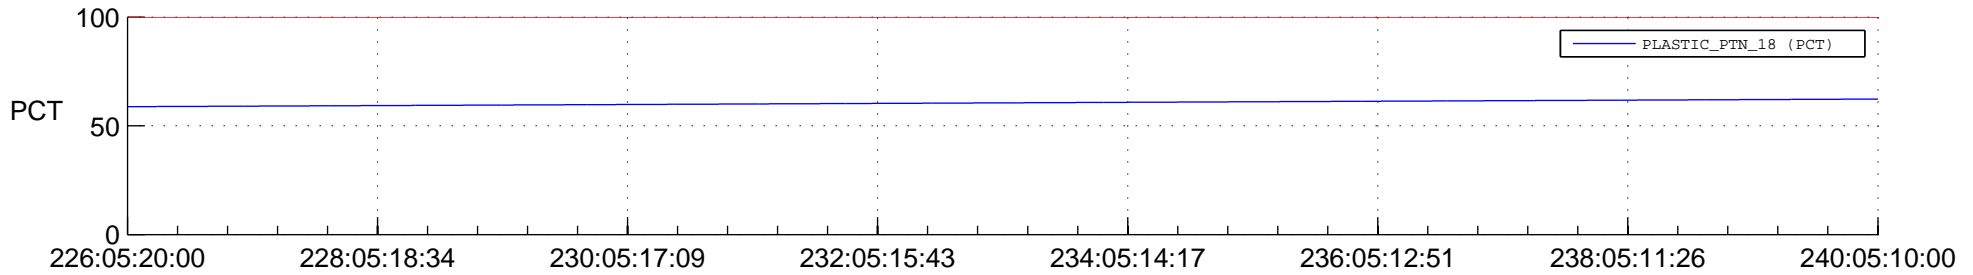

STEREO AHEAD SPACE WEATHER SSR PCT Full Prediction

SWAVES_Percent_Full_Prediction

IMPACT_Percent_Full_Prediction

PLASTIC_Percent_Full_Prediction

Spacecraft_DownLink_Rate

Ground Time (2015:226:05:20:00.000 -2015:240:05:10:00.000)