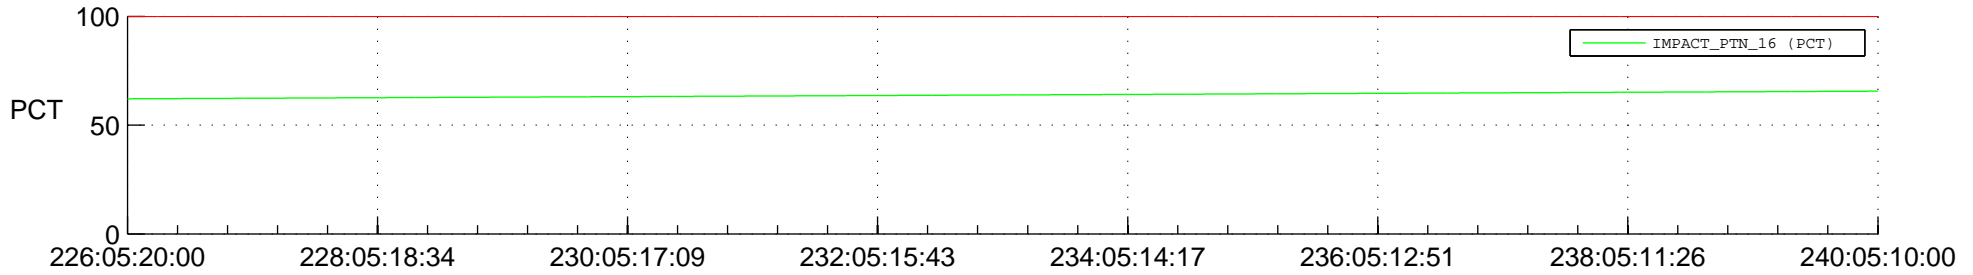

STEREO AHEAD SPACE WEATHER SSR PCT Full Prediction

SWAVES_Percent_Full_Prediction

IMPACT_Percent_Full_Prediction

PLASTIC_Percent_Full_Prediction

Spacecraft_DownLink_Rate

Ground Time (2015:226:05:20:00.000 -2015:240:05:10:00.000)