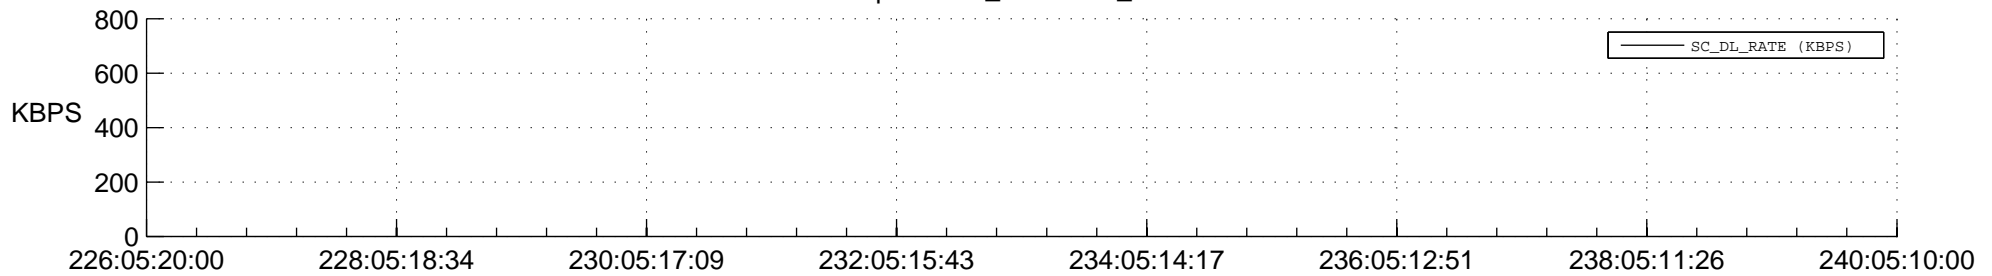

STEREO AHEAD SPACE WEATHER SSR PCT Full Prediction

SWAVES_Percent_Full_Prediction

IMPACT_Percent_Full_Prediction

PLASTIC_Percent_Full_Prediction

Spacecraft_DownLink_Rate

Ground Time (2015:226:05:20:00.000 -2015:240:05:10:00.000)