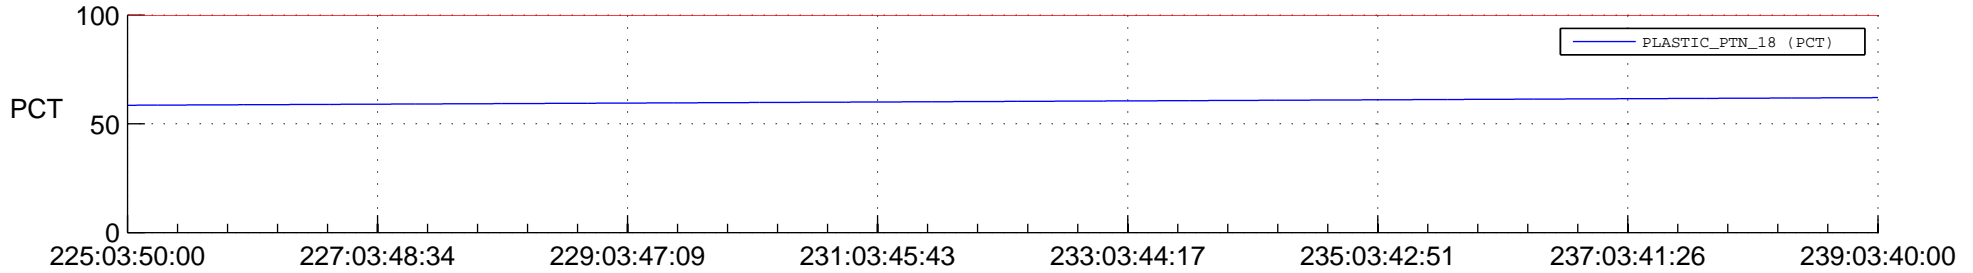

STEREO AHEAD SPACE WEATHER SSR PCT Full Prediction

SWAVES_Percent_Full_Prediction

IMPACT_Percent_Full_Prediction

PLASTIC_Percent_Full_Prediction

Spacecraft_DownLink_Rate

Ground Time (2015:225:03:50:00.000 -2015:239:03:40:00.000)