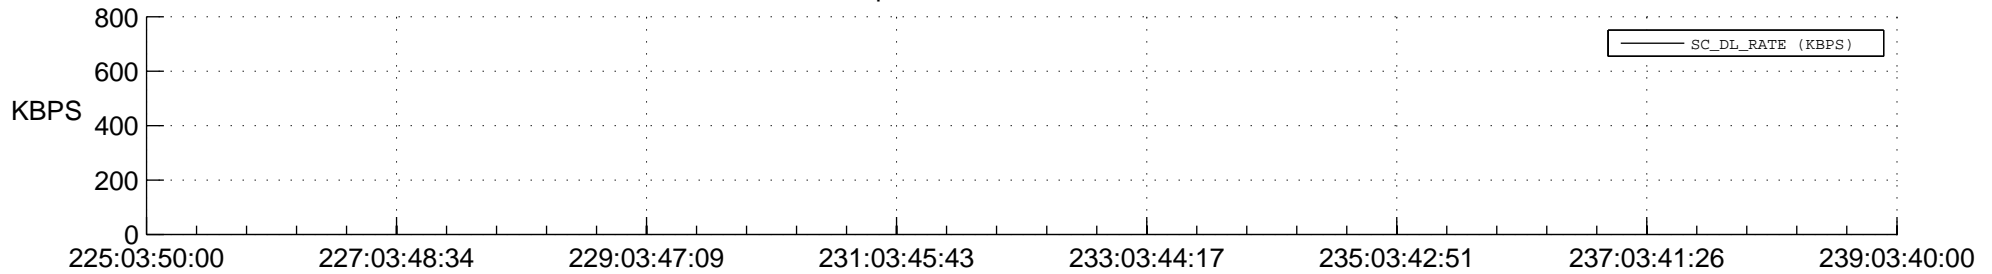

STEREO AHEAD SPACE WEATHER SSR PCT Full Prediction

SWAVES_Percent_Full_Prediction

IMPACT_Percent_Full_Prediction

PLASTIC_Percent_Full_Prediction

Spacecraft_DownLink_Rate

Ground Time (2015:225:03:50:00.000 -2015:239:03:40:00.000)