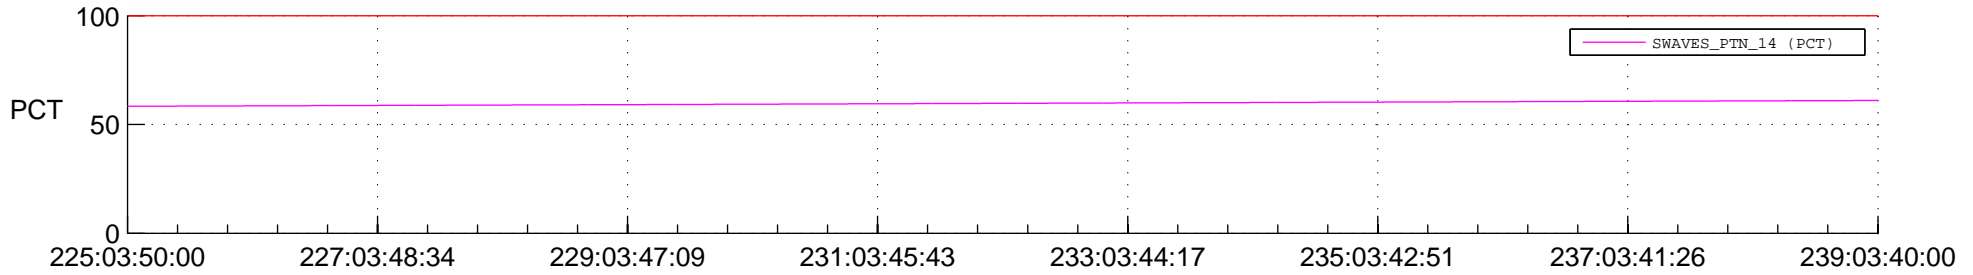

STEREO AHEAD SPACE WEATHER SSR PCT Full Prediction

SWAVES_Percent_Full_Prediction

IMPACT_Percent_Full_Prediction

PLASTIC_Percent_Full_Prediction

Spacecraft_DownLink_Rate

Ground Time (2015:225:03:50:00.000 -2015:239:03:40:00.000)