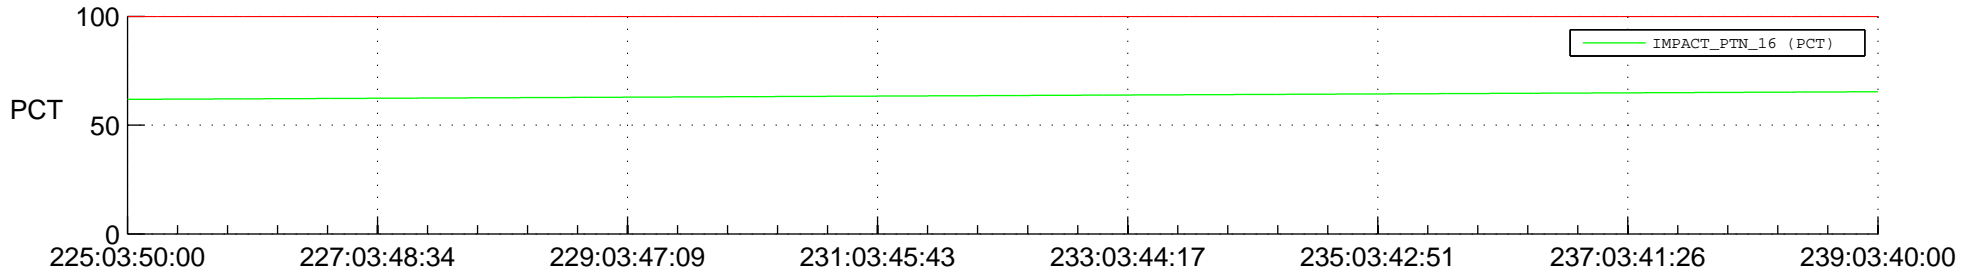

STEREO AHEAD SPACE WEATHER SSR PCT Full Prediction

SWAVES_Percent_Full_Prediction

IMPACT_Percent_Full_Prediction

PLASTIC_Percent_Full_Prediction

Spacecraft_DownLink_Rate

Ground Time (2015:225:03:50:00.000 -2015:239:03:40:00.000)