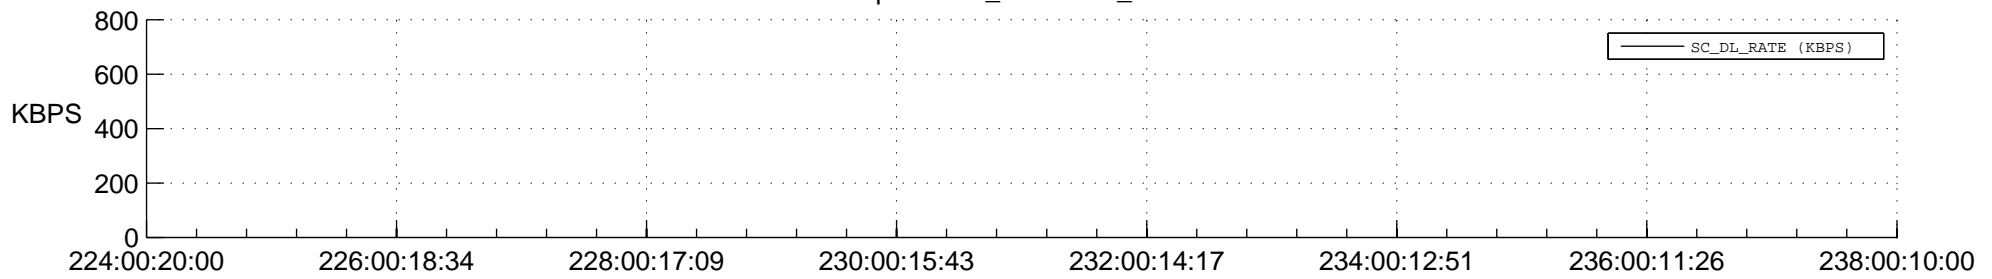

## Spacecraft\_DownLink\_Rate

Ground Time (2015:224:00:20:00.000 -2015:238:00:10:00.000)