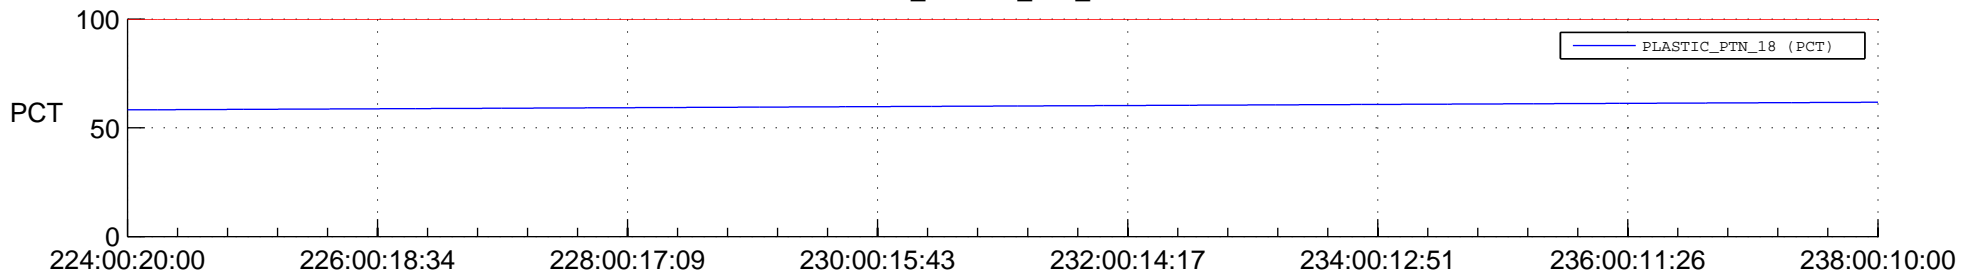

## Spacecraft\_DownLink\_Rate

Ground Time (2015:224:00:20:00.000 -2015:238:00:10:00.000)