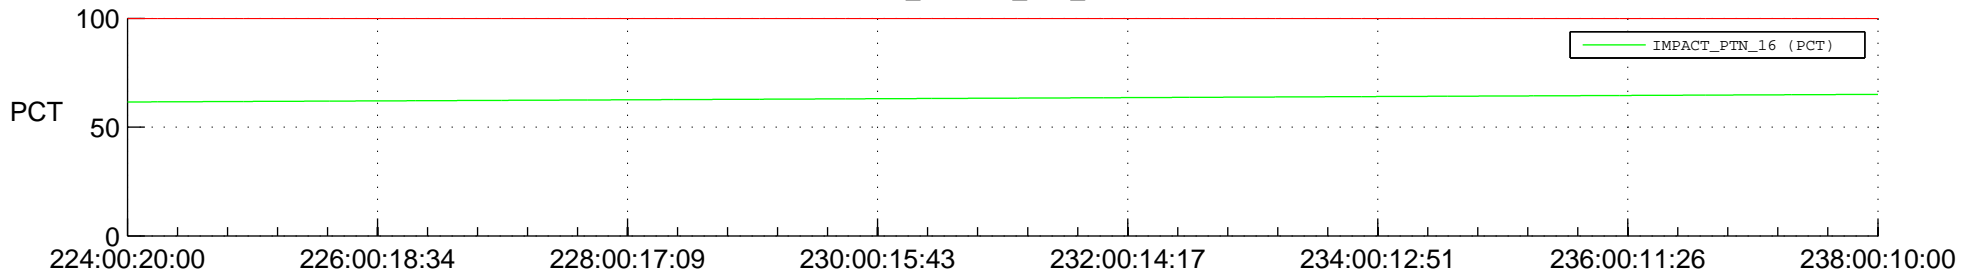

IMPACT_Percent_Full_Prediction