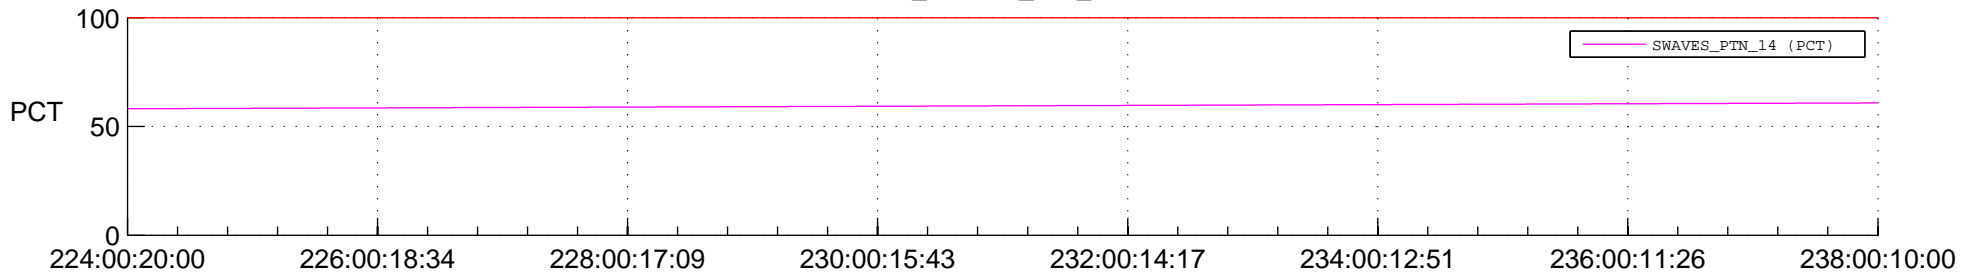

STEREO AHEAD SPACE WEATHER SSR PCT Full Prediction

SWAVES_Percent_Full_Prediction