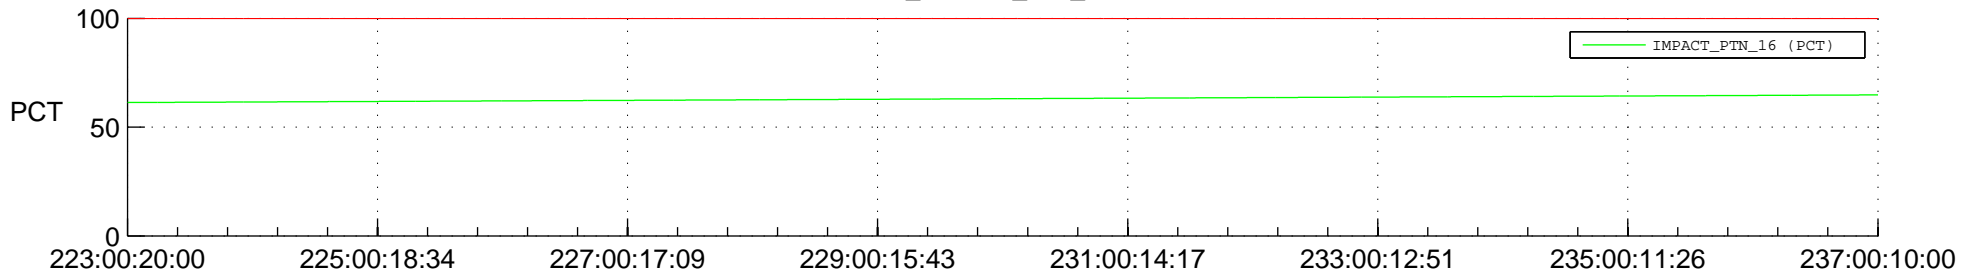

STEREO AHEAD SPACE WEATHER SSR PCT Full Prediction

SWAVES_Percent_Full_Prediction

IMPACT_Percent_Full_Prediction

PLASTIC_Percent_Full_Prediction

Spacecraft_DownLink_Rate

Ground Time (2015:223:00:20:00.000 -2015:237:00:10:00.000)