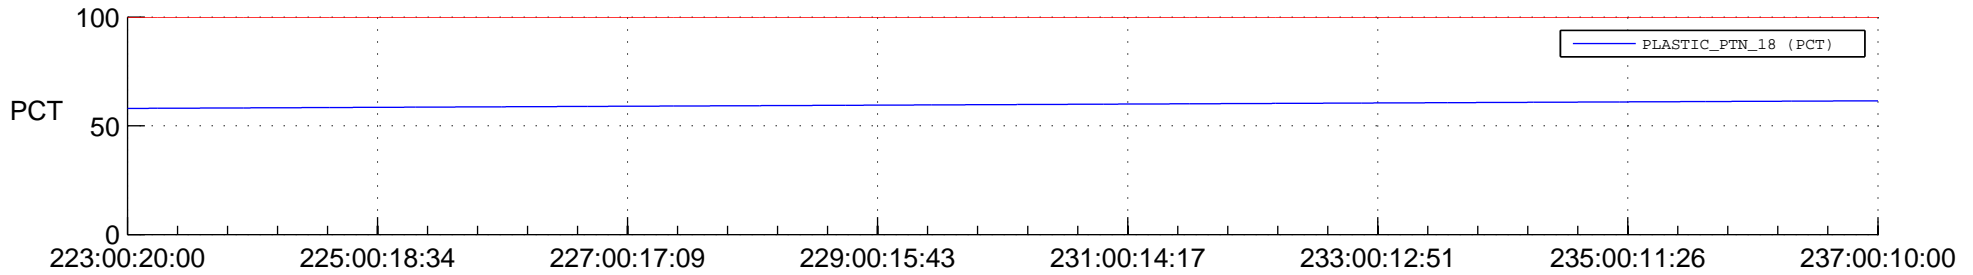

STEREO AHEAD SPACE WEATHER SSR PCT Full Prediction

SWAVES_Percent_Full_Prediction

IMPACT_Percent_Full_Prediction

PLASTIC_Percent_Full_Prediction

Spacecraft_DownLink_Rate

Ground Time (2015:223:00:20:00.000 -2015:237:00:10:00.000)