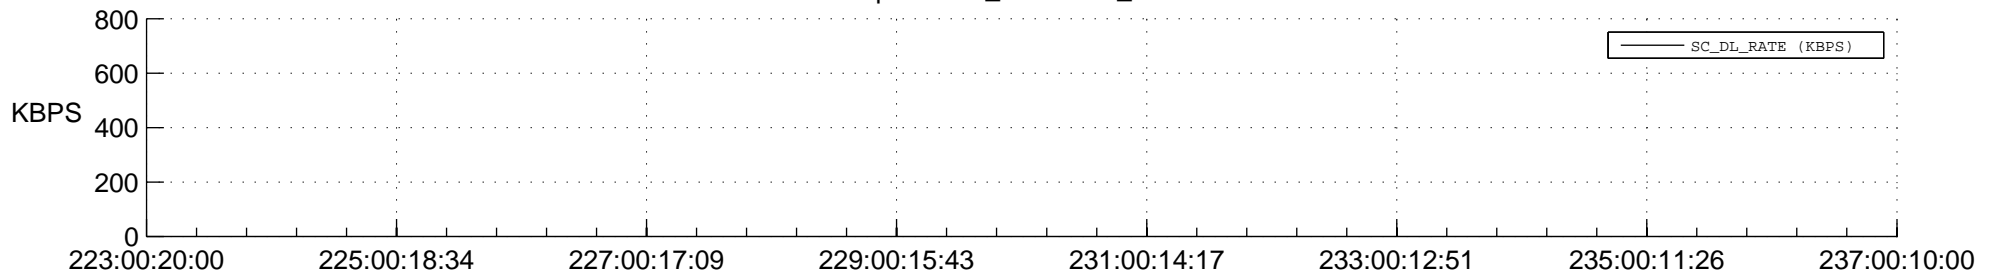

STEREO AHEAD SPACE WEATHER SSR PCT Full Prediction

SWAVES_Percent_Full_Prediction

IMPACT_Percent_Full_Prediction

PLASTIC_Percent_Full_Prediction

Spacecraft_DownLink_Rate

Ground Time (2015:223:00:20:00.000 -2015:237:00:10:00.000)