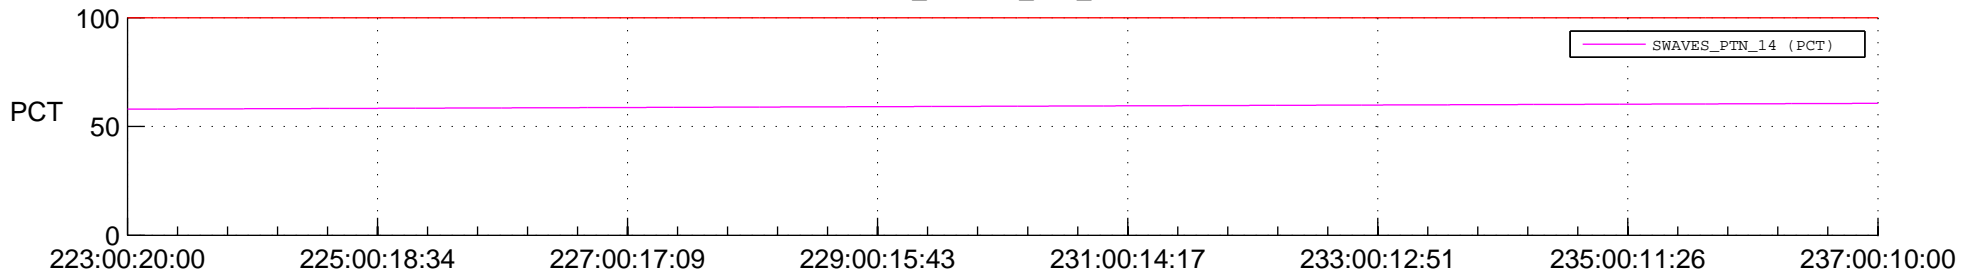

STEREO AHEAD SPACE WEATHER SSR PCT Full Prediction

SWAVES_Percent_Full_Prediction

IMPACT_Percent_Full_Prediction

PLASTIC_Percent_Full_Prediction

Spacecraft_DownLink_Rate

Ground Time (2015:223:00:20:00.000 -2015:237:00:10:00.000)