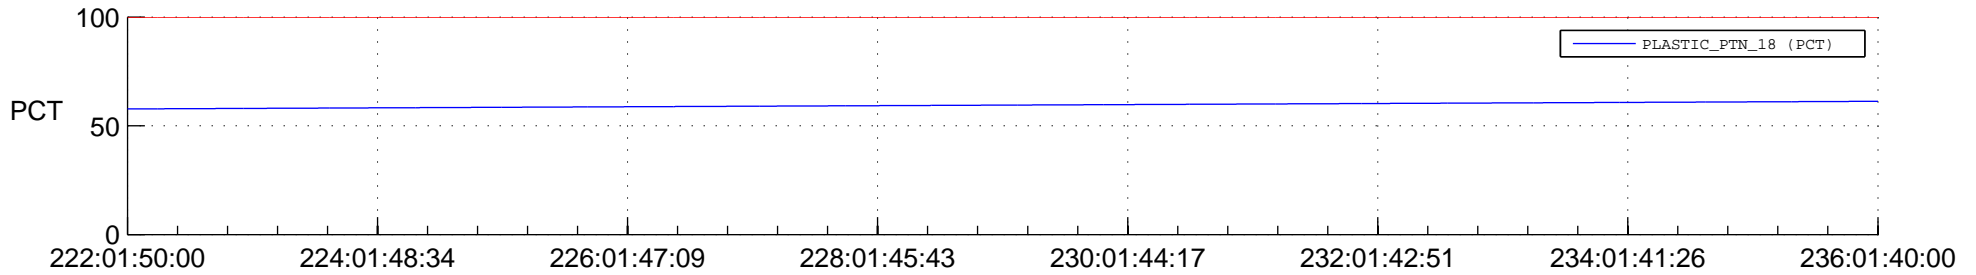

## SWAVES\_Percent\_Full\_Prediction

## Spacecraft\_DownLink\_Rate

Ground Time (2015:222:01:50:00.000 -2015:236:01:40:00.000)