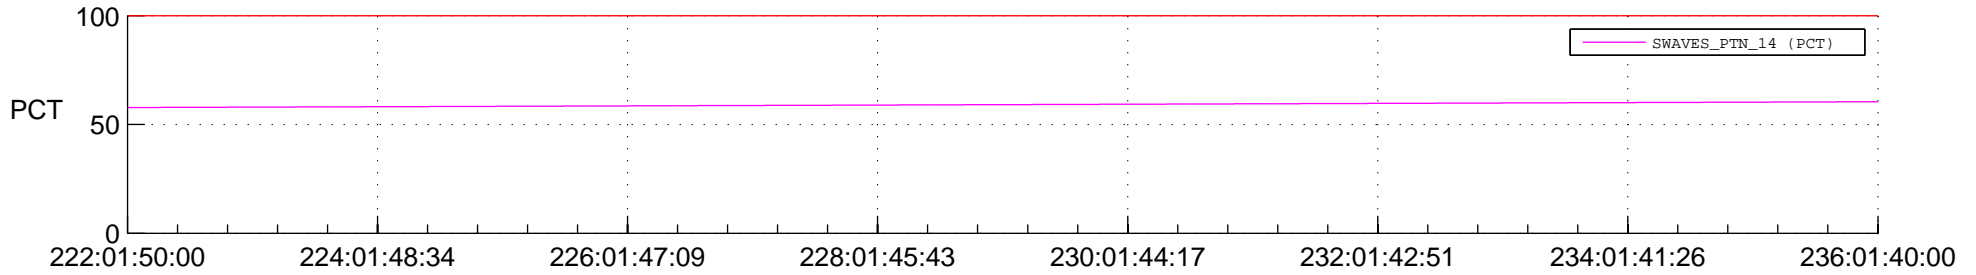

STEREO AHEAD SPACE WEATHER SSR PCT Full Prediction

SWAVES_Percent_Full_Prediction