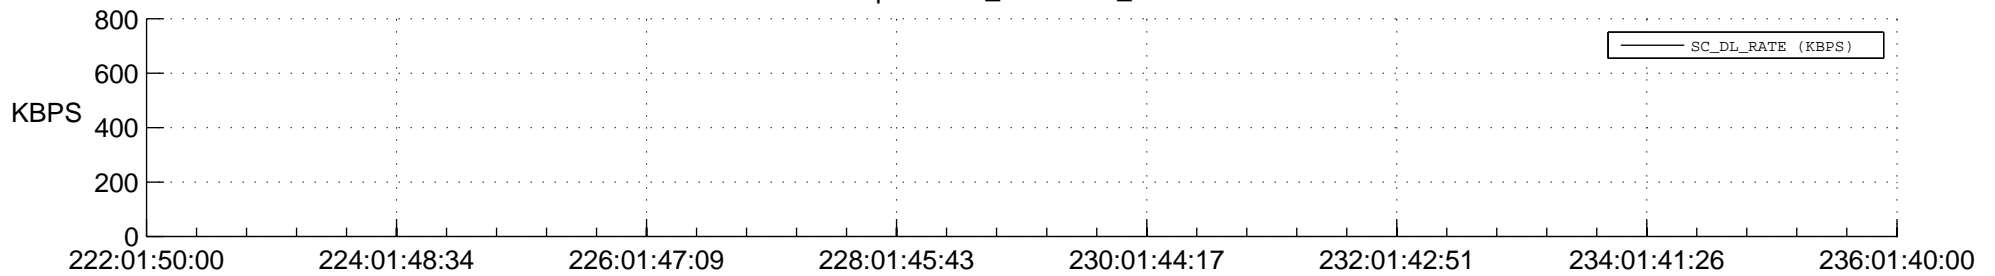

## Spacecraft\_DownLink\_Rate

Ground Time (2015:222:01:50:00.000 -2015:236:01:40:00.000)