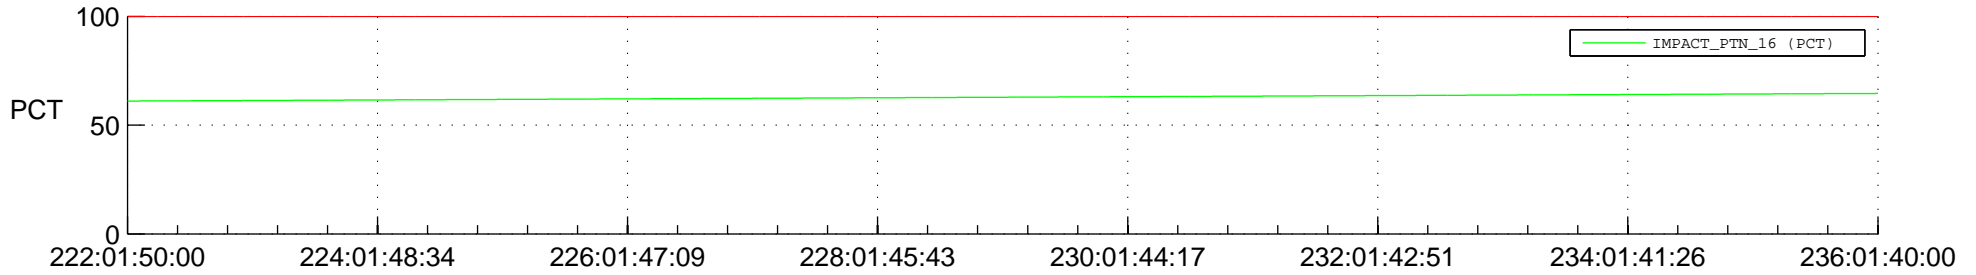

IMPACT_Percent_Full_Prediction