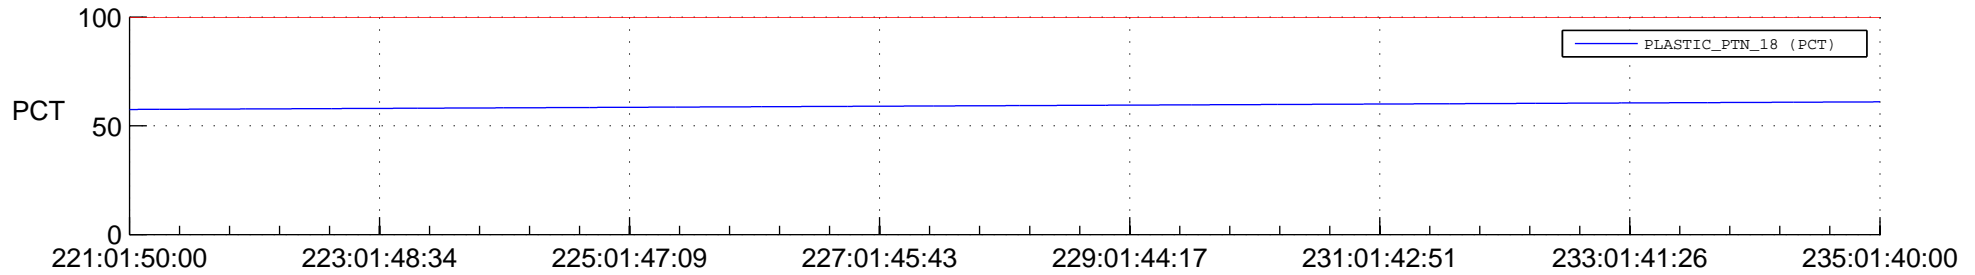

STEREO AHEAD SPACE WEATHER SSR PCT Full Prediction

SWAVES_Percent_Full_Prediction

IMPACT_Percent_Full_Prediction

PLASTIC_Percent_Full_Prediction

Spacecraft_DownLink_Rate

Ground Time (2015:221:01:50:00.000 -2015:235:01:40:00.000)