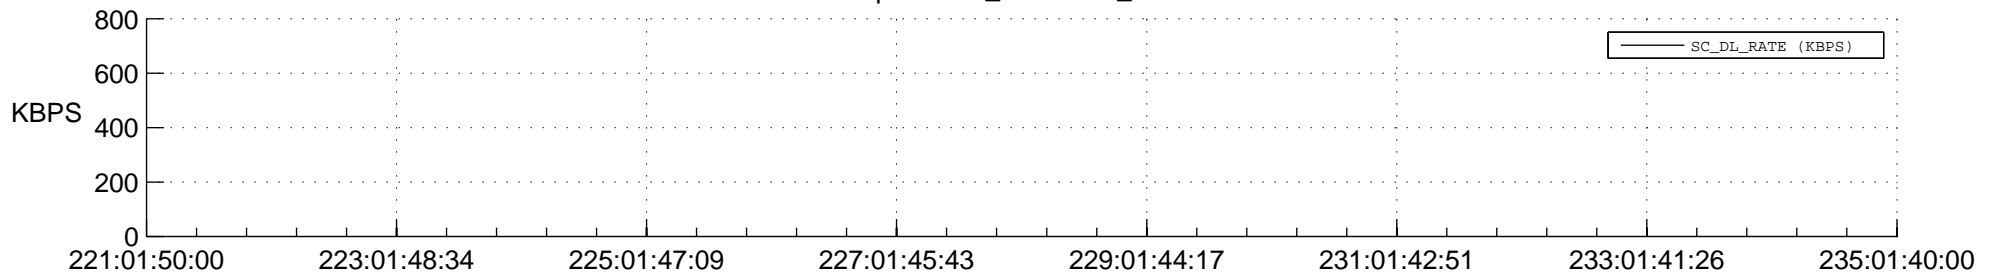

STEREO AHEAD SPACE WEATHER SSR PCT Full Prediction

SWAVES_Percent_Full_Prediction

IMPACT_Percent_Full_Prediction

PLASTIC_Percent_Full_Prediction

Spacecraft_DownLink_Rate

Ground Time (2015:221:01:50:00.000 -2015:235:01:40:00.000)