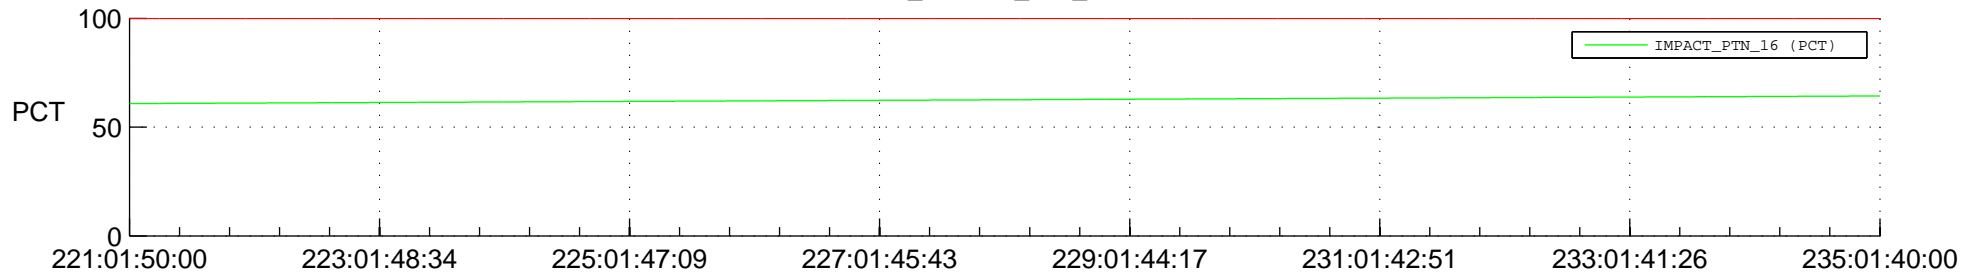

STEREO AHEAD SPACE WEATHER SSR PCT Full Prediction

SWAVES_Percent_Full_Prediction

IMPACT_Percent_Full_Prediction

PLASTIC_Percent_Full_Prediction

Spacecraft_DownLink_Rate

Ground Time (2015:221:01:50:00.000 -2015:235:01:40:00.000)