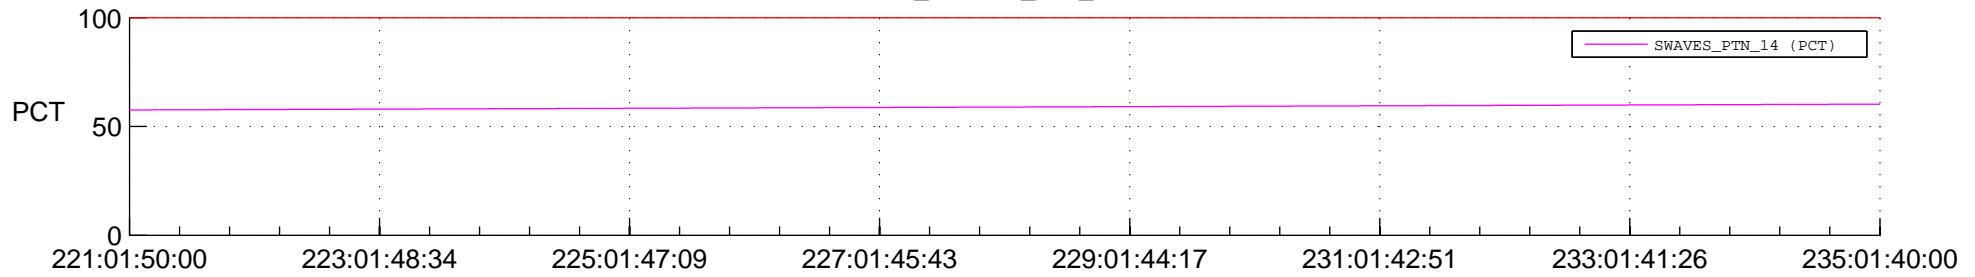

STEREO AHEAD SPACE WEATHER SSR PCT Full Prediction

SWAVES_Percent_Full_Prediction

IMPACT_Percent_Full_Prediction

PLASTIC_Percent_Full_Prediction

Spacecraft_DownLink_Rate

Ground Time (2015:221:01:50:00.000 -2015:235:01:40:00.000)