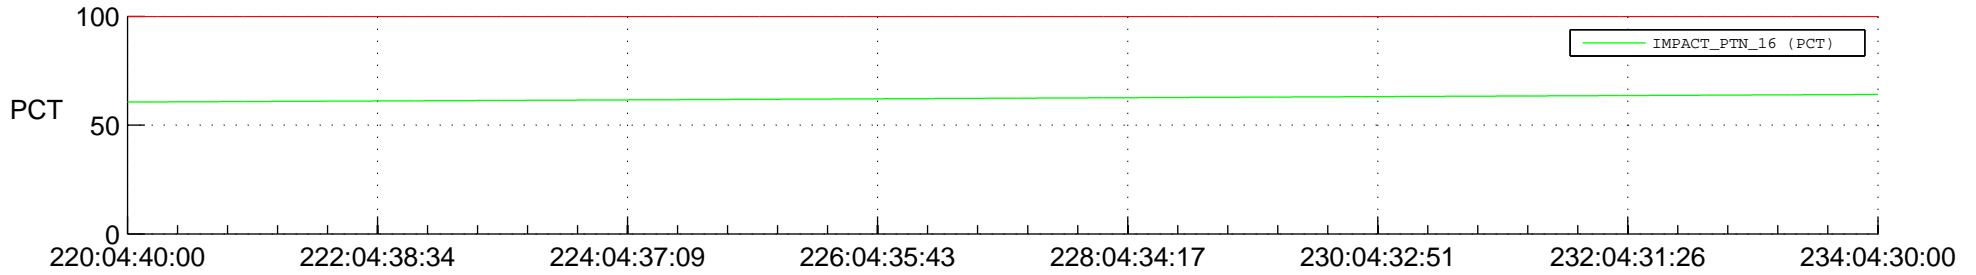

IMPACT_Percent_Full_Prediction