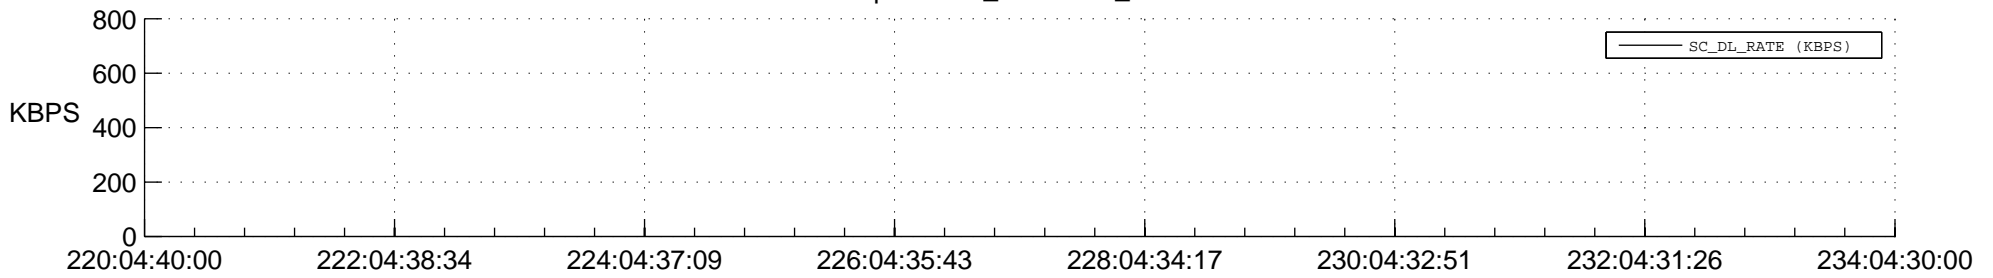

## Spacecraft\_DownLink\_Rate

Ground Time (2015:220:04:40:00.000 -2015:234:04:30:00.000)