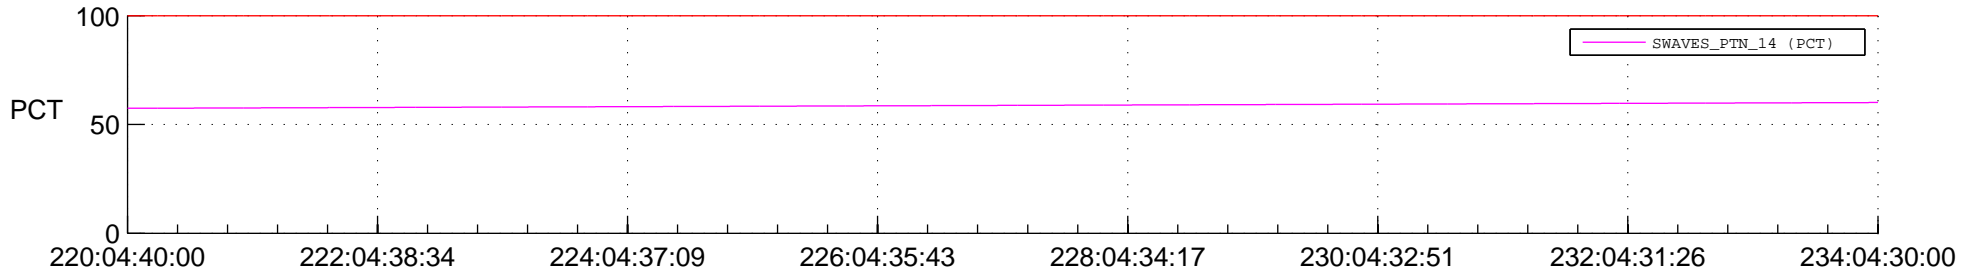

STEREO AHEAD SPACE WEATHER SSR PCT Full Prediction

SWAVES_Percent_Full_Prediction