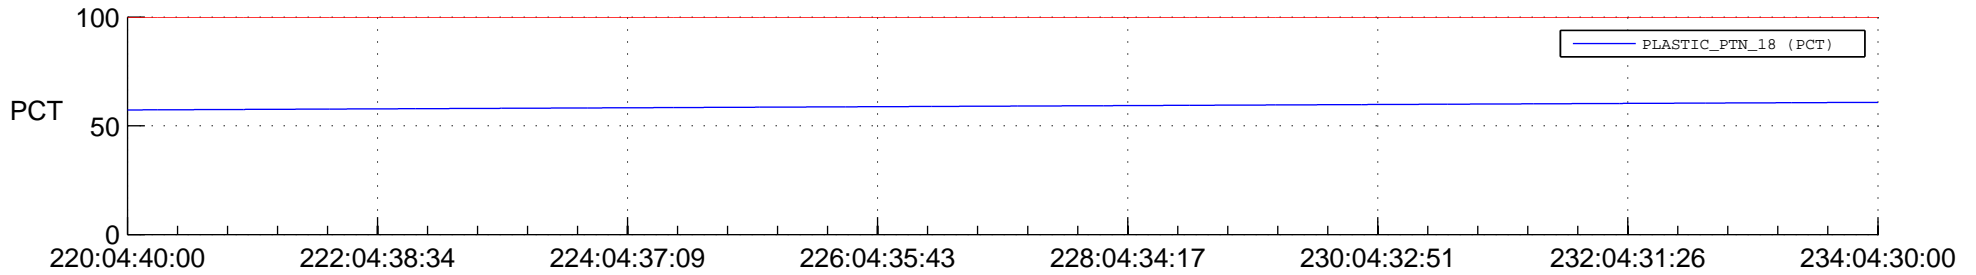

## SWAVES\_Percent\_Full\_Prediction

## Spacecraft\_DownLink\_Rate

Ground Time (2015:220:04:40:00.000 -2015:234:04:30:00.000)