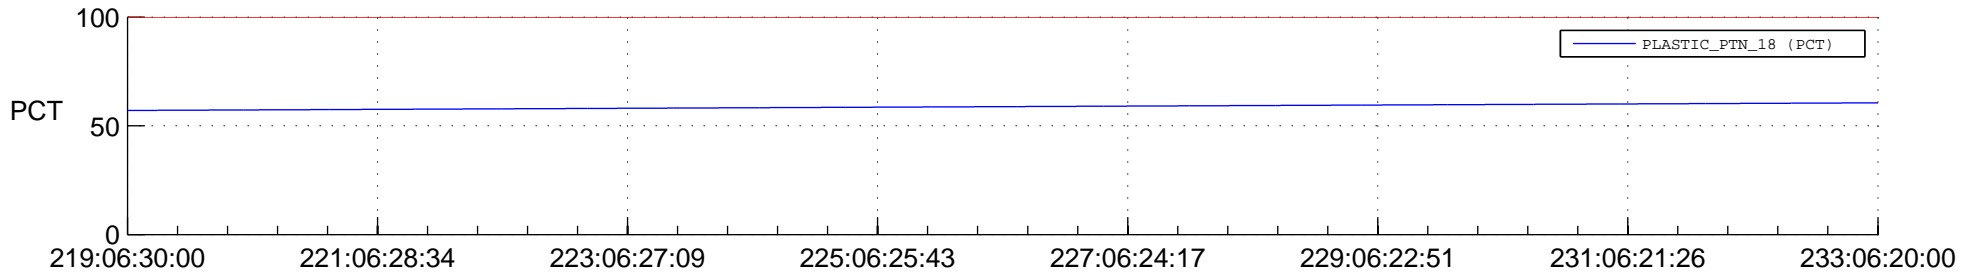

## Spacecraft\_DownLink\_Rate

Ground Time (2015:219:06:30:00.000 -2015:233:06:20:00.000)