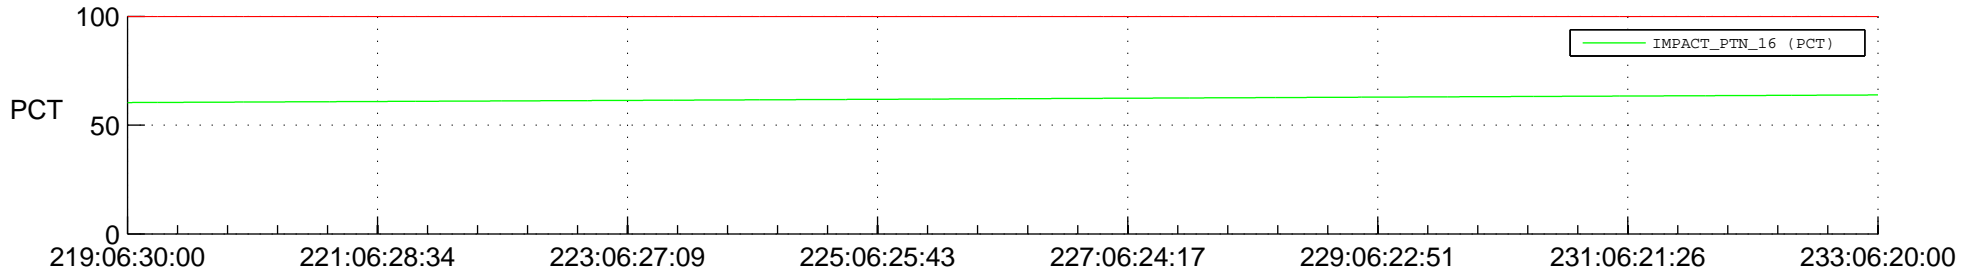

IMPACT_Percent_Full_Prediction