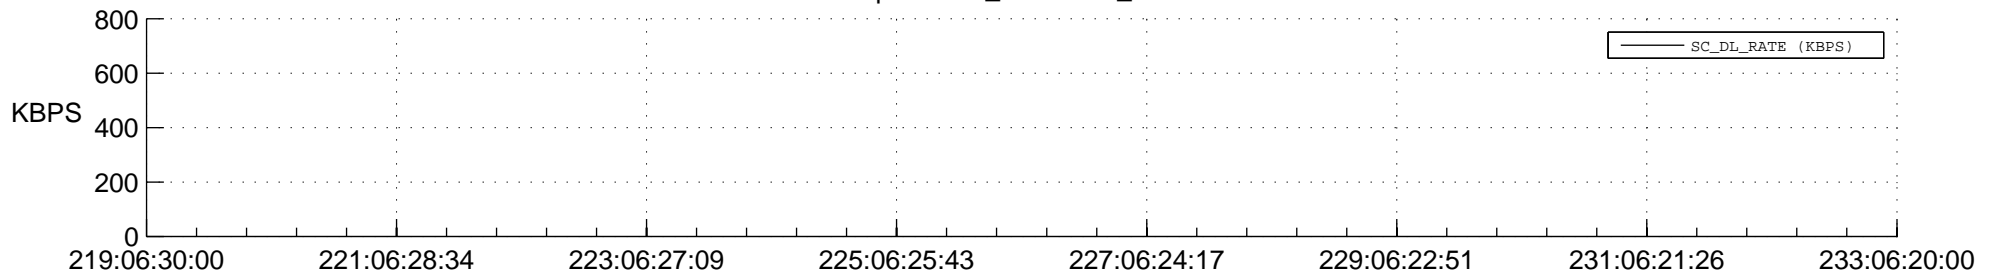

## Spacecraft\_DownLink\_Rate

Ground Time (2015:219:06:30:00.000 -2015:233:06:20:00.000)