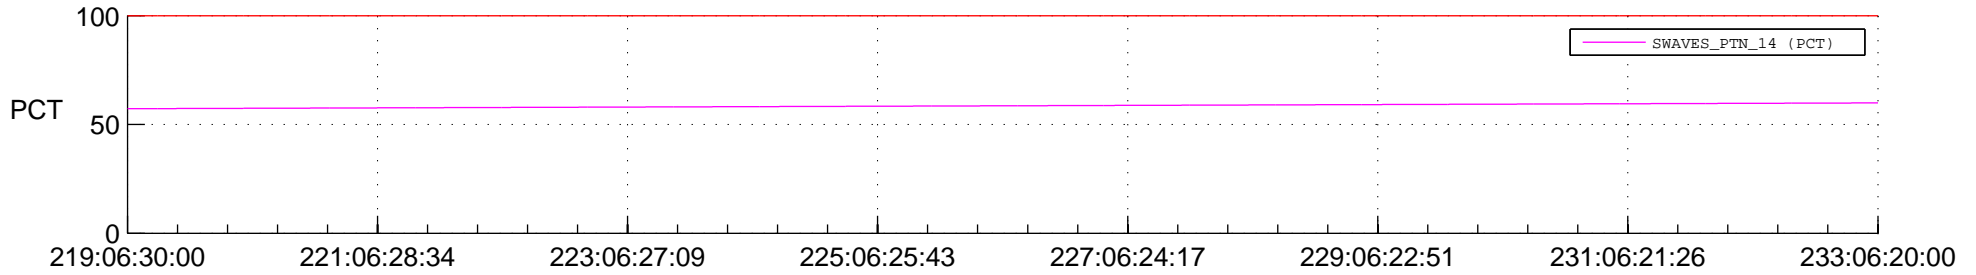

STEREO AHEAD SPACE WEATHER SSR PCT Full Prediction

SWAVES_Percent_Full_Prediction