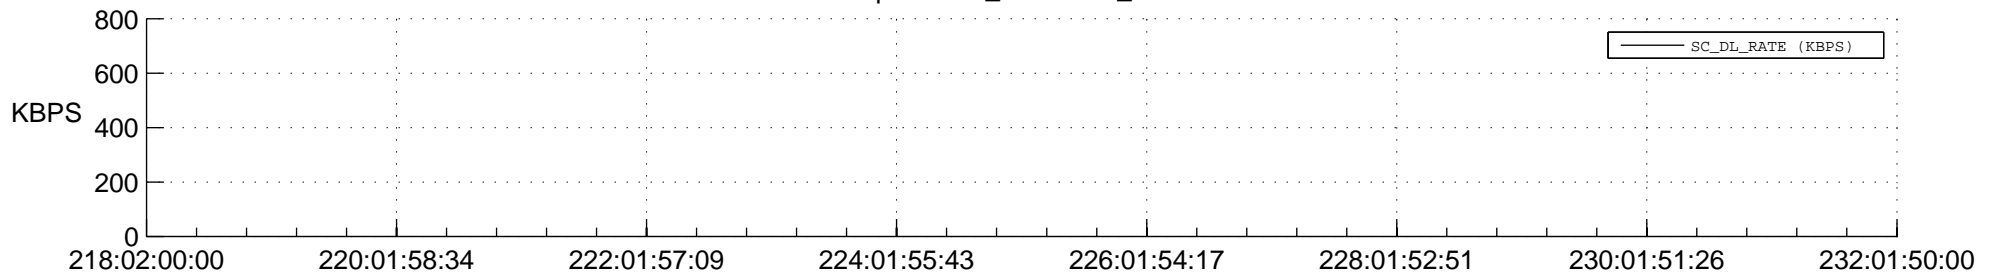

STEREO AHEAD SPACE WEATHER SSR PCT Full Prediction

SWAVES_Percent_Full_Prediction

IMPACT_Percent_Full_Prediction

PLASTIC_Percent_Full_Prediction

Spacecraft_DownLink_Rate

Ground Time (2015:218:02:00:00.000 -2015:232:01:50:00.000)