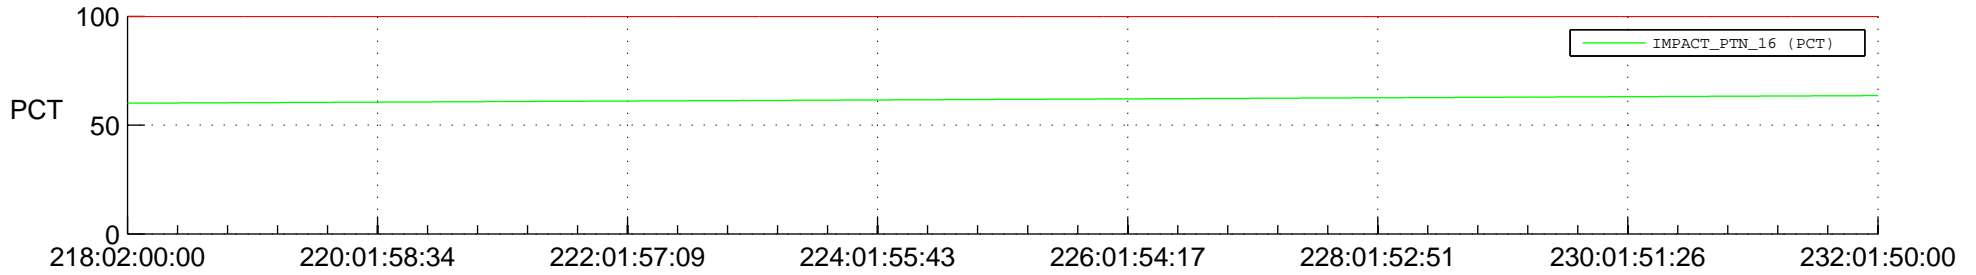

STEREO AHEAD SPACE WEATHER SSR PCT Full Prediction

SWAVES_Percent_Full_Prediction

IMPACT_Percent_Full_Prediction

PLASTIC_Percent_Full_Prediction

Spacecraft_DownLink_Rate

Ground Time (2015:218:02:00:00.000 -2015:232:01:50:00.000)