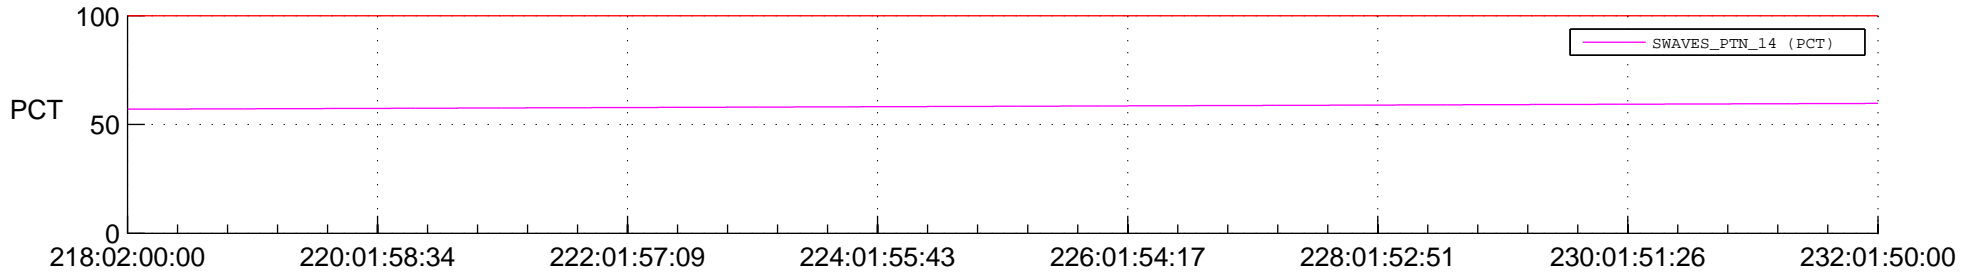

STEREO AHEAD SPACE WEATHER SSR PCT Full Prediction

SWAVES_Percent_Full_Prediction

IMPACT_Percent_Full_Prediction

PLASTIC_Percent_Full_Prediction

Spacecraft_DownLink_Rate

Ground Time (2015:218:02:00:00.000 -2015:232:01:50:00.000)