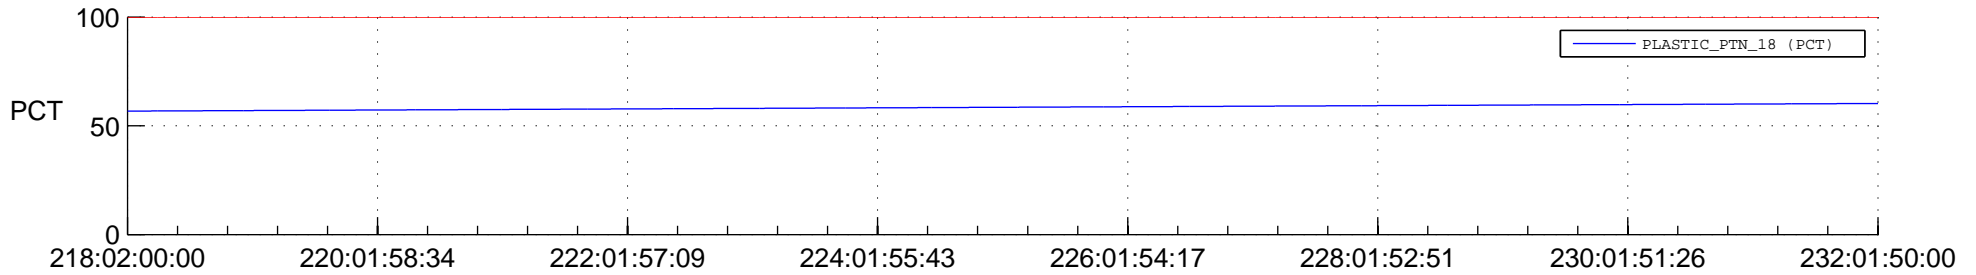

STEREO AHEAD SPACE WEATHER SSR PCT Full Prediction

SWAVES_Percent_Full_Prediction

IMPACT_Percent_Full_Prediction

PLASTIC_Percent_Full_Prediction

Spacecraft_DownLink_Rate

Ground Time (2015:218:02:00:00.000 -2015:232:01:50:00.000)