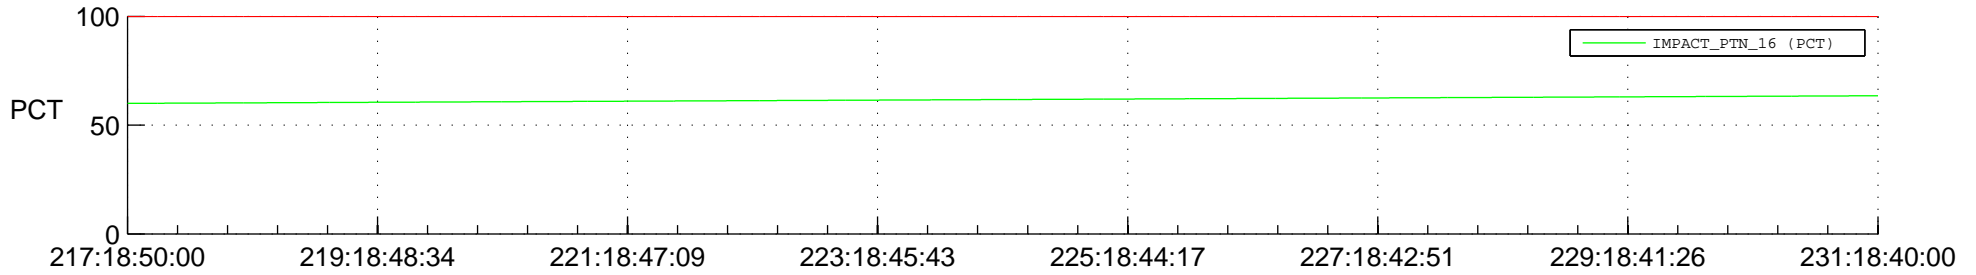

IMPACT_Percent_Full_Prediction