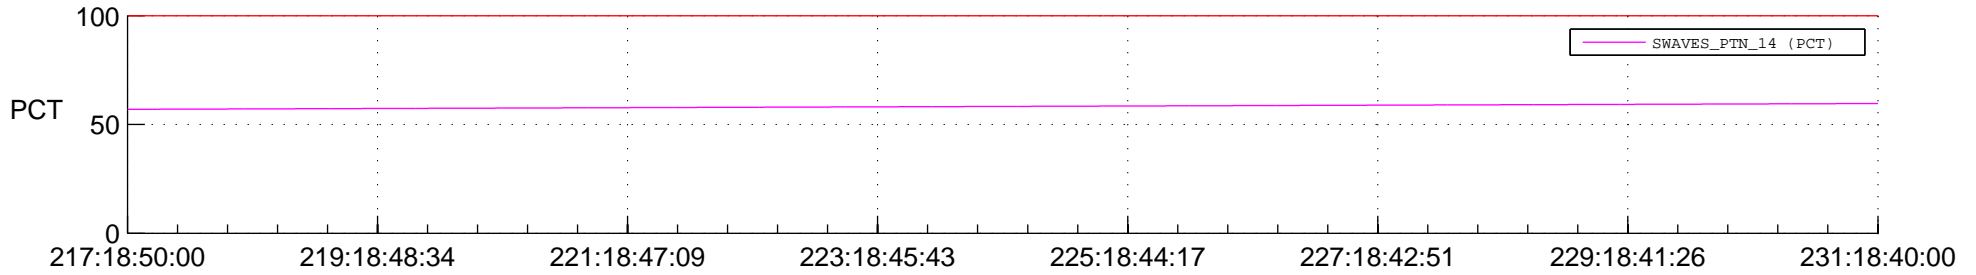

STEREO AHEAD SPACE WEATHER SSR PCT Full Prediction

SWAVES_Percent_Full_Prediction