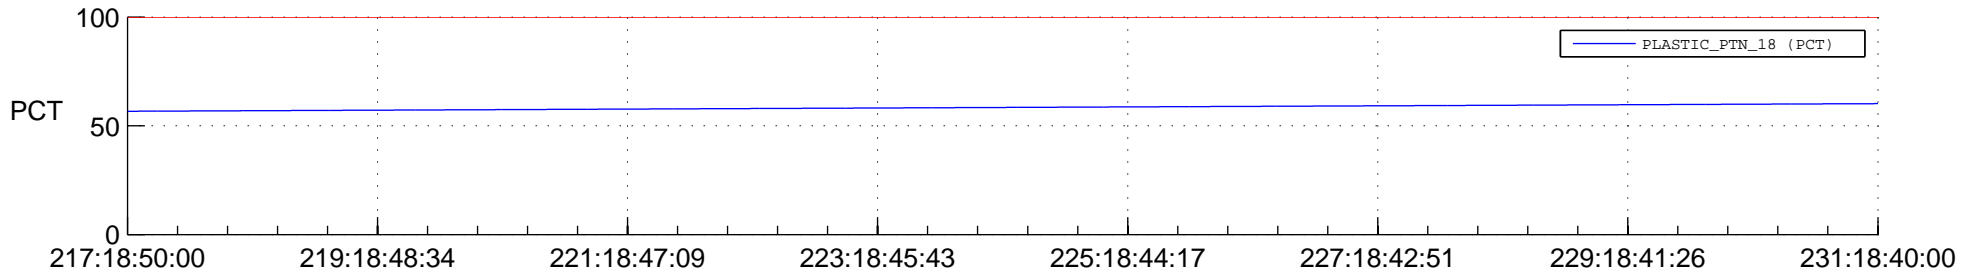

## SWAVES\_Percent\_Full\_Prediction

## Spacecraft\_DownLink\_Rate

Ground Time (2015:217:18:50:00.000 -2015:231:18:40:00.000)