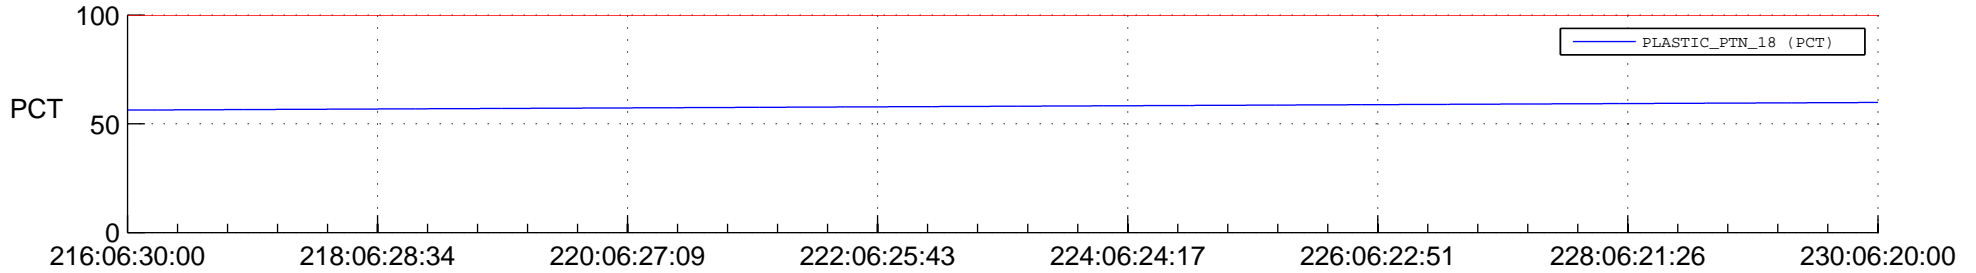

STEREO AHEAD SPACE WEATHER SSR PCT Full Prediction

SWAVES_Percent_Full_Prediction

IMPACT_Percent_Full_Prediction

PLASTIC_Percent_Full_Prediction

Spacecraft_DownLink_Rate

Ground Time (2015:216:06:30:00.000 -2015:230:06:20:00.000)