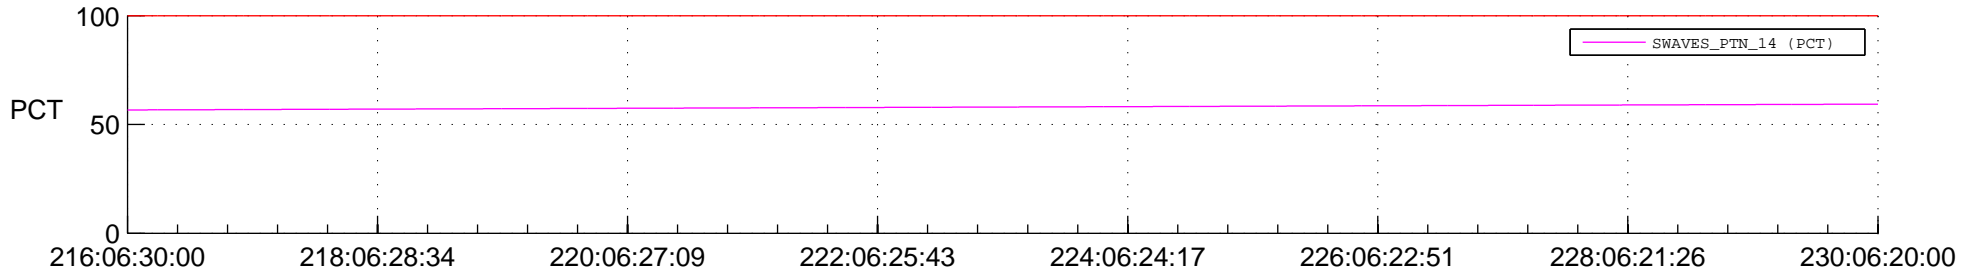

STEREO AHEAD SPACE WEATHER SSR PCT Full Prediction

SWAVES_Percent_Full_Prediction

IMPACT_Percent_Full_Prediction

PLASTIC_Percent_Full_Prediction

Spacecraft_DownLink_Rate

Ground Time (2015:216:06:30:00.000 -2015:230:06:20:00.000)