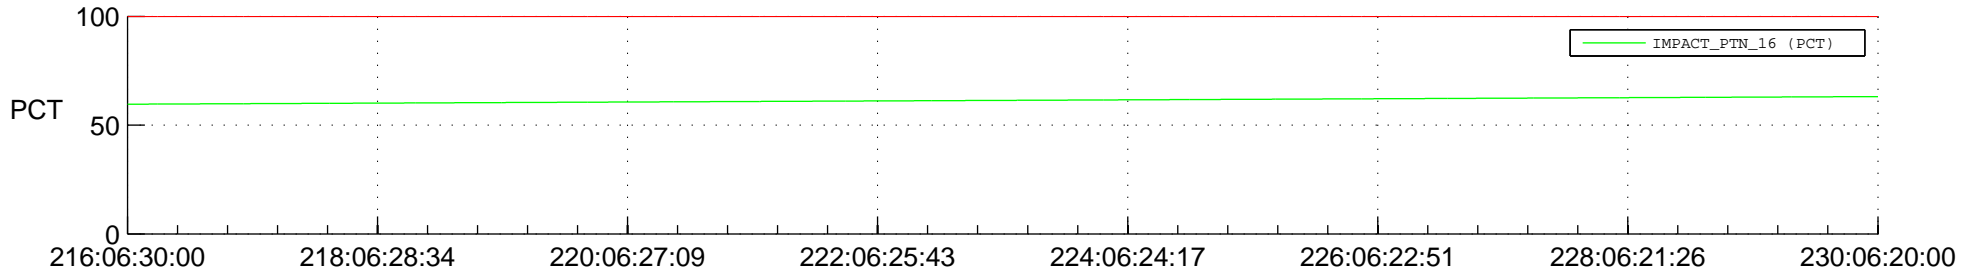

STEREO AHEAD SPACE WEATHER SSR PCT Full Prediction

SWAVES_Percent_Full_Prediction

IMPACT_Percent_Full_Prediction

PLASTIC_Percent_Full_Prediction

Spacecraft_DownLink_Rate

Ground Time (2015:216:06:30:00.000 -2015:230:06:20:00.000)