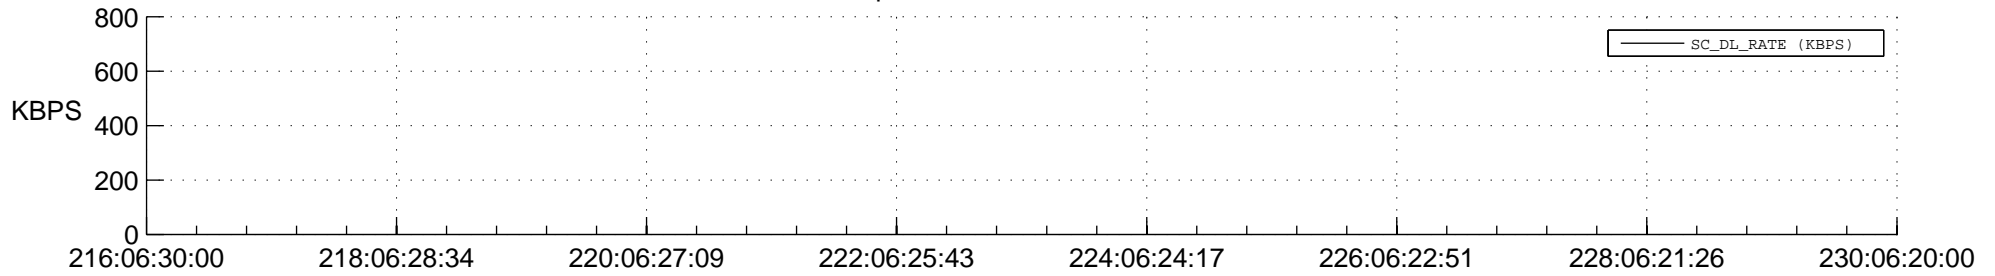

STEREO AHEAD SPACE WEATHER SSR PCT Full Prediction

SWAVES_Percent_Full_Prediction

IMPACT_Percent_Full_Prediction

PLASTIC_Percent_Full_Prediction

Spacecraft_DownLink_Rate

Ground Time (2015:216:06:30:00.000 -2015:230:06:20:00.000)