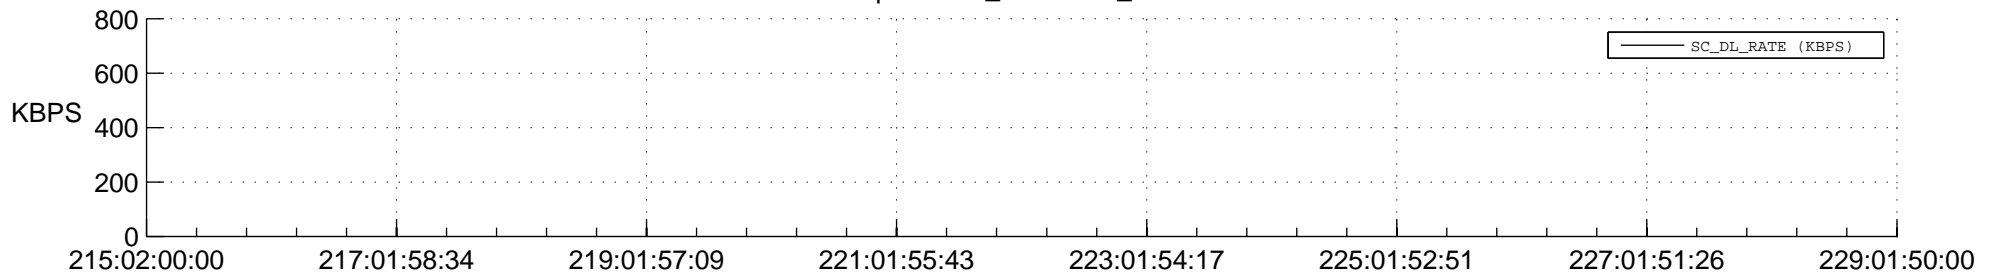

## Spacecraft\_DownLink\_Rate

Ground Time (2015:215:02:00:00.000 -2015:229:01:50:00.000)