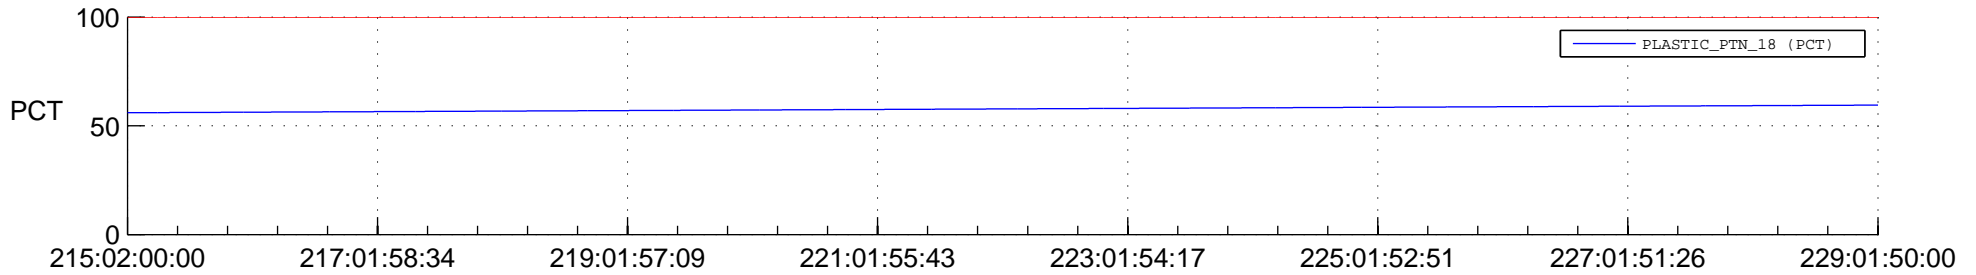

## SWAVES\_Percent\_Full\_Prediction

## Spacecraft\_DownLink\_Rate

Ground Time (2015:215:02:00:00.000 -2015:229:01:50:00.000)