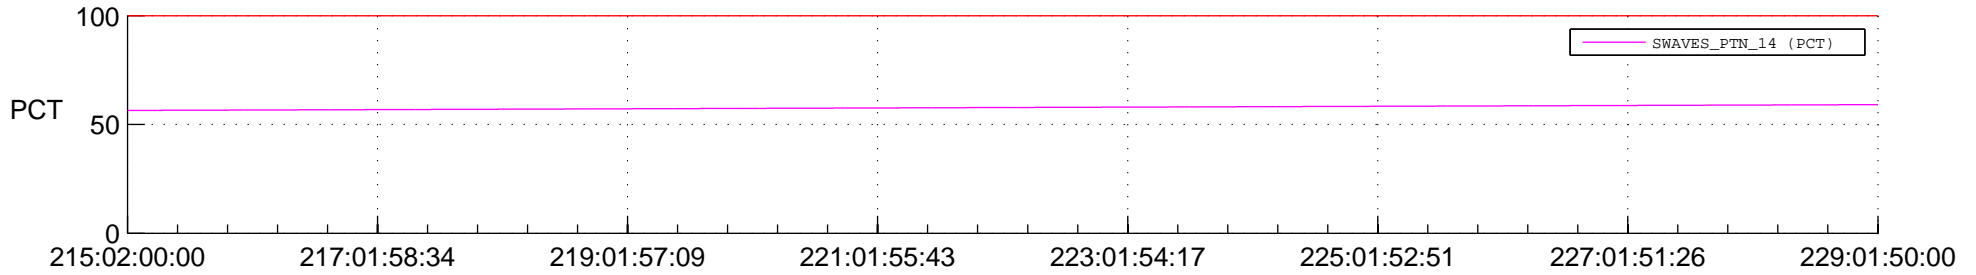

STEREO AHEAD SPACE WEATHER SSR PCT Full Prediction

SWAVES_Percent_Full_Prediction