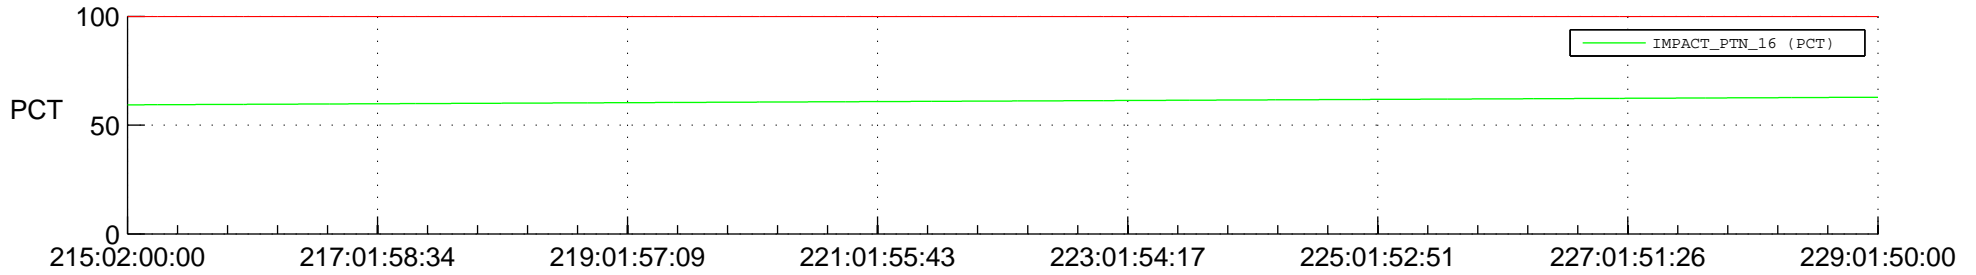

IMPACT_Percent_Full_Prediction