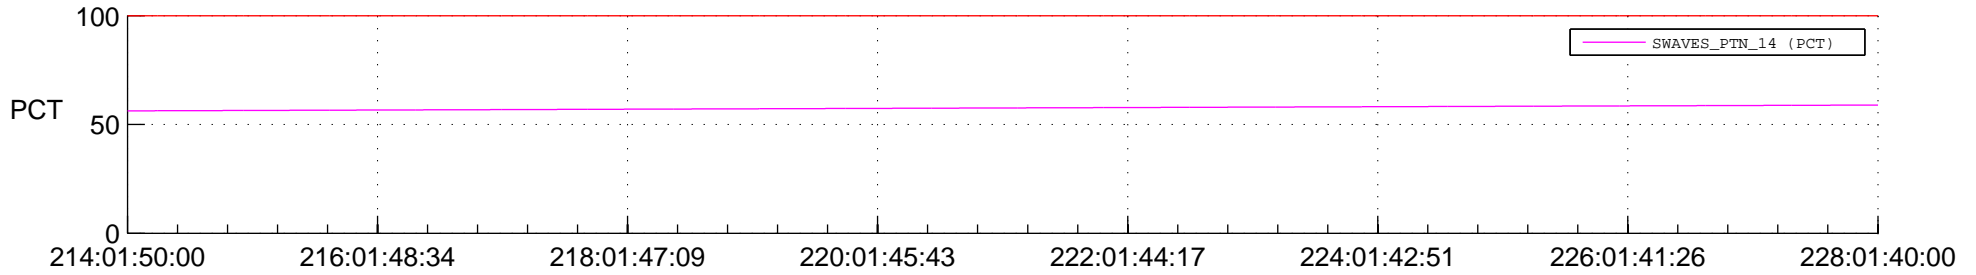

STEREO AHEAD SPACE WEATHER SSR PCT Full Prediction

SWAVES_Percent_Full_Prediction

IMPACT_Percent_Full_Prediction

PLASTIC_Percent_Full_Prediction

Spacecraft_DownLink_Rate

Ground Time (2015:214:01:50:00.000 -2015:228:01:40:00.000)