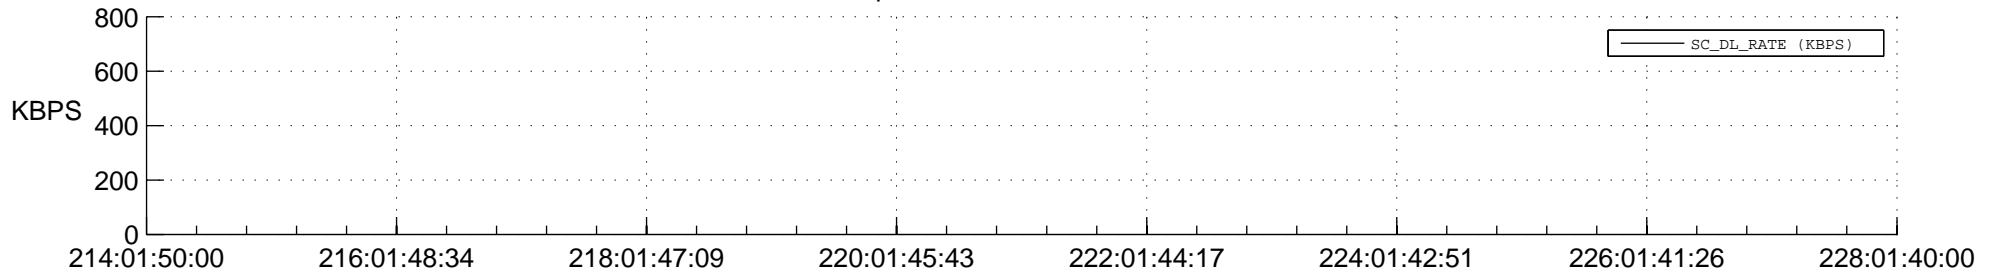

STEREO AHEAD SPACE WEATHER SSR PCT Full Prediction

SWAVES_Percent_Full_Prediction

IMPACT_Percent_Full_Prediction

PLASTIC_Percent_Full_Prediction

Spacecraft_DownLink_Rate

Ground Time (2015:214:01:50:00.000 -2015:228:01:40:00.000)