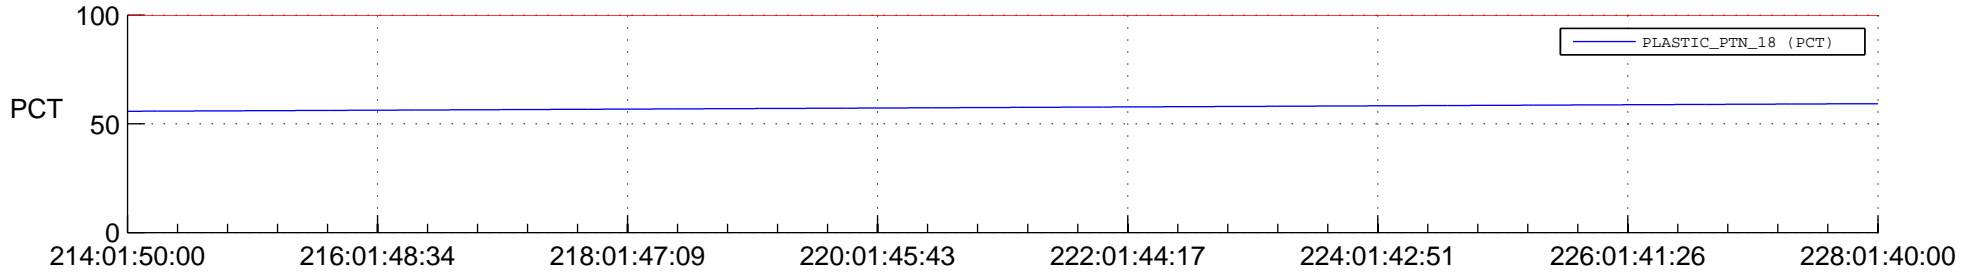

STEREO AHEAD SPACE WEATHER SSR PCT Full Prediction

SWAVES_Percent_Full_Prediction

IMPACT_Percent_Full_Prediction

PLASTIC_Percent_Full_Prediction

Spacecraft_DownLink_Rate

Ground Time (2015:214:01:50:00.000 -2015:228:01:40:00.000)