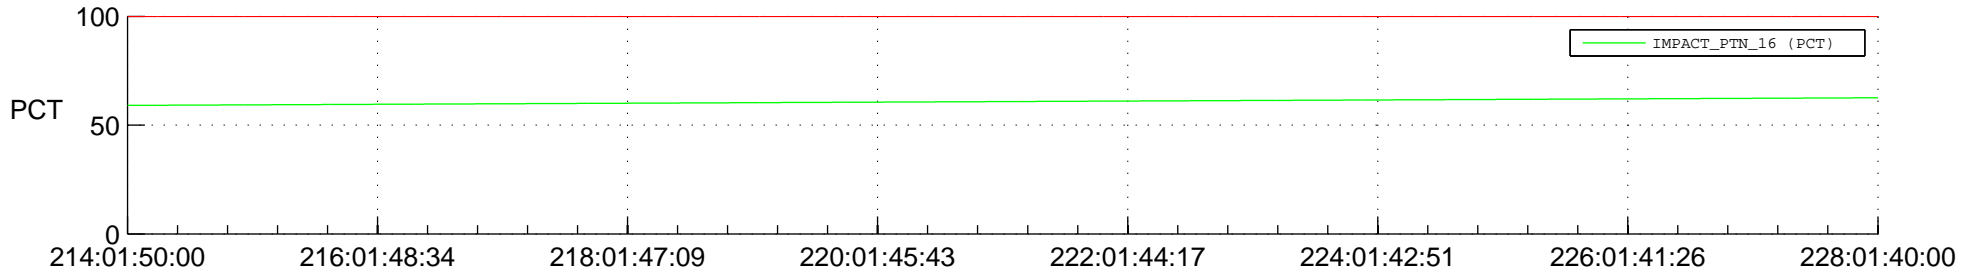

STEREO AHEAD SPACE WEATHER SSR PCT Full Prediction

SWAVES_Percent_Full_Prediction

IMPACT_Percent_Full_Prediction

PLASTIC_Percent_Full_Prediction

Spacecraft_DownLink_Rate

Ground Time (2015:214:01:50:00.000 -2015:228:01:40:00.000)