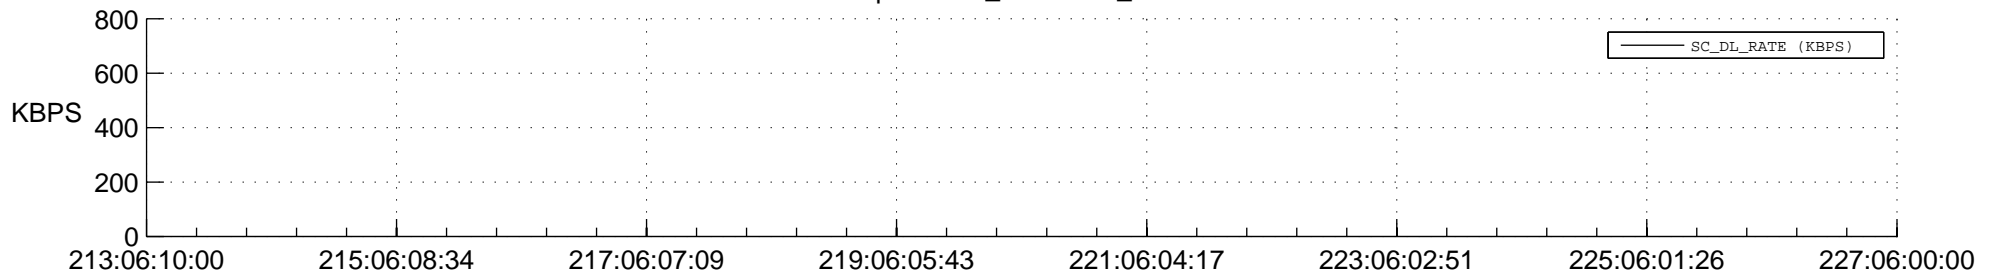

STEREO AHEAD SPACE WEATHER SSR PCT Full Prediction

SWAVES_Percent_Full_Prediction

IMPACT_Percent_Full_Prediction

PLASTIC_Percent_Full_Prediction

Spacecraft_DownLink_Rate

Ground Time (2015:213:06:10:00.000 -2015:227:06:00:00.000)