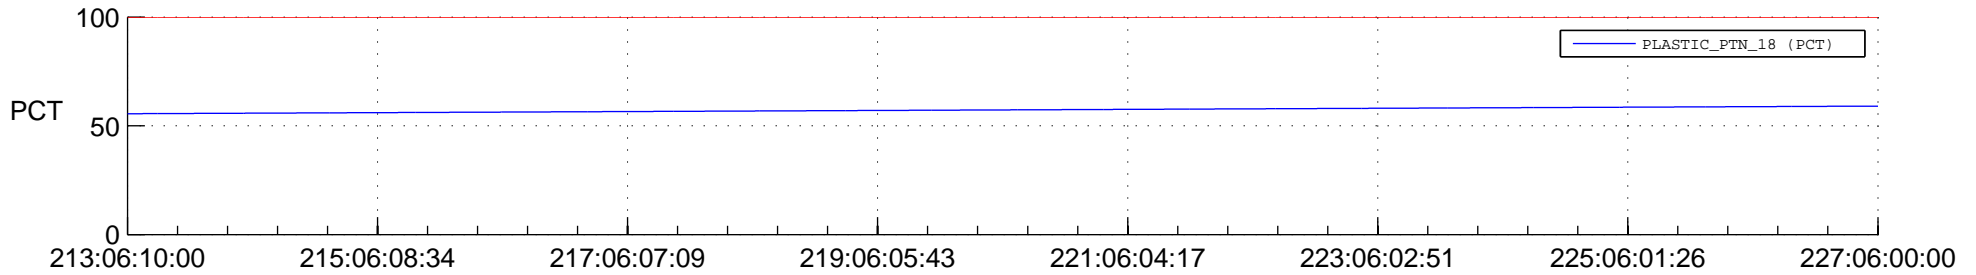

STEREO AHEAD SPACE WEATHER SSR PCT Full Prediction

SWAVES_Percent_Full_Prediction

IMPACT_Percent_Full_Prediction

PLASTIC_Percent_Full_Prediction

Spacecraft_DownLink_Rate

Ground Time (2015:213:06:10:00.000 -2015:227:06:00:00.000)