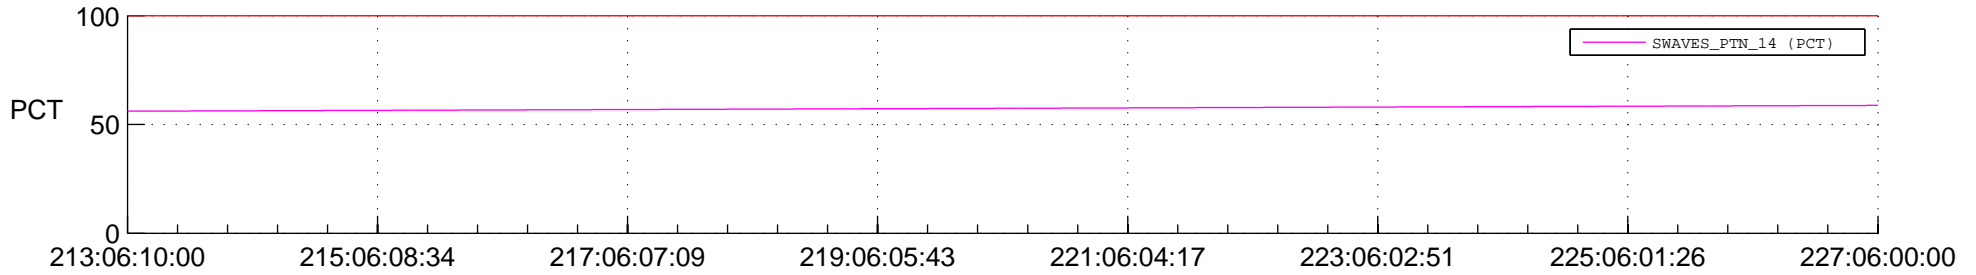

STEREO AHEAD SPACE WEATHER SSR PCT Full Prediction

SWAVES_Percent_Full_Prediction

IMPACT_Percent_Full_Prediction

PLASTIC_Percent_Full_Prediction

Spacecraft_DownLink_Rate

Ground Time (2015:213:06:10:00.000 -2015:227:06:00:00.000)