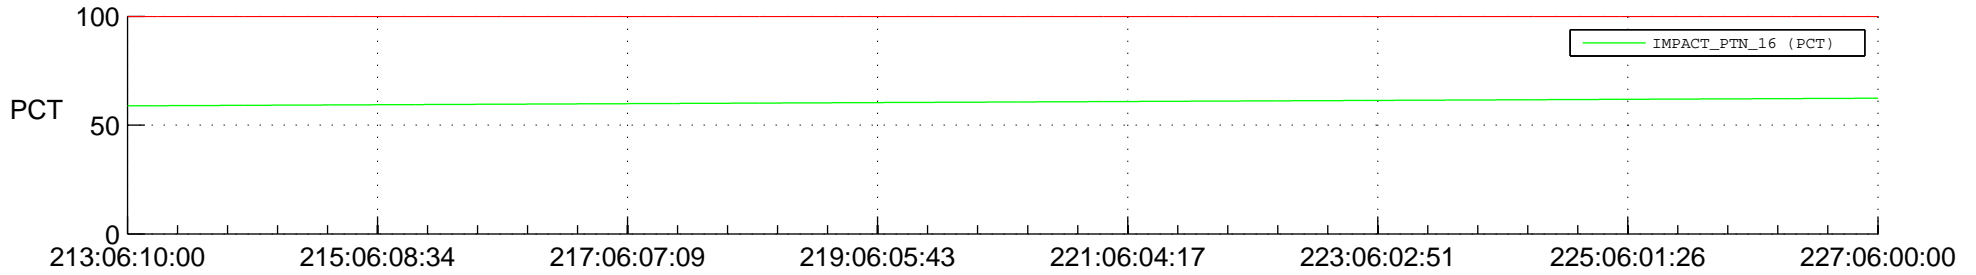

STEREO AHEAD SPACE WEATHER SSR PCT Full Prediction

SWAVES_Percent_Full_Prediction

IMPACT_Percent_Full_Prediction

PLASTIC_Percent_Full_Prediction

Spacecraft_DownLink_Rate

Ground Time (2015:213:06:10:00.000 -2015:227:06:00:00.000)