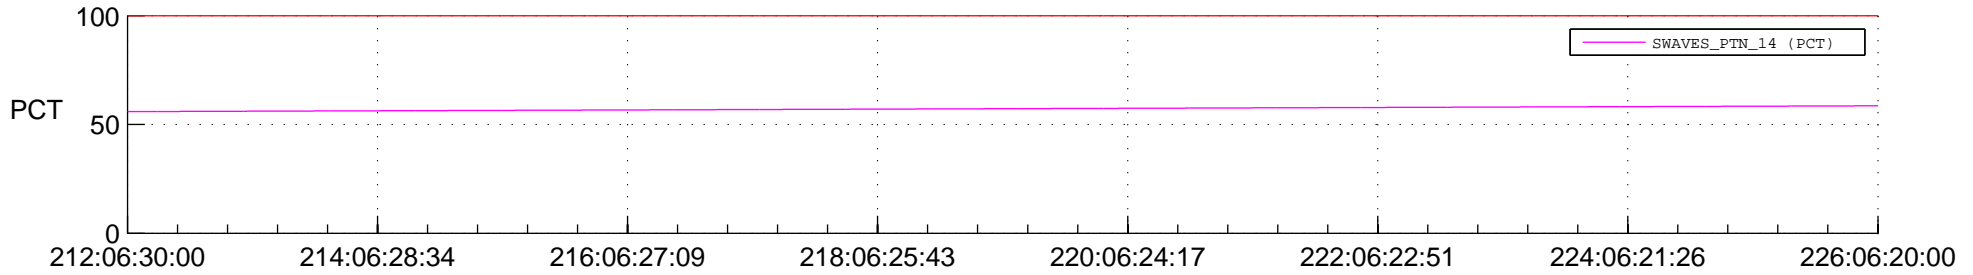

STEREO AHEAD SPACE WEATHER SSR PCT Full Prediction

SWAVES_Percent_Full_Prediction

IMPACT_Percent_Full_Prediction

PLASTIC_Percent_Full_Prediction

Spacecraft_DownLink_Rate