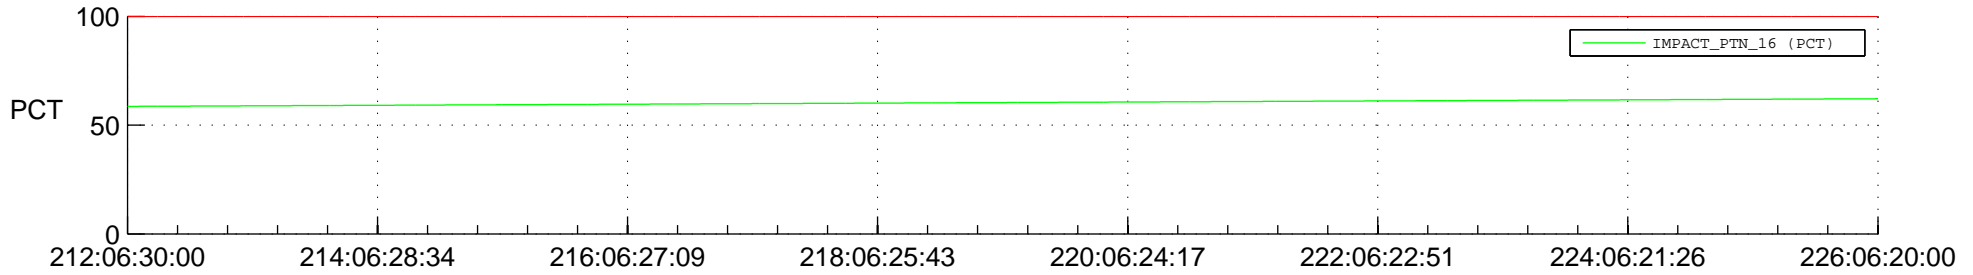

STEREO AHEAD SPACE WEATHER SSR PCT Full Prediction

SWAVES_Percent_Full_Prediction

IMPACT_Percent_Full_Prediction

PLASTIC_Percent_Full_Prediction

Spacecraft_DownLink_Rate