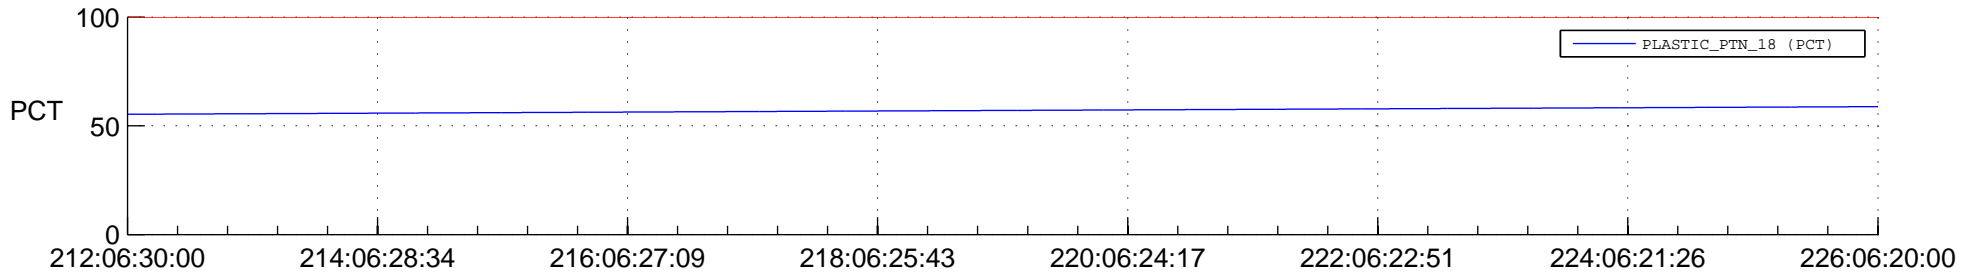

STEREO AHEAD SPACE WEATHER SSR PCT Full Prediction

SWAVES_Percent_Full_Prediction

IMPACT_Percent_Full_Prediction

PLASTIC_Percent_Full_Prediction

Spacecraft_DownLink_Rate