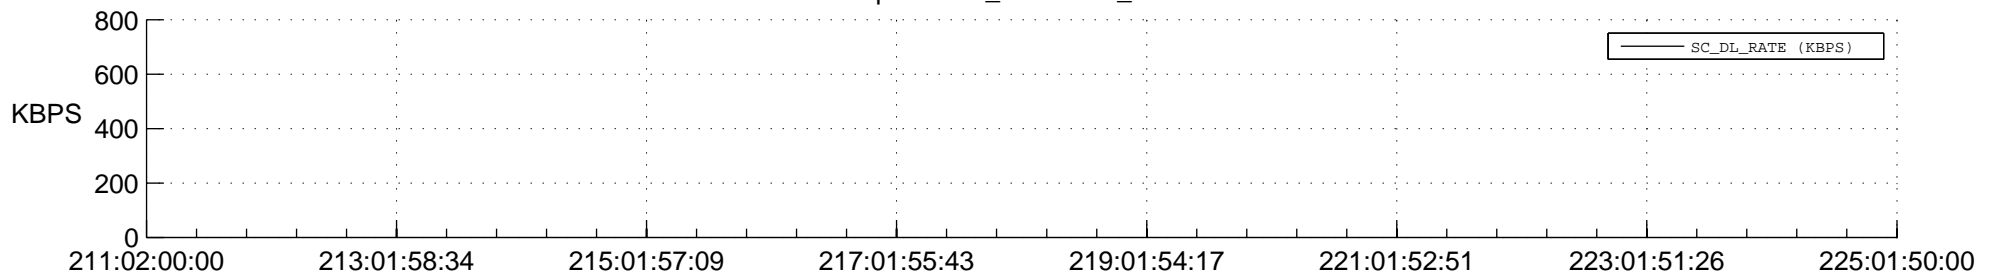

STEREO AHEAD SPACE WEATHER SSR PCT Full Prediction

SWAVES_Percent_Full_Prediction

IMPACT_Percent_Full_Prediction

PLASTIC_Percent_Full_Prediction

Spacecraft_DownLink_Rate

Ground Time (2015:211:02:00:00.000 -2015:225:01:50:00.000)