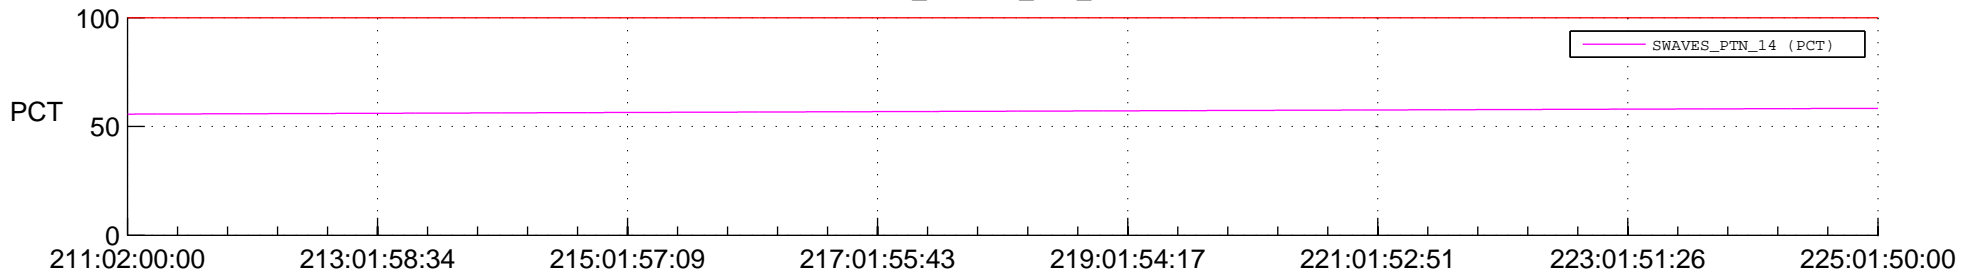

STEREO AHEAD SPACE WEATHER SSR PCT Full Prediction

SWAVES_Percent_Full_Prediction

IMPACT_Percent_Full_Prediction

PLASTIC_Percent_Full_Prediction

Spacecraft_DownLink_Rate

Ground Time (2015:211:02:00:00.000 -2015:225:01:50:00.000)