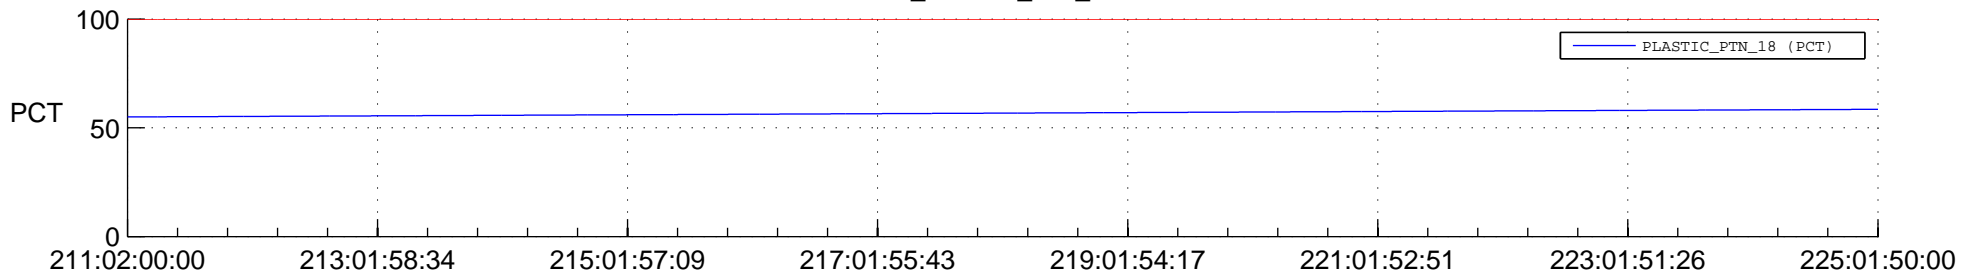

STEREO AHEAD SPACE WEATHER SSR PCT Full Prediction

SWAVES_Percent_Full_Prediction

IMPACT_Percent_Full_Prediction

PLASTIC_Percent_Full_Prediction

Spacecraft_DownLink_Rate

Ground Time (2015:211:02:00:00.000 -2015:225:01:50:00.000)