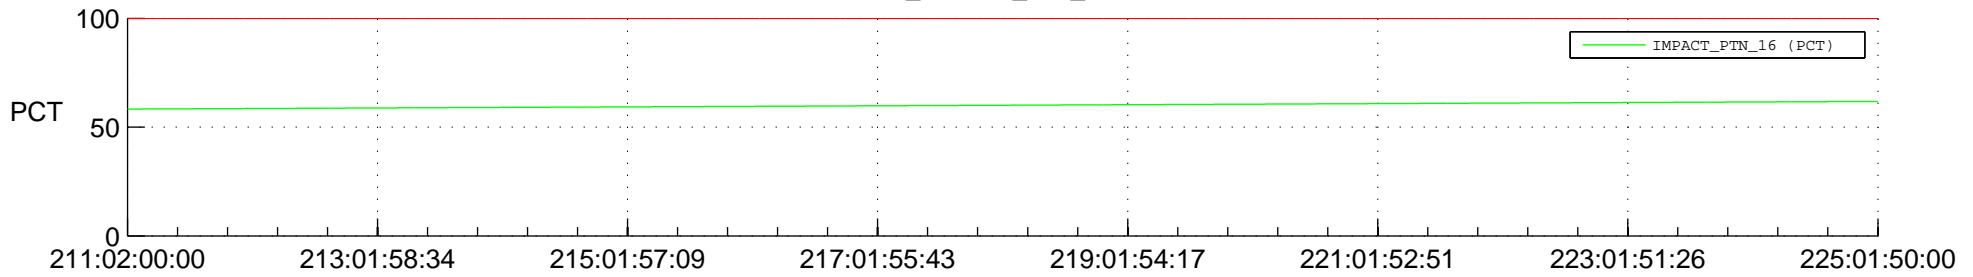

STEREO AHEAD SPACE WEATHER SSR PCT Full Prediction

SWAVES_Percent_Full_Prediction

IMPACT_Percent_Full_Prediction

PLASTIC_Percent_Full_Prediction

Spacecraft_DownLink_Rate

Ground Time (2015:211:02:00:00.000 -2015:225:01:50:00.000)