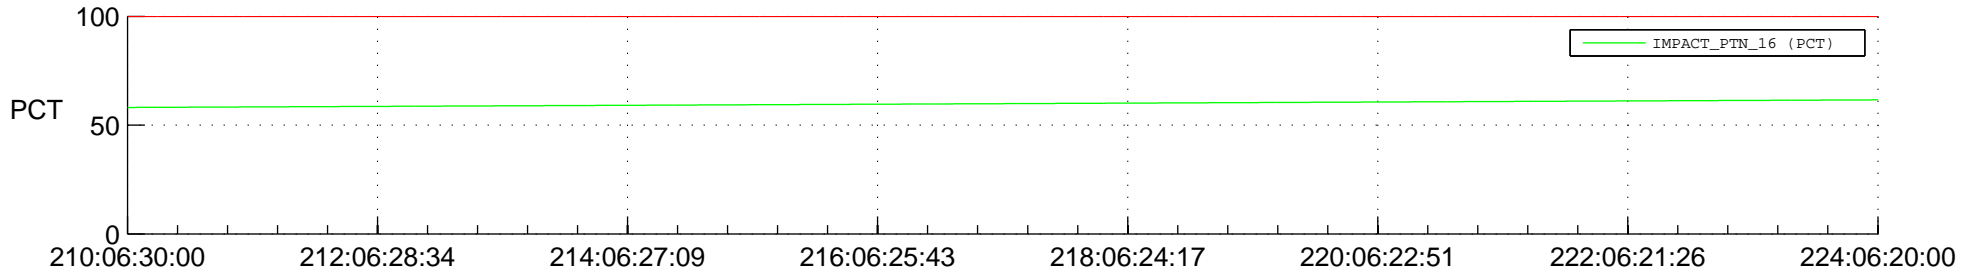

IMPACT_Percent_Full_Prediction