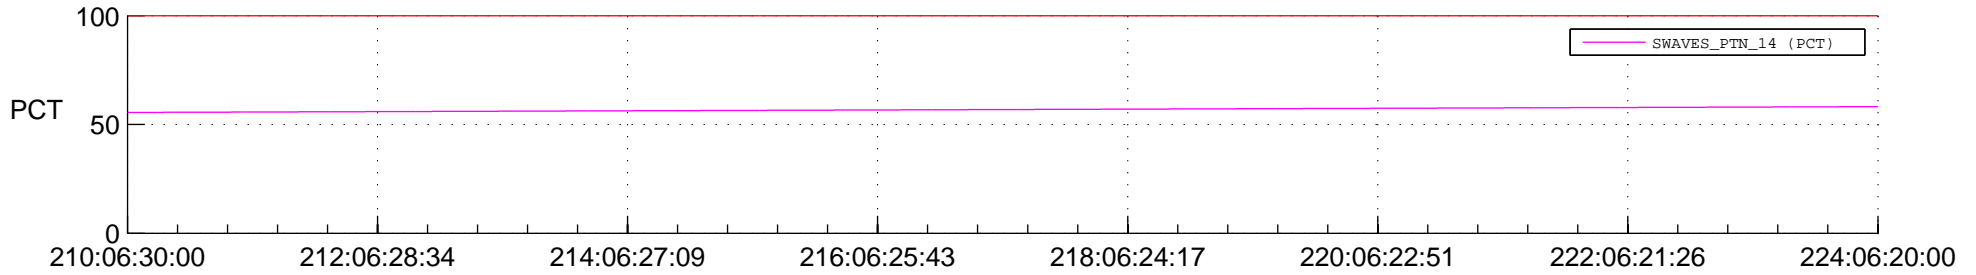

STEREO AHEAD SPACE WEATHER SSR PCT Full Prediction

SWAVES_Percent_Full_Prediction