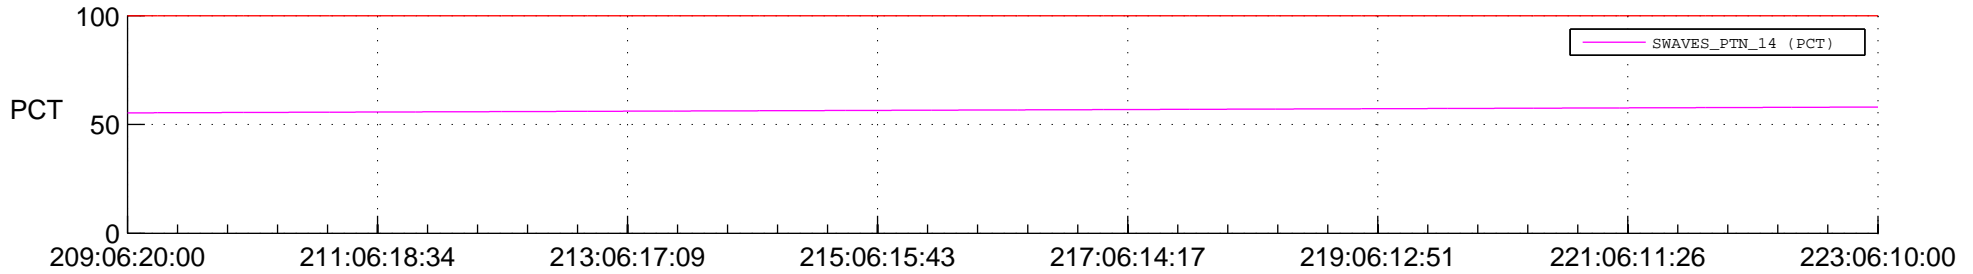

STEREO AHEAD SPACE WEATHER SSR PCT Full Prediction

SWAVES_Percent_Full_Prediction

IMPACT_Percent_Full_Prediction

PLASTIC_Percent_Full_Prediction

Spacecraft_DownLink_Rate

Ground Time (2015:209:06:20:00.000 -2015:223:06:10:00.000)