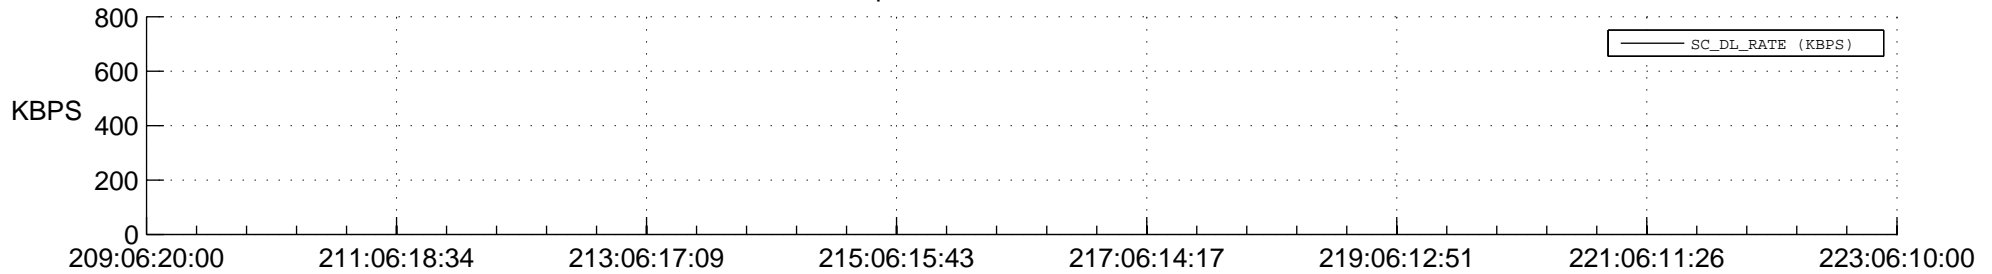

STEREO AHEAD SPACE WEATHER SSR PCT Full Prediction

SWAVES_Percent_Full_Prediction

IMPACT_Percent_Full_Prediction

PLASTIC_Percent_Full_Prediction

Spacecraft_DownLink_Rate

Ground Time (2015:209:06:20:00.000 -2015:223:06:10:00.000)