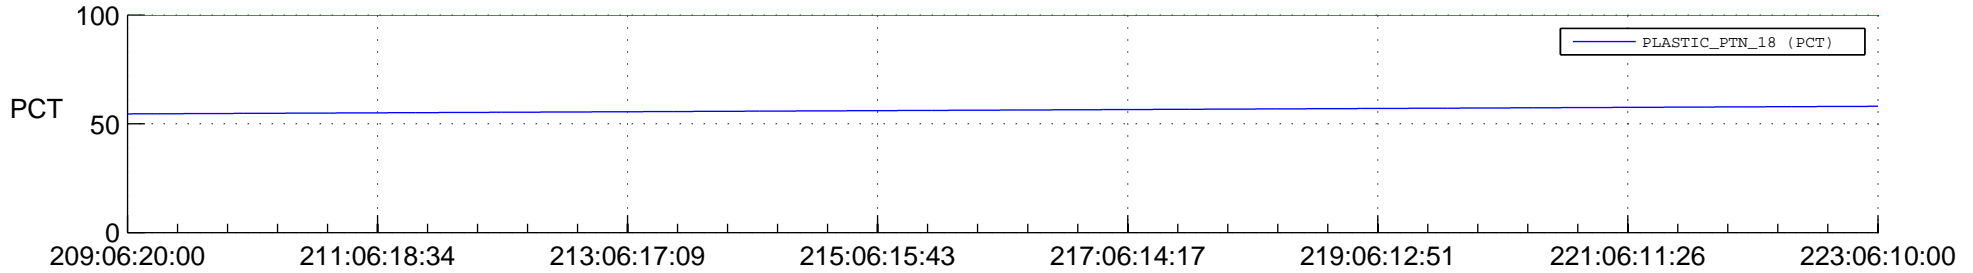

STEREO AHEAD SPACE WEATHER SSR PCT Full Prediction

SWAVES_Percent_Full_Prediction

IMPACT_Percent_Full_Prediction

PLASTIC_Percent_Full_Prediction

Spacecraft_DownLink_Rate

Ground Time (2015:209:06:20:00.000 -2015:223:06:10:00.000)