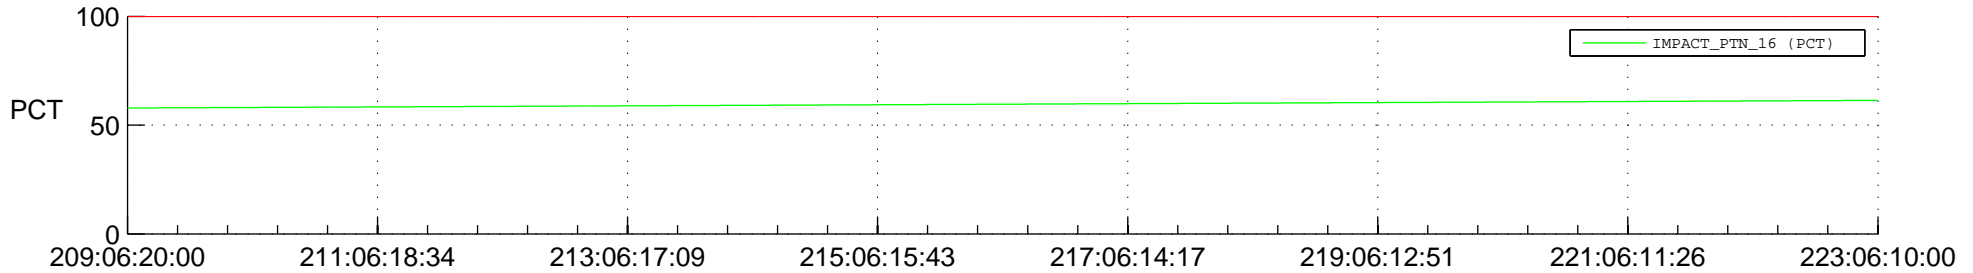

STEREO AHEAD SPACE WEATHER SSR PCT Full Prediction

SWAVES_Percent_Full_Prediction

IMPACT_Percent_Full_Prediction

PLASTIC_Percent_Full_Prediction

Spacecraft_DownLink_Rate

Ground Time (2015:209:06:20:00.000 -2015:223:06:10:00.000)