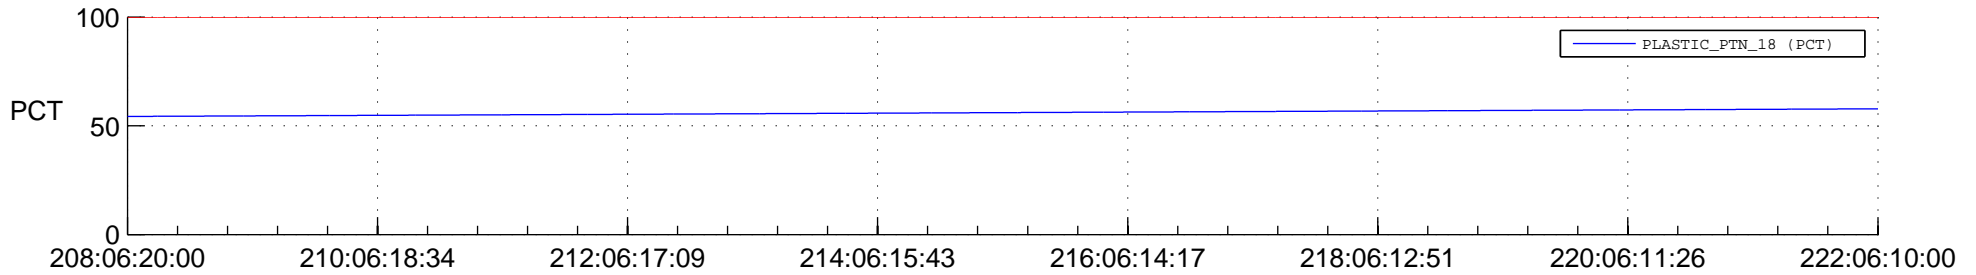

STEREO AHEAD SPACE WEATHER SSR PCT Full Prediction

SWAVES_Percent_Full_Prediction

IMPACT_Percent_Full_Prediction

PLASTIC_Percent_Full_Prediction

Spacecraft_DownLink_Rate

Ground Time (2015:208:06:20:00.000 -2015:222:06:10:00.000)