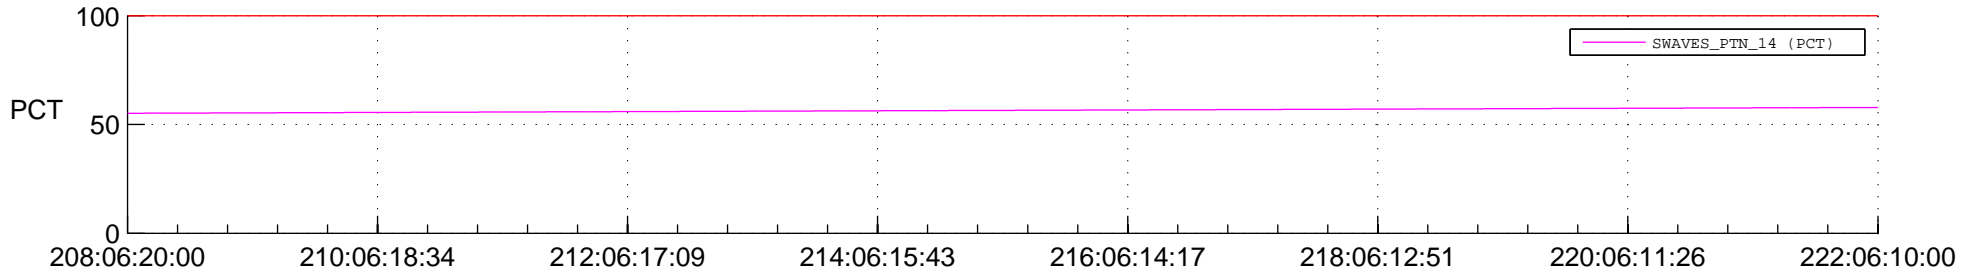

STEREO AHEAD SPACE WEATHER SSR PCT Full Prediction

SWAVES_Percent_Full_Prediction

IMPACT_Percent_Full_Prediction

PLASTIC_Percent_Full_Prediction

Spacecraft_DownLink_Rate

Ground Time (2015:208:06:20:00.000 -2015:222:06:10:00.000)