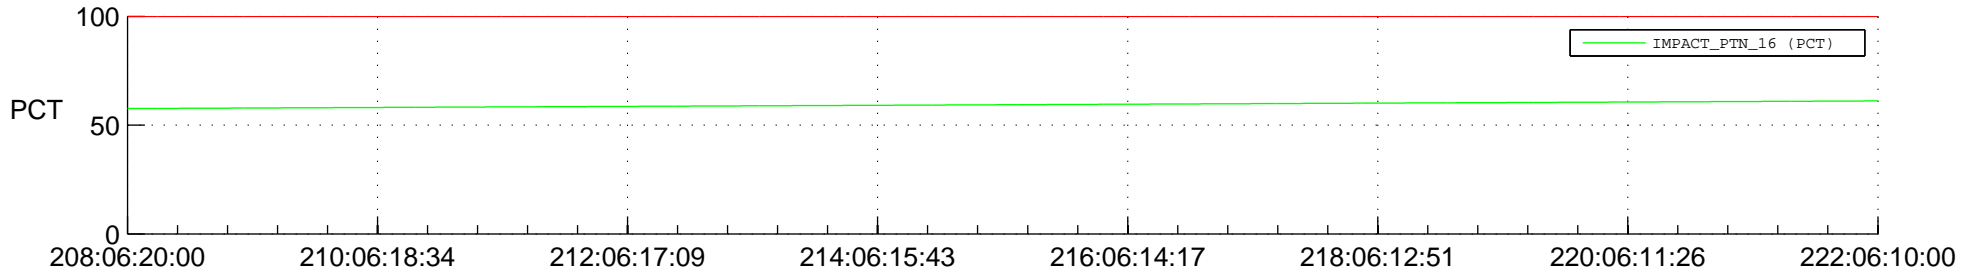

STEREO AHEAD SPACE WEATHER SSR PCT Full Prediction

SWAVES_Percent_Full_Prediction

IMPACT_Percent_Full_Prediction

PLASTIC_Percent_Full_Prediction

Spacecraft_DownLink_Rate

Ground Time (2015:208:06:20:00.000 -2015:222:06:10:00.000)