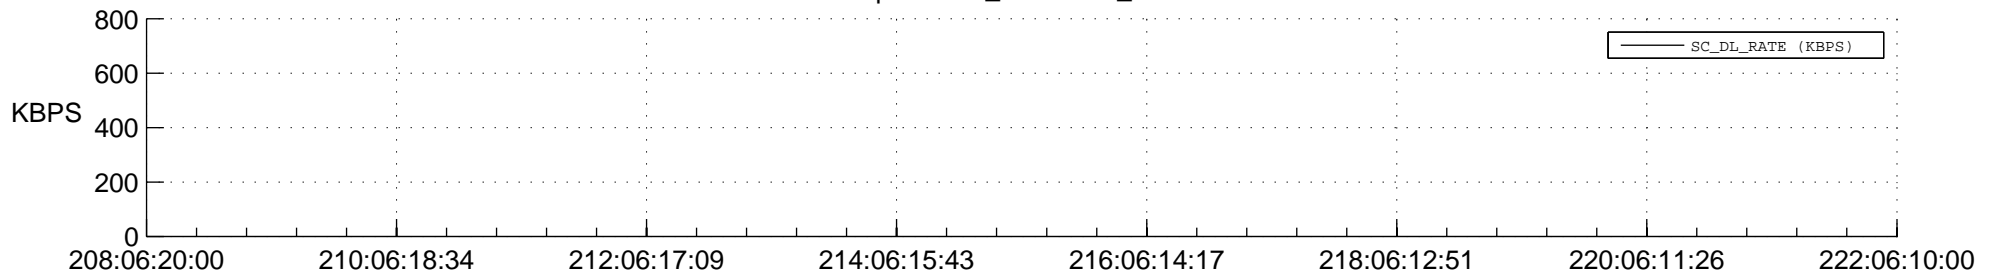

STEREO AHEAD SPACE WEATHER SSR PCT Full Prediction

SWAVES_Percent_Full_Prediction

IMPACT_Percent_Full_Prediction

PLASTIC_Percent_Full_Prediction

Spacecraft_DownLink_Rate

Ground Time (2015:208:06:20:00.000 -2015:222:06:10:00.000)