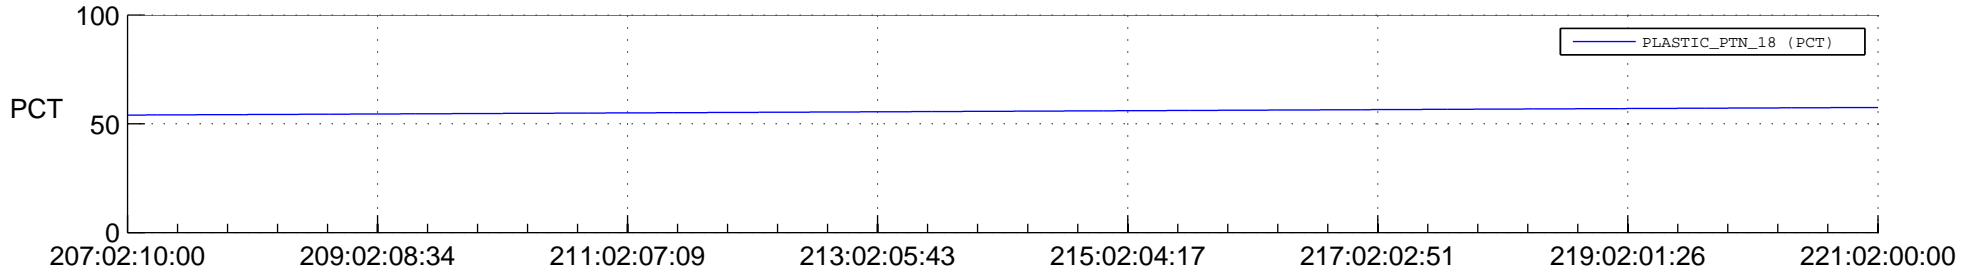

STEREO AHEAD SPACE WEATHER SSR PCT Full Prediction

SWAVES_Percent_Full_Prediction

IMPACT_Percent_Full_Prediction

PLASTIC_Percent_Full_Prediction

Spacecraft_DownLink_Rate

Ground Time (2015:207:02:10:00.000 -2015:221:02:00:00.000)