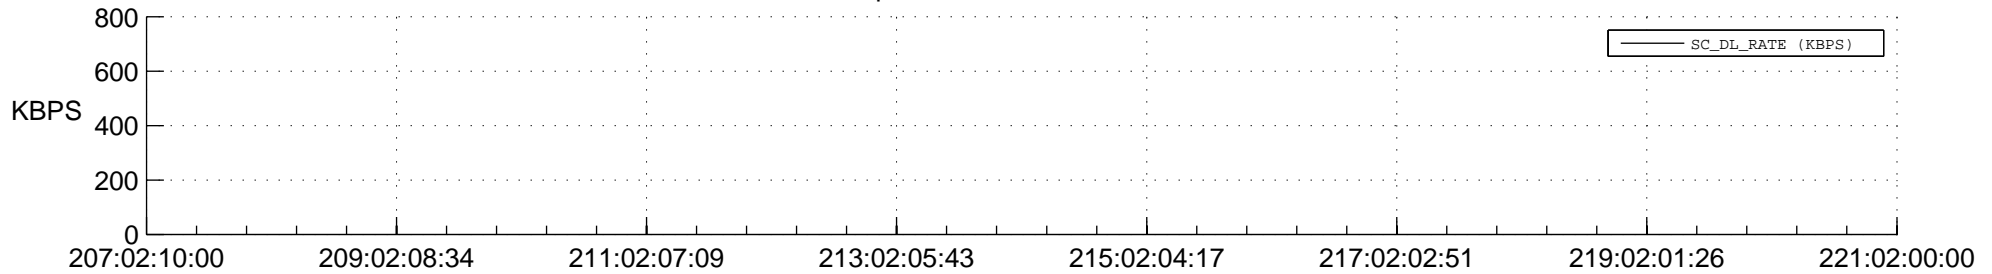

STEREO AHEAD SPACE WEATHER SSR PCT Full Prediction

SWAVES_Percent_Full_Prediction

IMPACT_Percent_Full_Prediction

PLASTIC_Percent_Full_Prediction

Spacecraft_DownLink_Rate

Ground Time (2015:207:02:10:00.000 -2015:221:02:00:00.000)