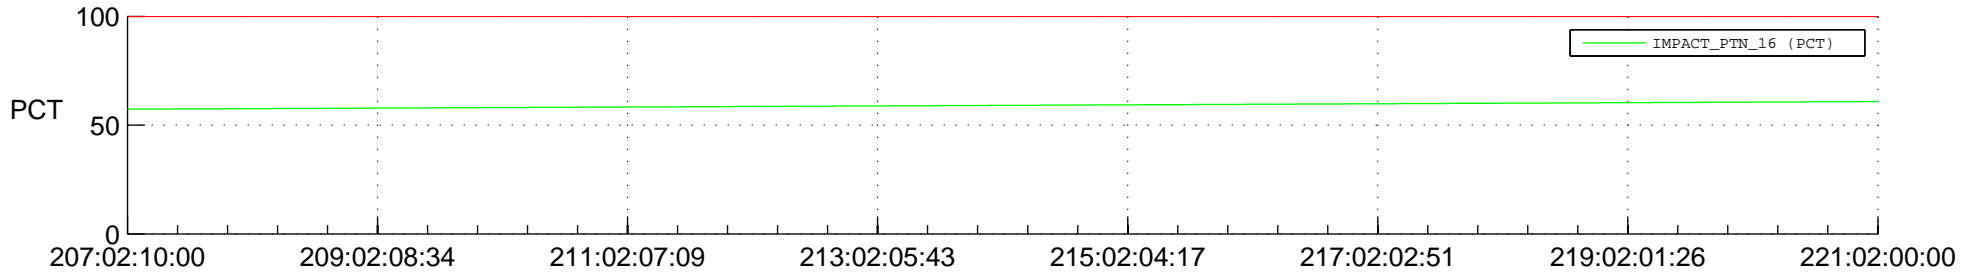

STEREO AHEAD SPACE WEATHER SSR PCT Full Prediction

SWAVES_Percent_Full_Prediction

IMPACT_Percent_Full_Prediction

PLASTIC_Percent_Full_Prediction

Spacecraft_DownLink_Rate

Ground Time (2015:207:02:10:00.000 -2015:221:02:00:00.000)