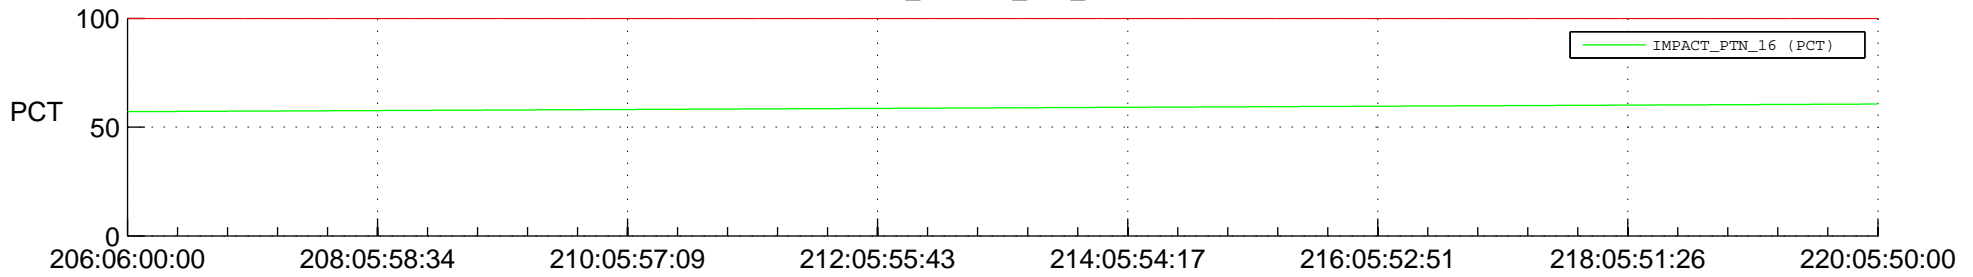

STEREO AHEAD SPACE WEATHER SSR PCT Full Prediction

SWAVES_Percent_Full_Prediction

IMPACT_Percent_Full_Prediction

PLASTIC_Percent_Full_Prediction

Spacecraft_DownLink_Rate

Ground Time (2015:206:06:00:00.000 -2015:220:05:50:00.000)