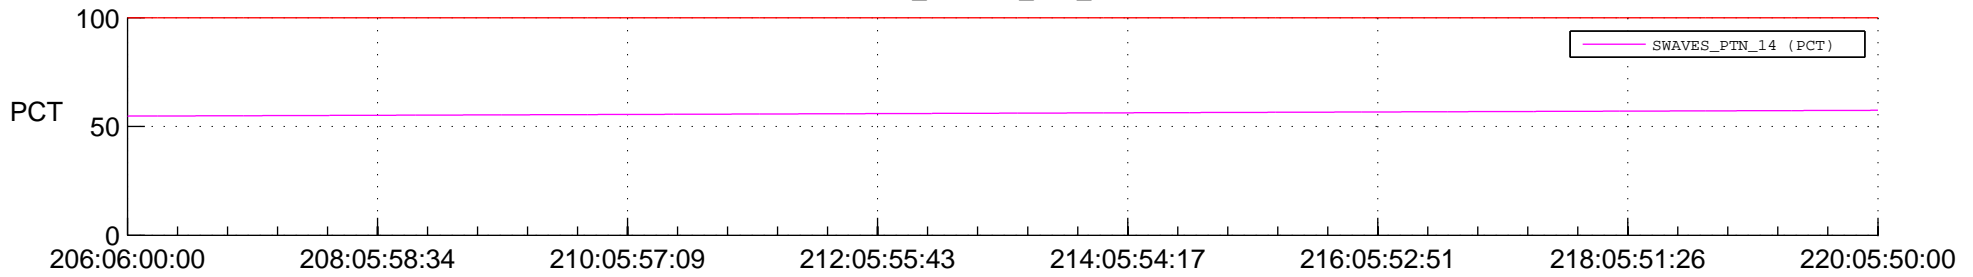

STEREO AHEAD SPACE WEATHER SSR PCT Full Prediction

SWAVES_Percent_Full_Prediction

IMPACT_Percent_Full_Prediction

PLASTIC_Percent_Full_Prediction

Spacecraft_DownLink_Rate

Ground Time (2015:206:06:00:00.000 -2015:220:05:50:00.000)