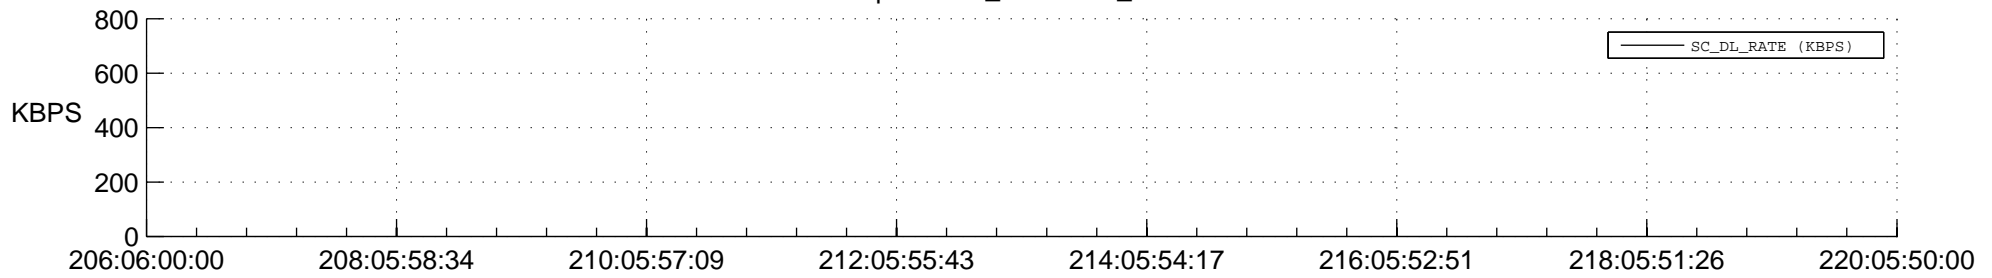

STEREO AHEAD SPACE WEATHER SSR PCT Full Prediction

SWAVES_Percent_Full_Prediction

IMPACT_Percent_Full_Prediction

PLASTIC_Percent_Full_Prediction

Spacecraft_DownLink_Rate

Ground Time (2015:206:06:00:00.000 -2015:220:05:50:00.000)