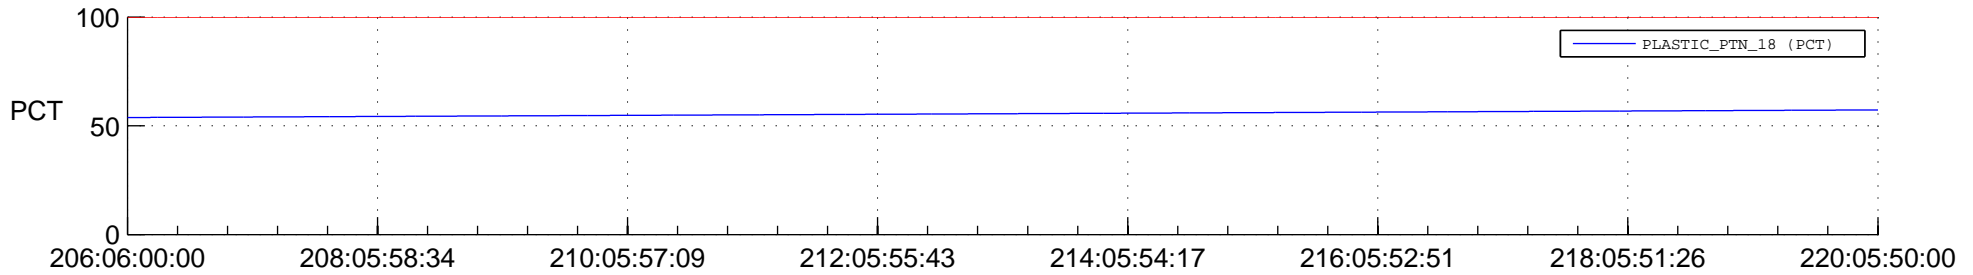

STEREO AHEAD SPACE WEATHER SSR PCT Full Prediction

SWAVES_Percent_Full_Prediction

IMPACT_Percent_Full_Prediction

PLASTIC_Percent_Full_Prediction

Spacecraft_DownLink_Rate

Ground Time (2015:206:06:00:00.000 -2015:220:05:50:00.000)