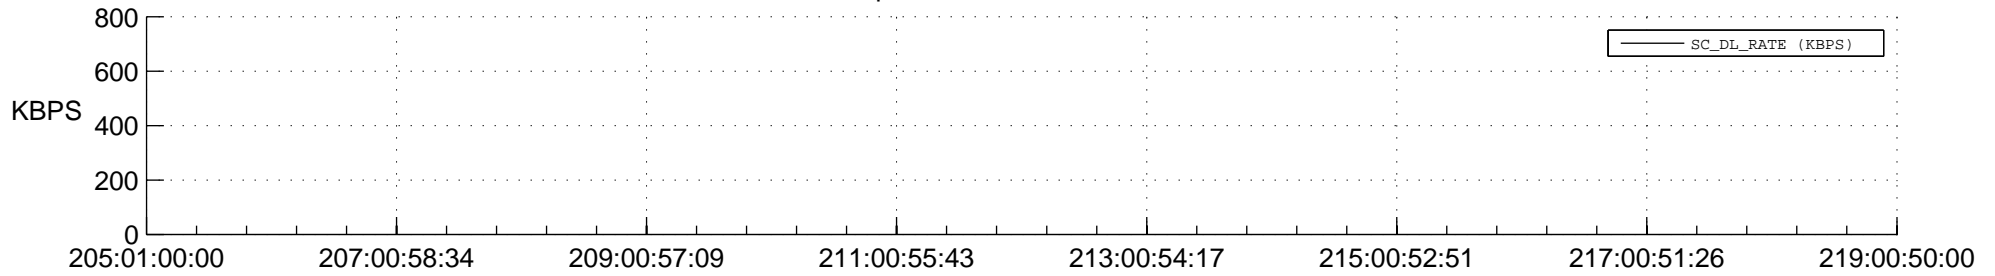

## Spacecraft\_DownLink\_Rate

Ground Time (2015:205:01:00:00.000 -2015:219:00:50:00.000)