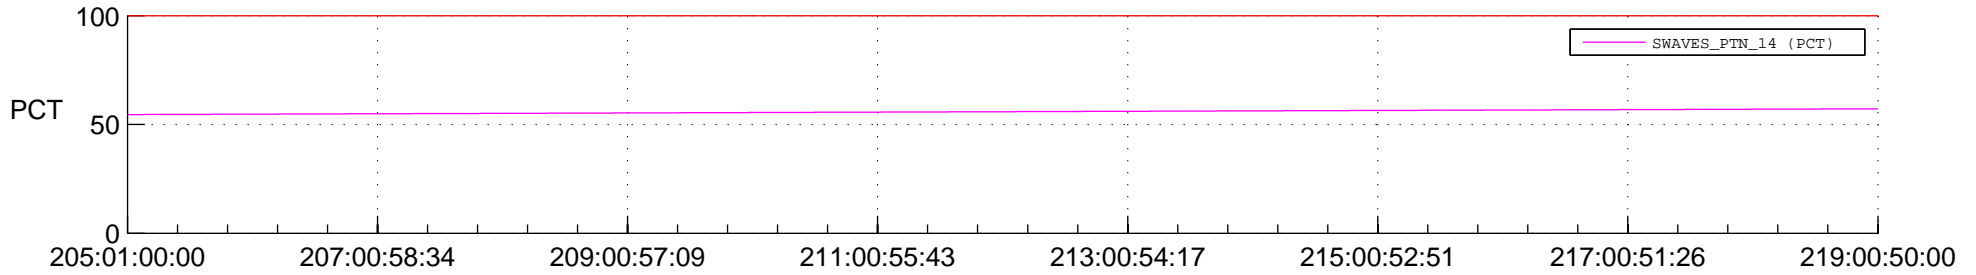

STEREO AHEAD SPACE WEATHER SSR PCT Full Prediction

SWAVES_Percent_Full_Prediction