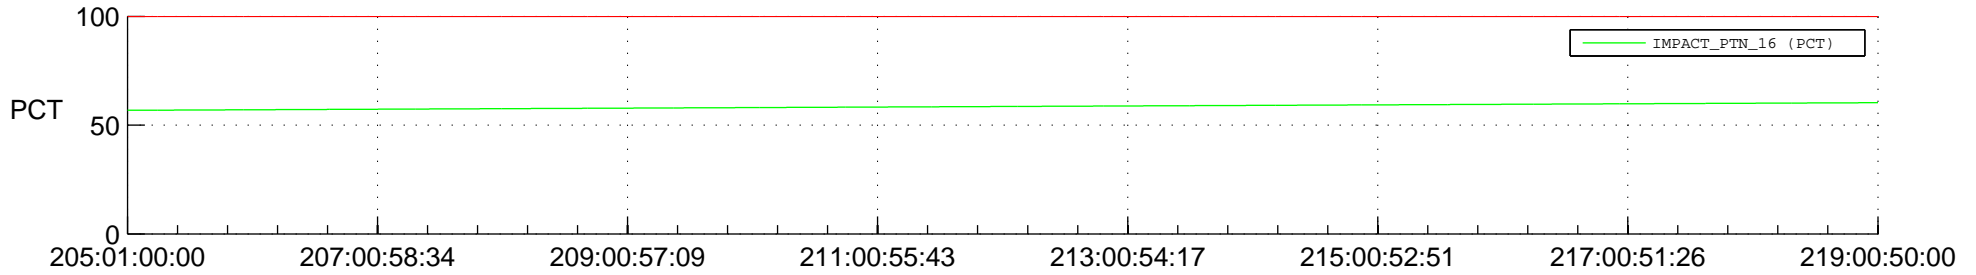

IMPACT_Percent_Full_Prediction