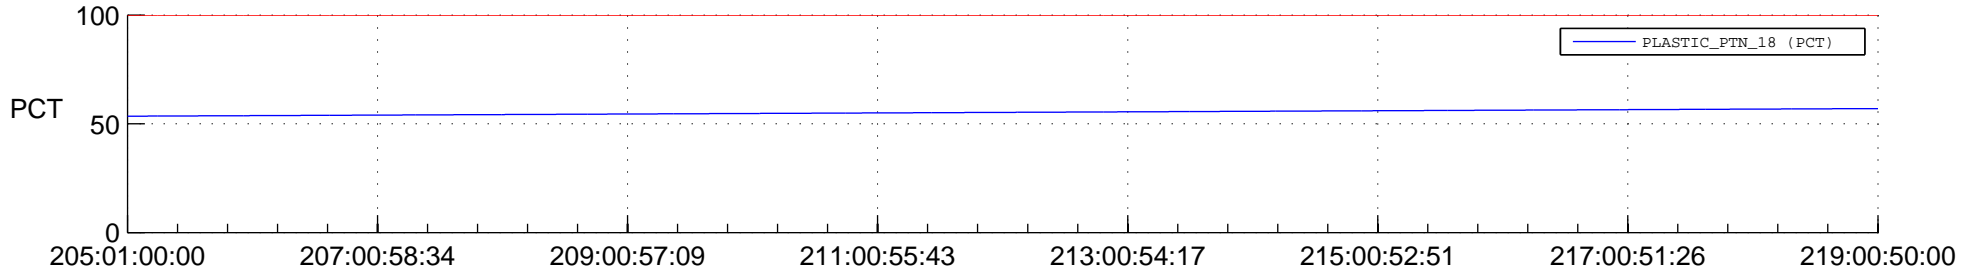

## Spacecraft\_DownLink\_Rate

Ground Time (2015:205:01:00:00.000 -2015:219:00:50:00.000)