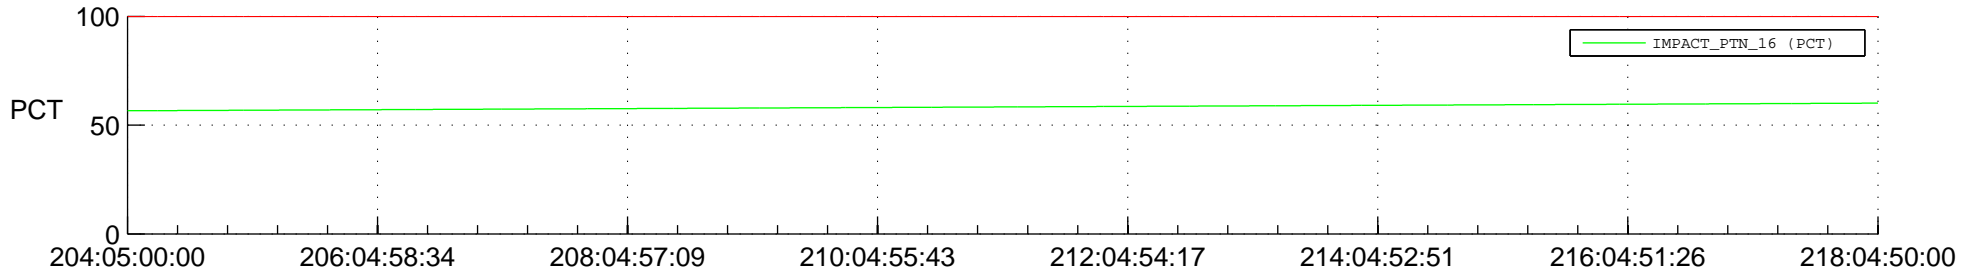

STEREO AHEAD SPACE WEATHER SSR PCT Full Prediction

SWAVES_Percent_Full_Prediction

IMPACT_Percent_Full_Prediction

PLASTIC_Percent_Full_Prediction

Spacecraft_DownLink_Rate

Ground Time (2015:204:05:00:00.000 -2015:218:04:50:00.000)