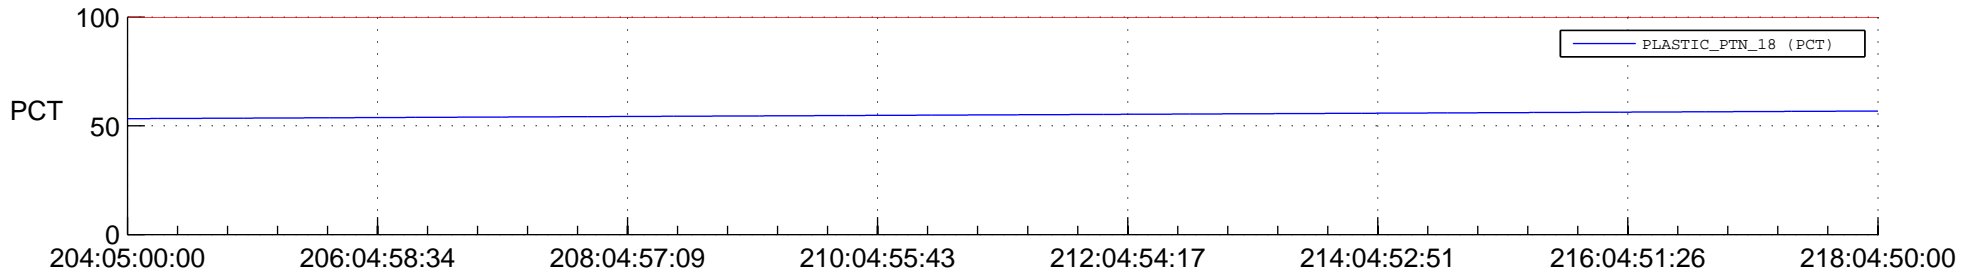

STEREO AHEAD SPACE WEATHER SSR PCT Full Prediction

SWAVES_Percent_Full_Prediction

IMPACT_Percent_Full_Prediction

PLASTIC_Percent_Full_Prediction

Spacecraft_DownLink_Rate

Ground Time (2015:204:05:00:00.000 -2015:218:04:50:00.000)