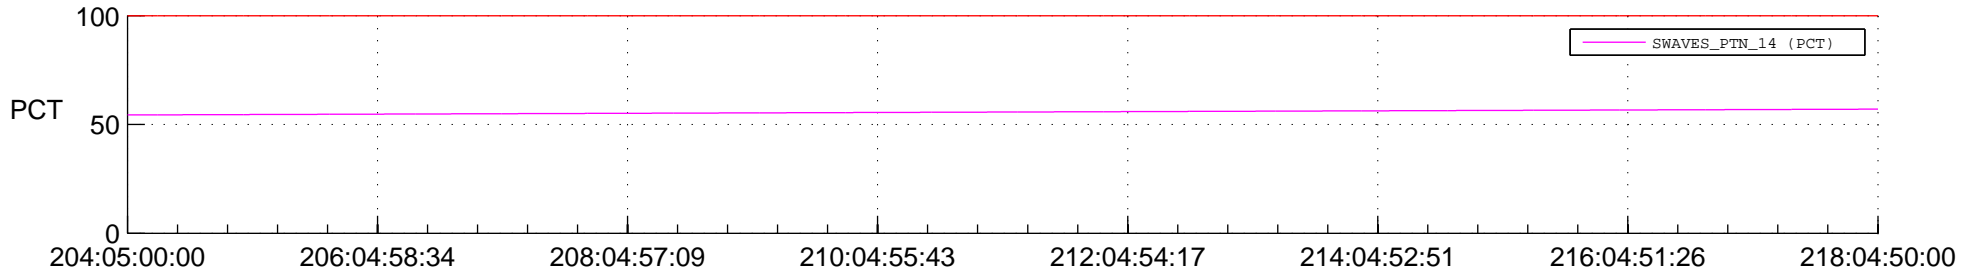

STEREO AHEAD SPACE WEATHER SSR PCT Full Prediction

SWAVES_Percent_Full_Prediction

IMPACT_Percent_Full_Prediction

PLASTIC_Percent_Full_Prediction

Spacecraft_DownLink_Rate

Ground Time (2015:204:05:00:00.000 -2015:218:04:50:00.000)