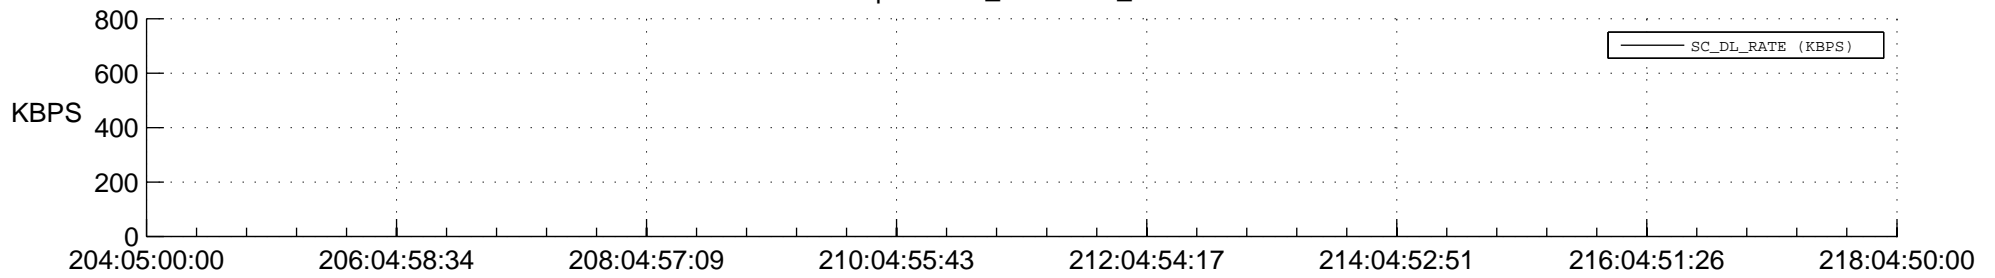

STEREO AHEAD SPACE WEATHER SSR PCT Full Prediction

SWAVES_Percent_Full_Prediction

IMPACT_Percent_Full_Prediction

PLASTIC_Percent_Full_Prediction

Spacecraft_DownLink_Rate

Ground Time (2015:204:05:00:00.000 -2015:218:04:50:00.000)