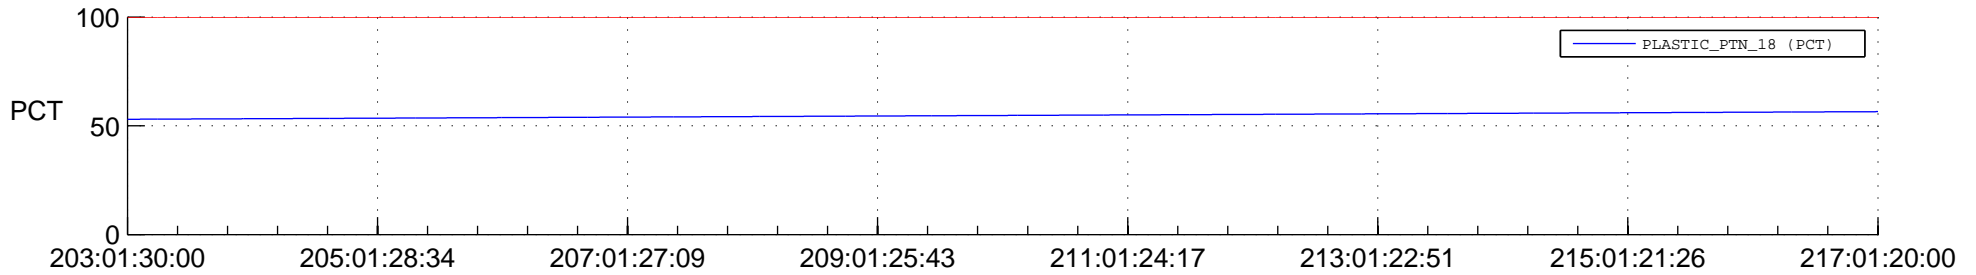

STEREO AHEAD SPACE WEATHER SSR PCT Full Prediction

SWAVES_Percent_Full_Prediction

IMPACT_Percent_Full_Prediction

PLASTIC_Percent_Full_Prediction

Spacecraft_DownLink_Rate

Ground Time (2015:203:01:30:00.000 -2015:217:01:20:00.000)