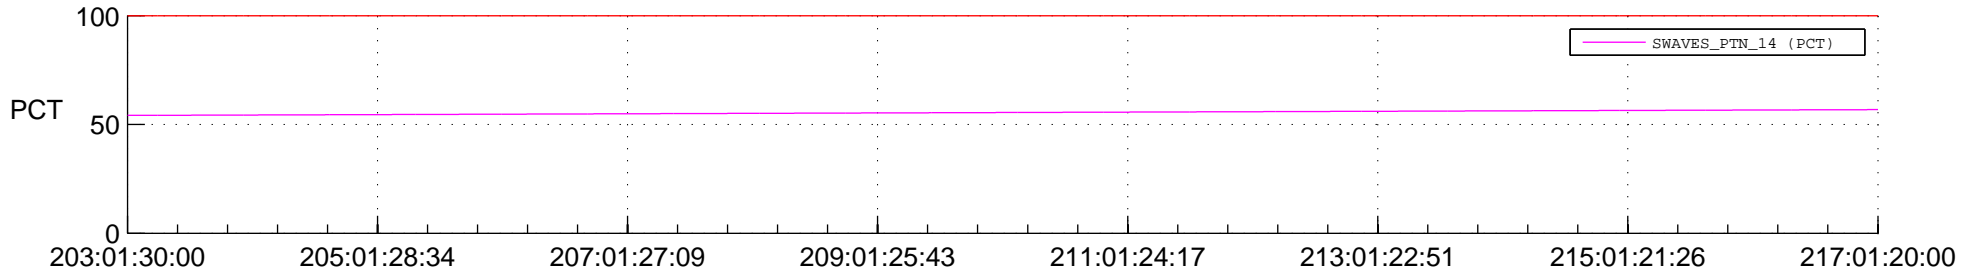

STEREO AHEAD SPACE WEATHER SSR PCT Full Prediction

SWAVES_Percent_Full_Prediction

IMPACT_Percent_Full_Prediction

PLASTIC_Percent_Full_Prediction

Spacecraft_DownLink_Rate

Ground Time (2015:203:01:30:00.000 -2015:217:01:20:00.000)