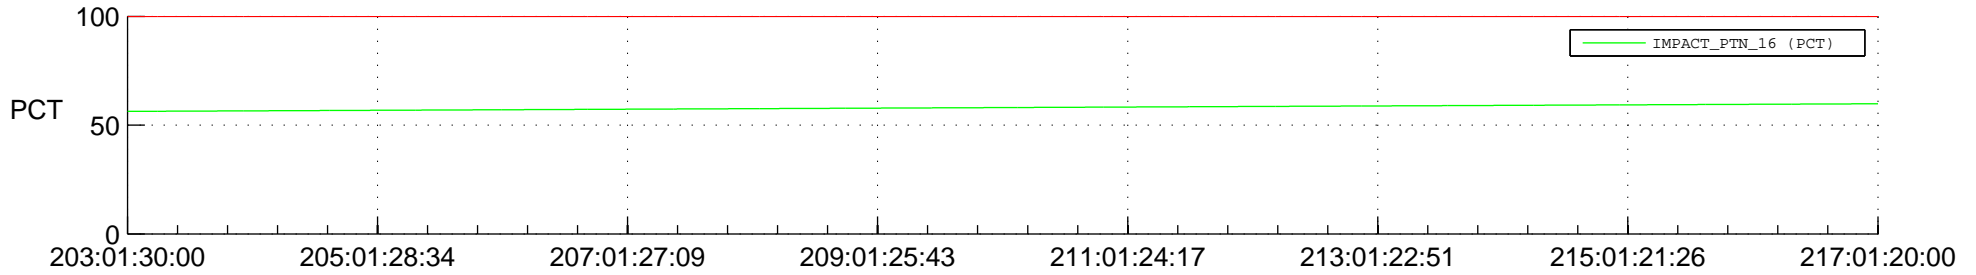

STEREO AHEAD SPACE WEATHER SSR PCT Full Prediction

SWAVES_Percent_Full_Prediction

IMPACT_Percent_Full_Prediction

PLASTIC_Percent_Full_Prediction

Spacecraft_DownLink_Rate

Ground Time (2015:203:01:30:00.000 -2015:217:01:20:00.000)