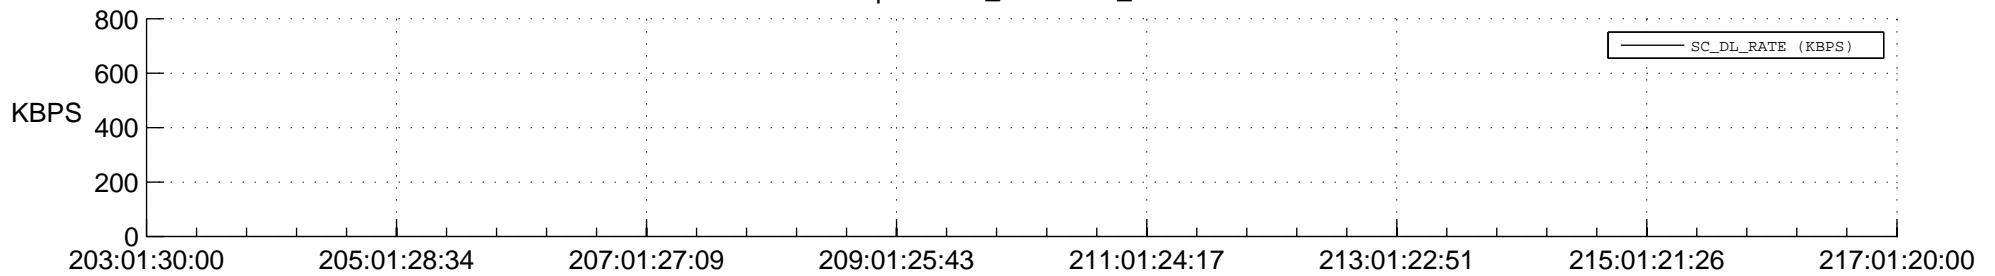

STEREO AHEAD SPACE WEATHER SSR PCT Full Prediction

SWAVES_Percent_Full_Prediction

IMPACT_Percent_Full_Prediction

PLASTIC_Percent_Full_Prediction

Spacecraft_DownLink_Rate

Ground Time (2015:203:01:30:00.000 -2015:217:01:20:00.000)