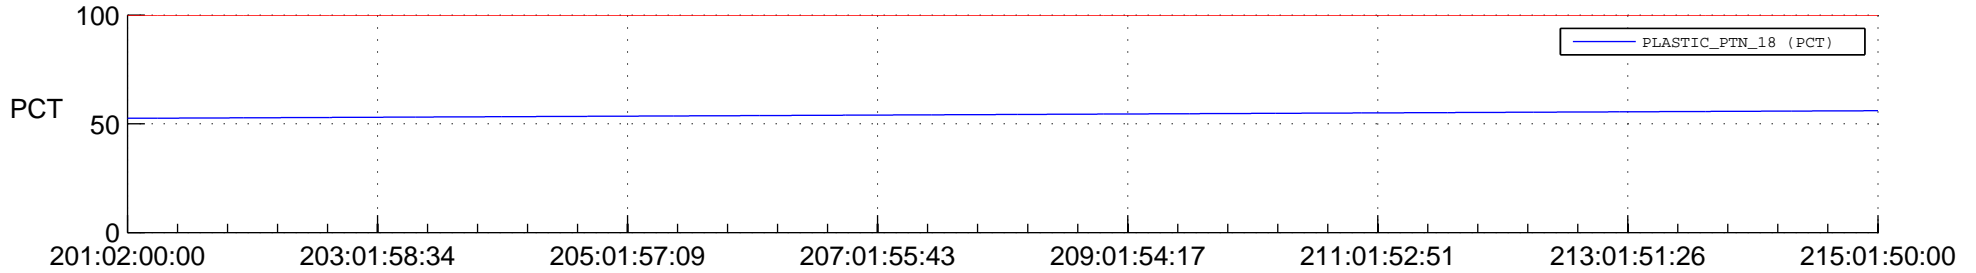

STEREO AHEAD SPACE WEATHER SSR PCT Full Prediction

SWAVES_Percent_Full_Prediction

IMPACT_Percent_Full_Prediction

PLASTIC_Percent_Full_Prediction

Spacecraft_DownLink_Rate

Ground Time (2015:201:02:00:00.000 -2015:215:01:50:00.000)