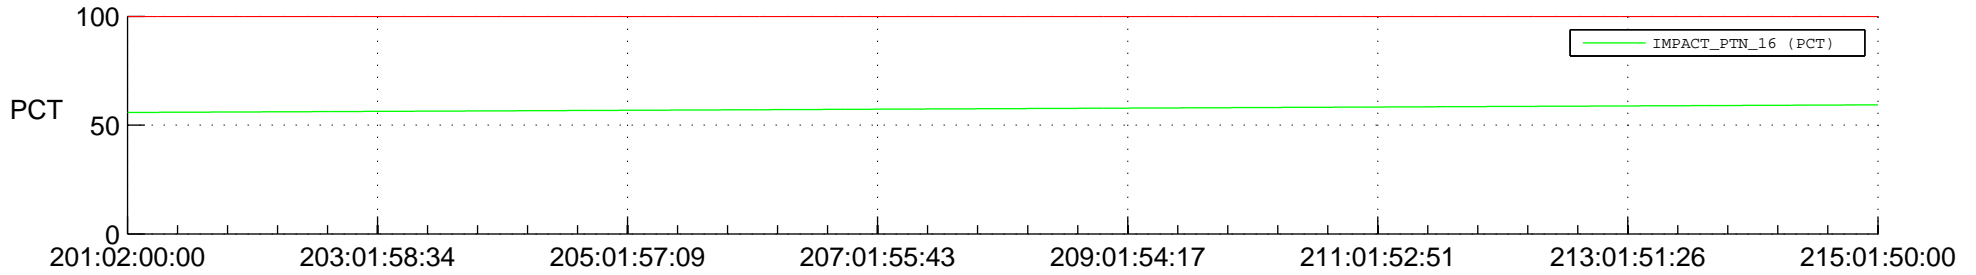

STEREO AHEAD SPACE WEATHER SSR PCT Full Prediction

SWAVES_Percent_Full_Prediction

IMPACT_Percent_Full_Prediction

PLASTIC_Percent_Full_Prediction

Spacecraft_DownLink_Rate

Ground Time (2015:201:02:00:00.000 -2015:215:01:50:00.000)