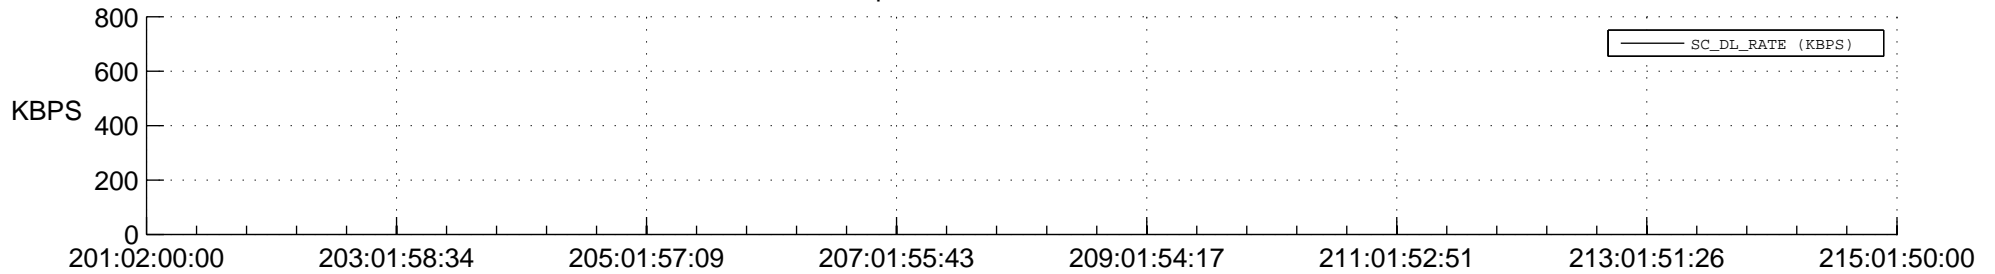

STEREO AHEAD SPACE WEATHER SSR PCT Full Prediction

SWAVES_Percent_Full_Prediction

IMPACT_Percent_Full_Prediction

PLASTIC_Percent_Full_Prediction

Spacecraft_DownLink_Rate

Ground Time (2015:201:02:00:00.000 -2015:215:01:50:00.000)