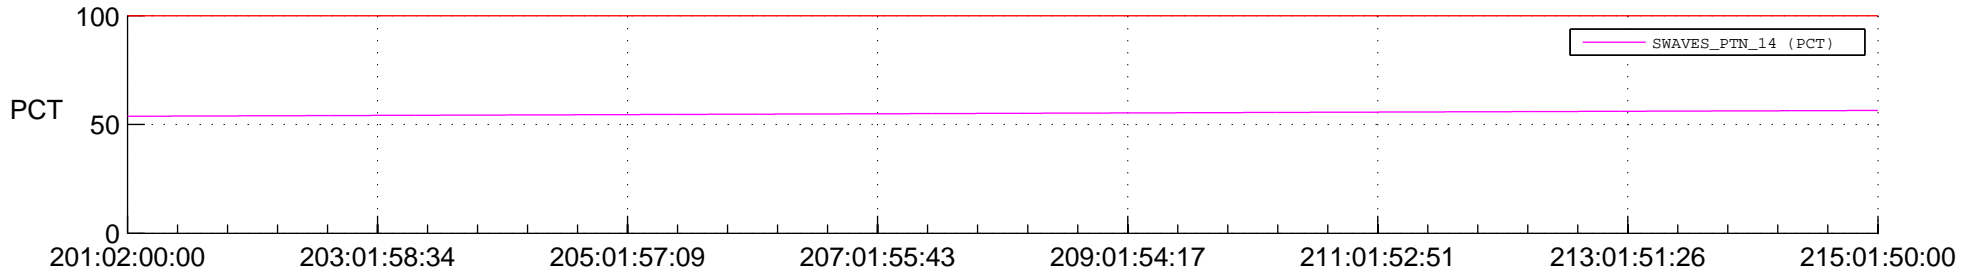

STEREO AHEAD SPACE WEATHER SSR PCT Full Prediction

SWAVES_Percent_Full_Prediction

IMPACT_Percent_Full_Prediction

PLASTIC_Percent_Full_Prediction

Spacecraft_DownLink_Rate

Ground Time (2015:201:02:00:00.000 -2015:215:01:50:00.000)