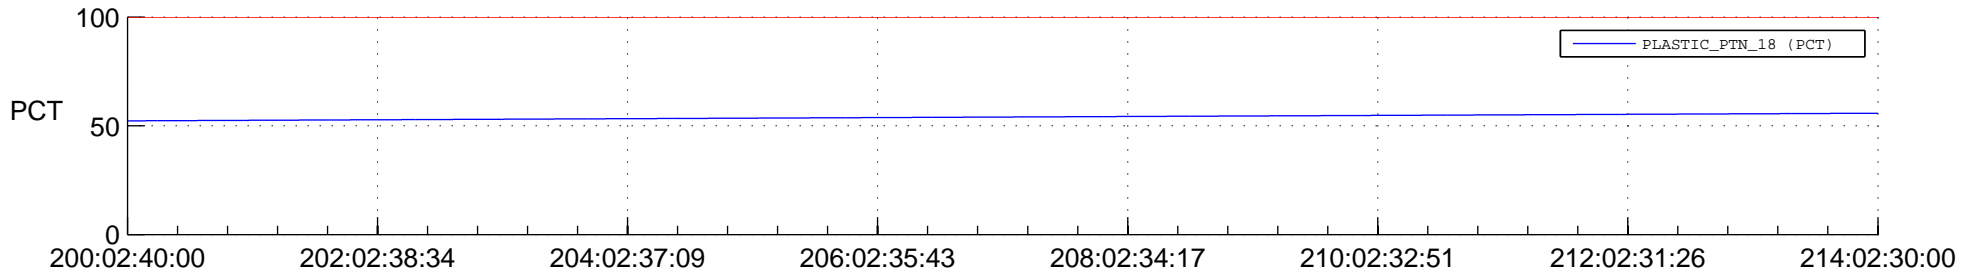

STEREO AHEAD SPACE WEATHER SSR PCT Full Prediction

SWAVES_Percent_Full_Prediction

IMPACT_Percent_Full_Prediction

PLASTIC_Percent_Full_Prediction

Spacecraft_DownLink_Rate

Ground Time (2015:200:02:40:00.000 -2015:214:02:30:00.000)