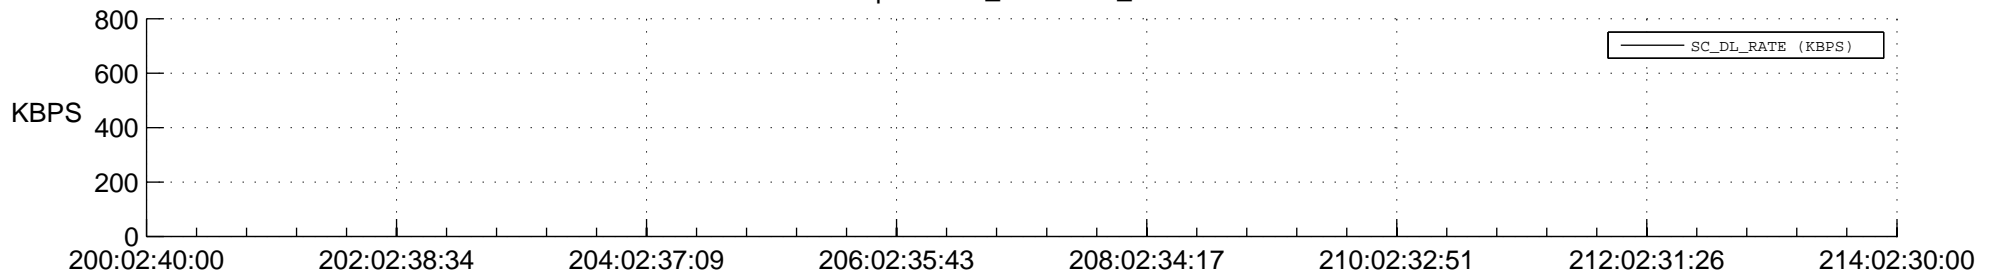

STEREO AHEAD SPACE WEATHER SSR PCT Full Prediction

SWAVES_Percent_Full_Prediction

IMPACT_Percent_Full_Prediction

PLASTIC_Percent_Full_Prediction

Spacecraft_DownLink_Rate

Ground Time (2015:200:02:40:00.000 -2015:214:02:30:00.000)