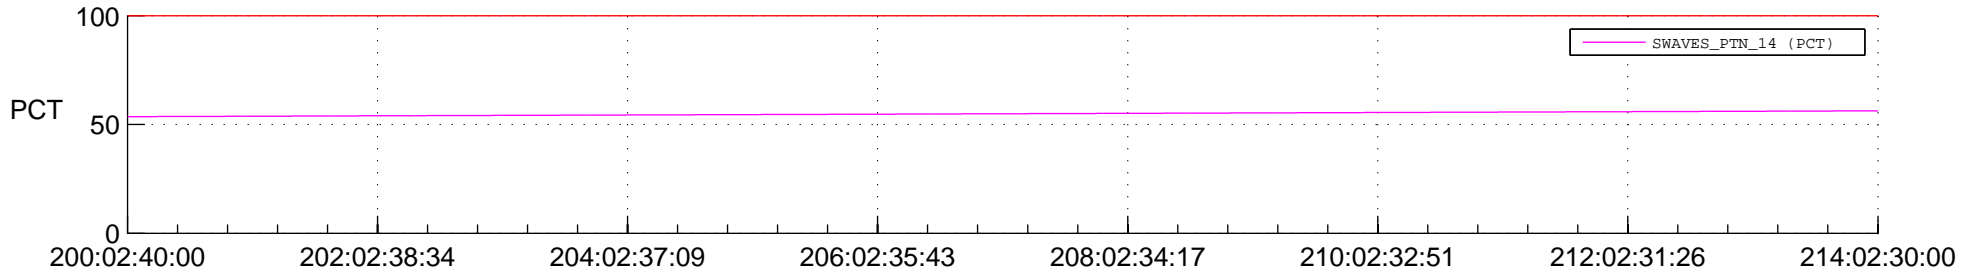

STEREO AHEAD SPACE WEATHER SSR PCT Full Prediction

SWAVES_Percent_Full_Prediction

IMPACT_Percent_Full_Prediction

PLASTIC_Percent_Full_Prediction

Spacecraft_DownLink_Rate

Ground Time (2015:200:02:40:00.000 -2015:214:02:30:00.000)