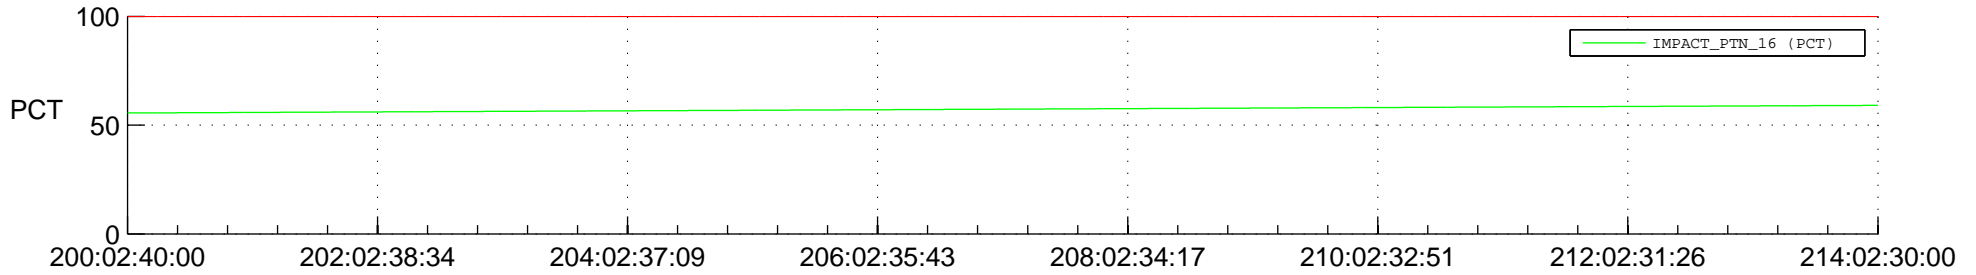

STEREO AHEAD SPACE WEATHER SSR PCT Full Prediction

SWAVES_Percent_Full_Prediction

IMPACT_Percent_Full_Prediction

PLASTIC_Percent_Full_Prediction

Spacecraft_DownLink_Rate

Ground Time (2015:200:02:40:00.000 -2015:214:02:30:00.000)